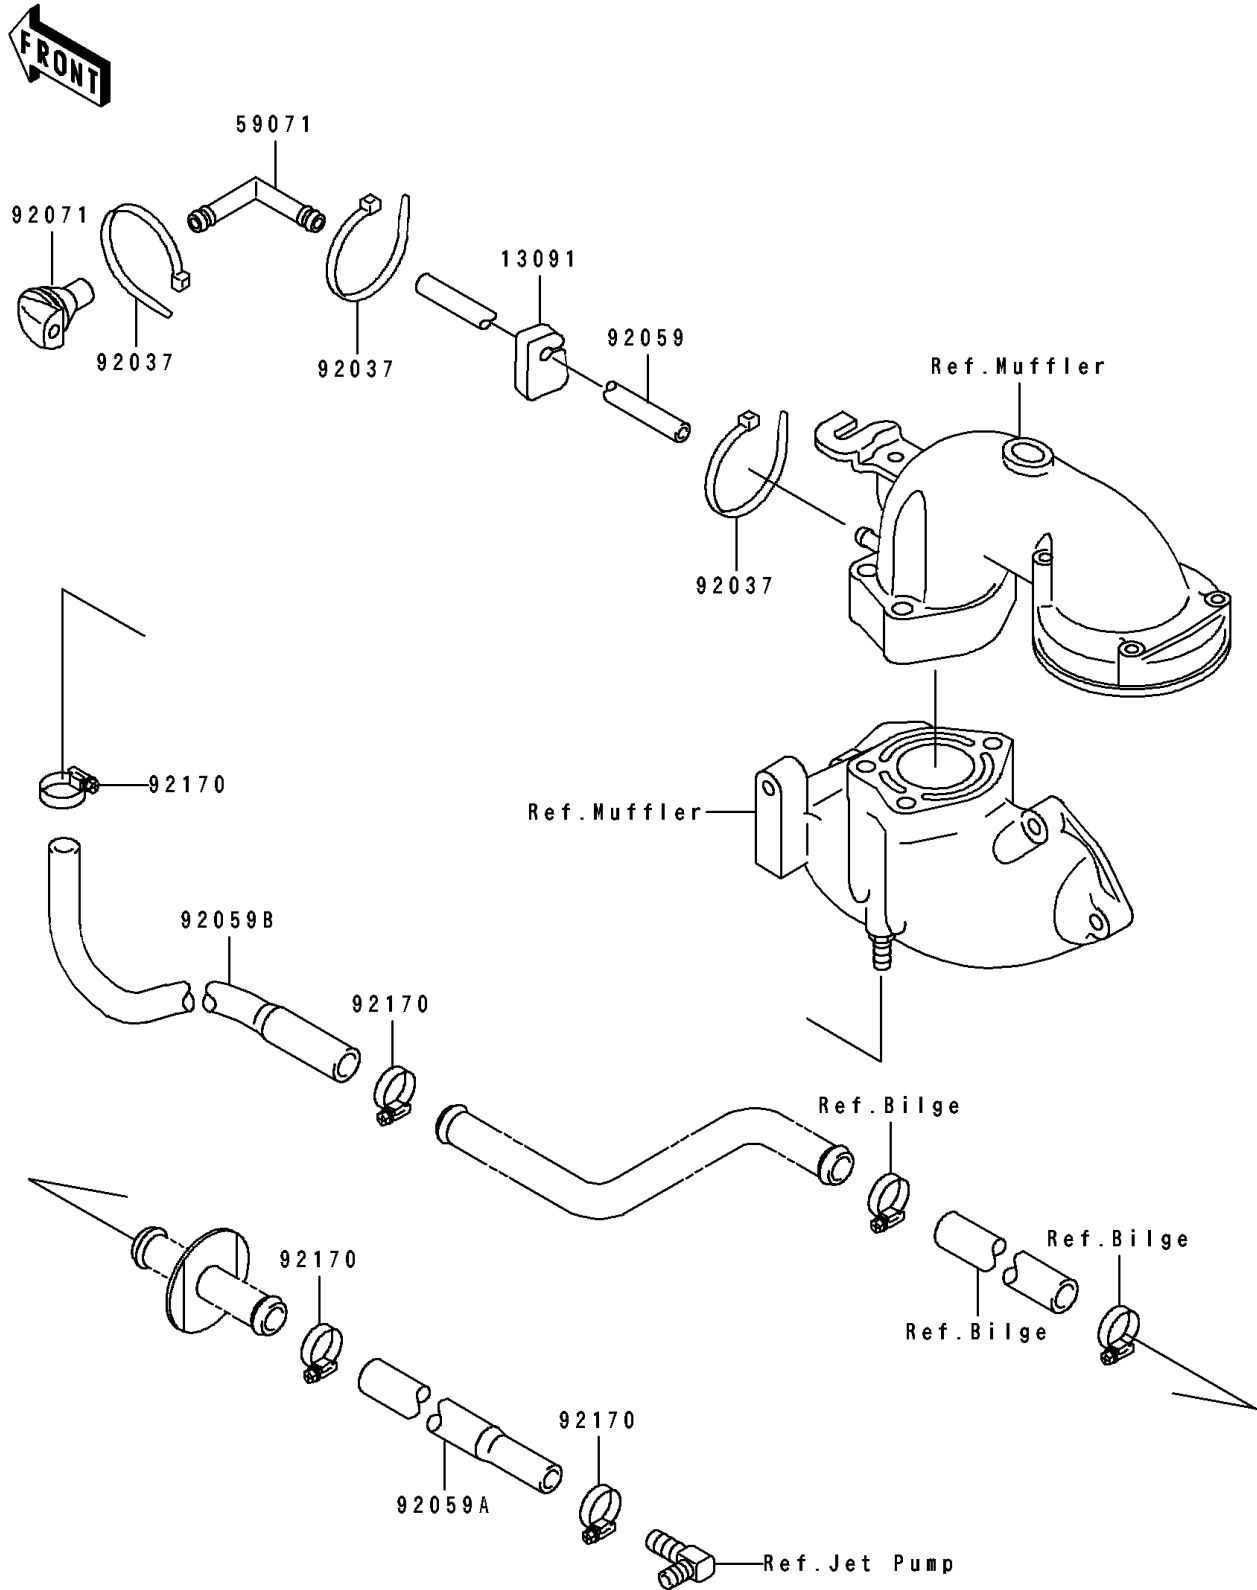

1991 SC PARTS DIAGRAM

Cooling

E3035

1991 SC PARTS LIST

Cooling

ITEM NAME	PART NUMBER	QUANTITY
HOLDER (Ref # 13091)	13091-3712	1
JOINT (Ref # 59071)	59071-3706	1
CLAMP (Ref # 92037)	92037-1173	1
TUBE,5.8X10.8X800 (Ref # 92059)	92059-3735	1
TUBE,HULL-PUMP (Ref # 92059A)	92059-3890	1
TUBE,HULL-ENGINE (Ref # 92059B)	92059-3891	1
GROMMET (Ref # 92071)	92071-3736	1
CLAMP (Ref # 92170)	92170-3718	1