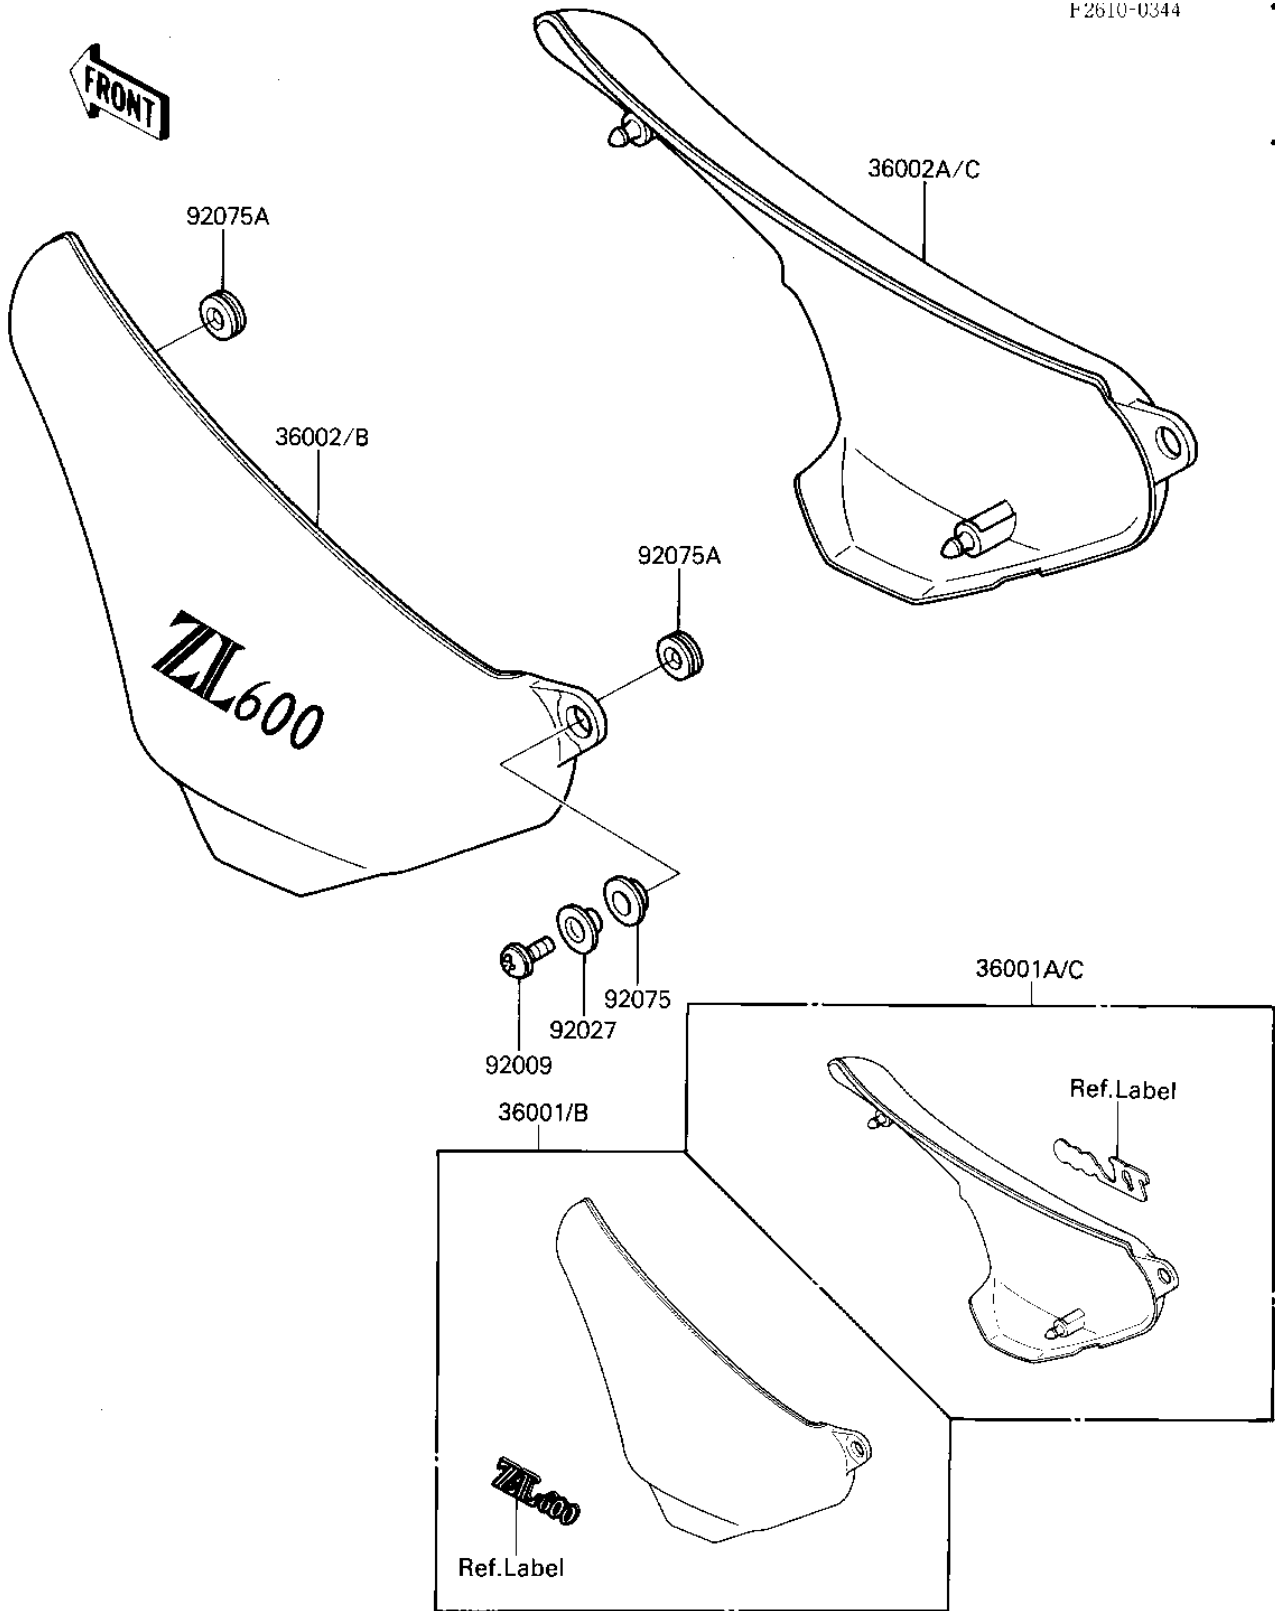

1986 ZL600 Eliminator PARTS DIAGRAM

SIDE COVERS

F2610-0344

1986 ZL600 Eliminator PARTS LIST

SIDE COVERS

ITEM NAME	PART NUMBER	QUANTITY
COVER-SIDE,LH,EBONY (Ref # 36002)	36002-5259-H8	1
COVER-SIDE,RH,EBONY (Ref # 36002A)	36002-5260-H8	1
COVER-SIDE,LH,L.RED (Ref # 36002B)	36002-5261-7V	1
COVER-SIDE,RH,L.RED (Ref # 36002C)	36002-5262-7V	1
SCREW (Ref # 92009)	92009-1663	2
COLLAR (Ref # 92027)	92027-1935	2
DAMPER,RUBBER (Ref # 92075)	92075-1244	2
DAMPER (Ref # 92075A)	92075-1629	4