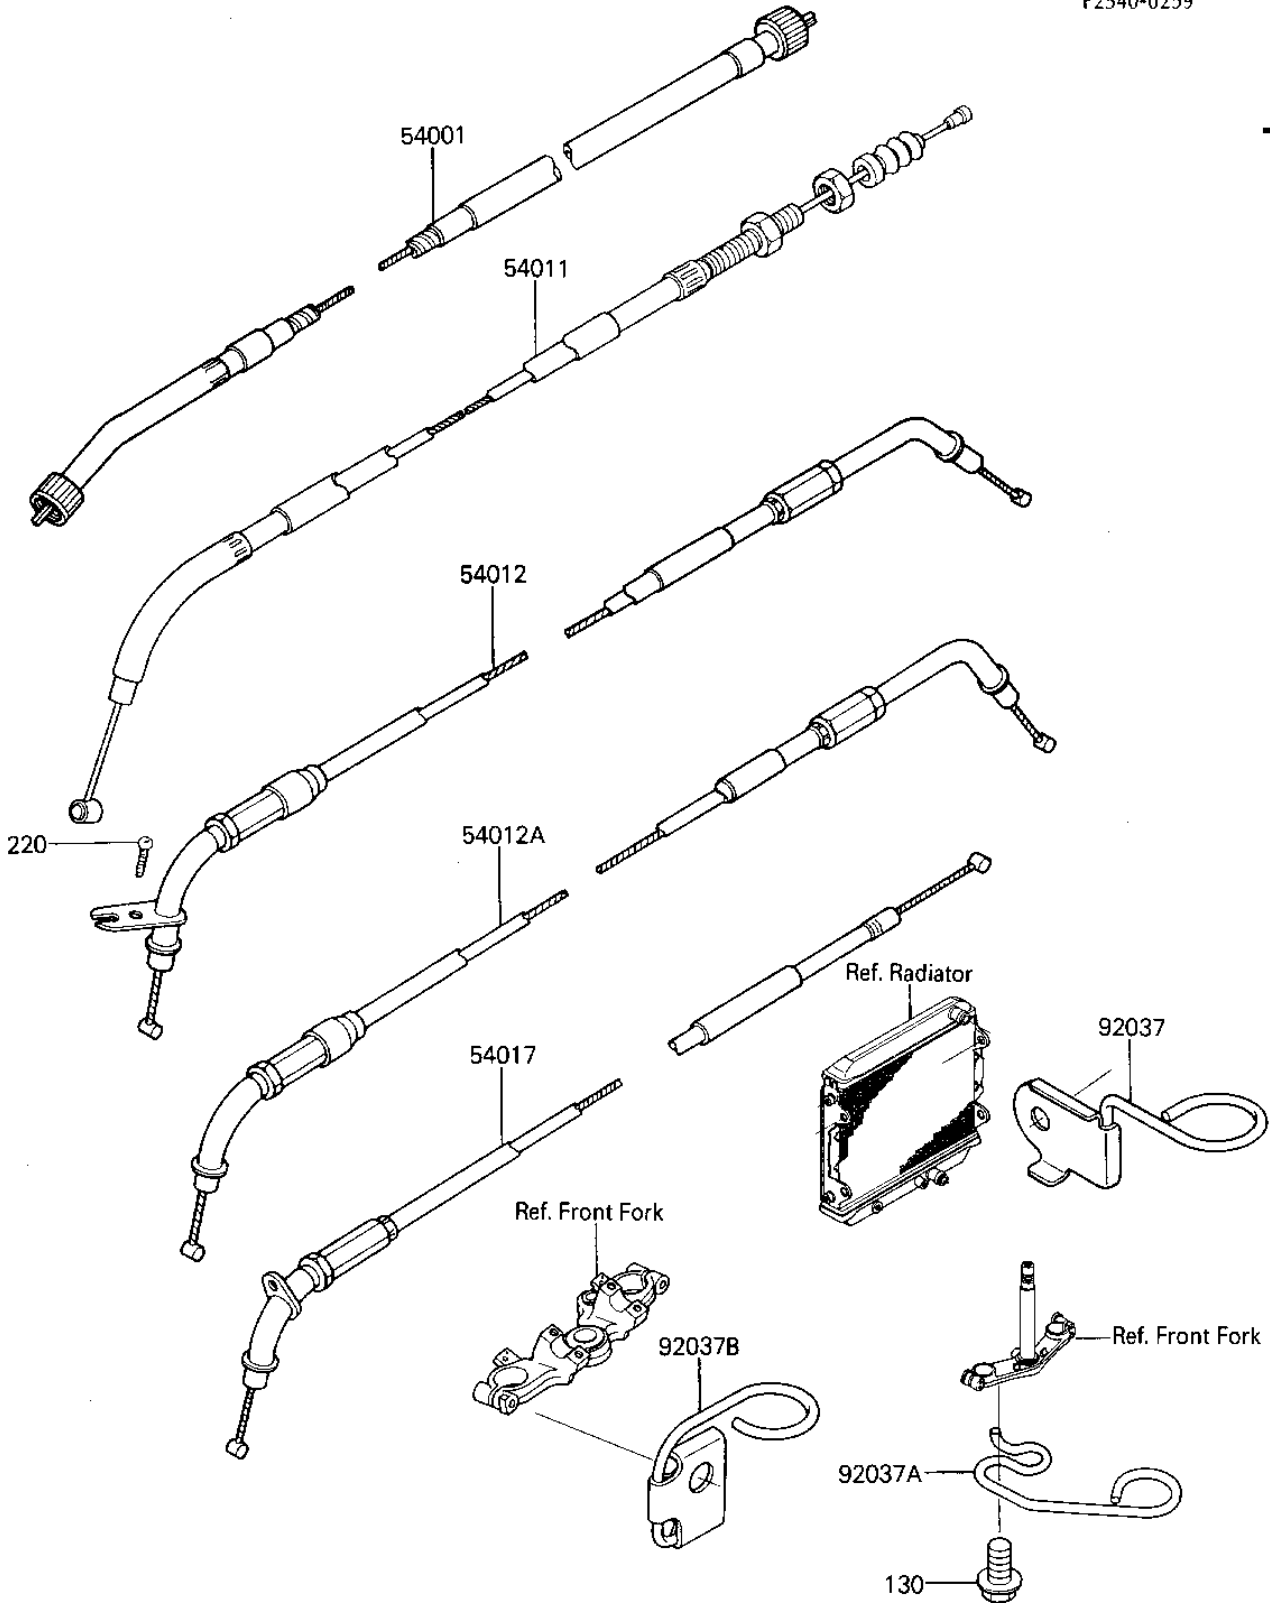

1986 ZL600 Eliminator PARTS DIAGRAM

CABLES

F2540-0259

1986 ZL600 Eliminator PARTS LIST

CABLES

| ITEM NAME | PART NUMBER | QUANTITY |
|--------------------------------------|-------------|----------|
| CABLE-SPEEDOMETER (Ref # 54001) | 54001-1117 | 1 |
| CABLE-CLUTCH (Ref # 54011) | 54011-1242 | 1 |
| CABLE-THROTTLE,OPENIN (Ref # 54012) | 54012-1298 | 1 |
| CABLE-THROTTLE,CLOSIN (Ref # 54012A) | 54012-1299 | 1 |
| CABLE-STARTER (Ref # 54017) | 54017-1075 | 1 |
| CLAMP,CLUTCH CABLE (Ref # 92037) | 92037-1755 | 1 |
| CLAMP (Ref # 92037A) | 92037-1813 | 1 |
| CLAMP (Ref # 92037B) | 92037-1814 | 1 |
| BOLT-FLANGED (Ref # 130) | 130D0612 | 1 |
| SCREW-PAN-CROSS,5X14 (Ref # 220) | 220C0514 | 1 |