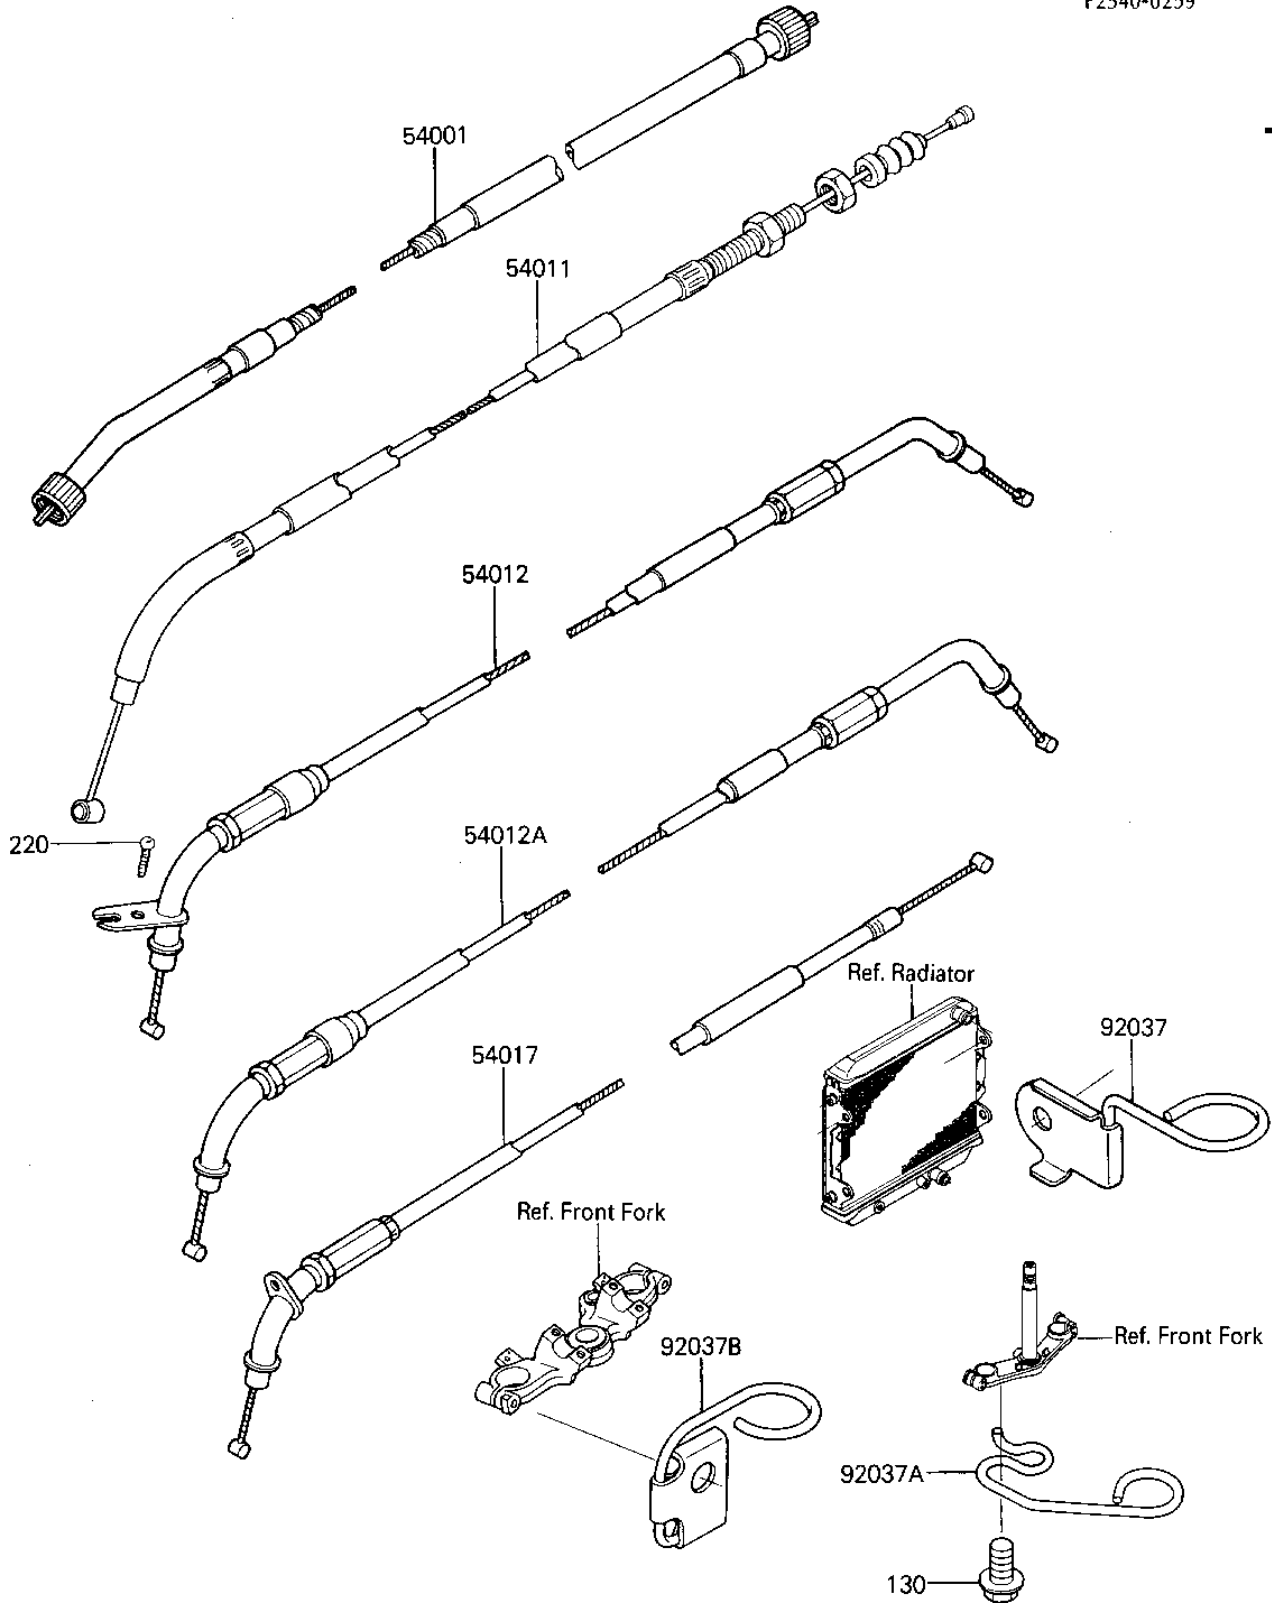

1986 ZL600 Eliminator PARTS DIAGRAM

CABLES

F2540-0259

1986 ZL600 Eliminator PARTS LIST

CABLES

ITEM NAME	PART NUMBER	QUANTITY
CABLE-SPEEDOMETER (Ref # 54001)	54001-1117	1
CABLE-CLUTCH (Ref # 54011)	54011-1242	1
CABLE-THROTTLE,OPENIN (Ref # 54012)	54012-1298	1
CABLE-THROTTLE,CLOSIN (Ref # 54012A)	54012-1299	1
CABLE-STARTER (Ref # 54017)	54017-1075	1
CLAMP,CLUTCH CABLE (Ref # 92037)	92037-1755	1
CLAMP (Ref # 92037A)	92037-1813	1
CLAMP (Ref # 92037B)	92037-1814	1
BOLT-FLANGED (Ref # 130)	130D0612	1
SCREW-PAN-CROSS,5X14 (Ref # 220)	220C0514	1