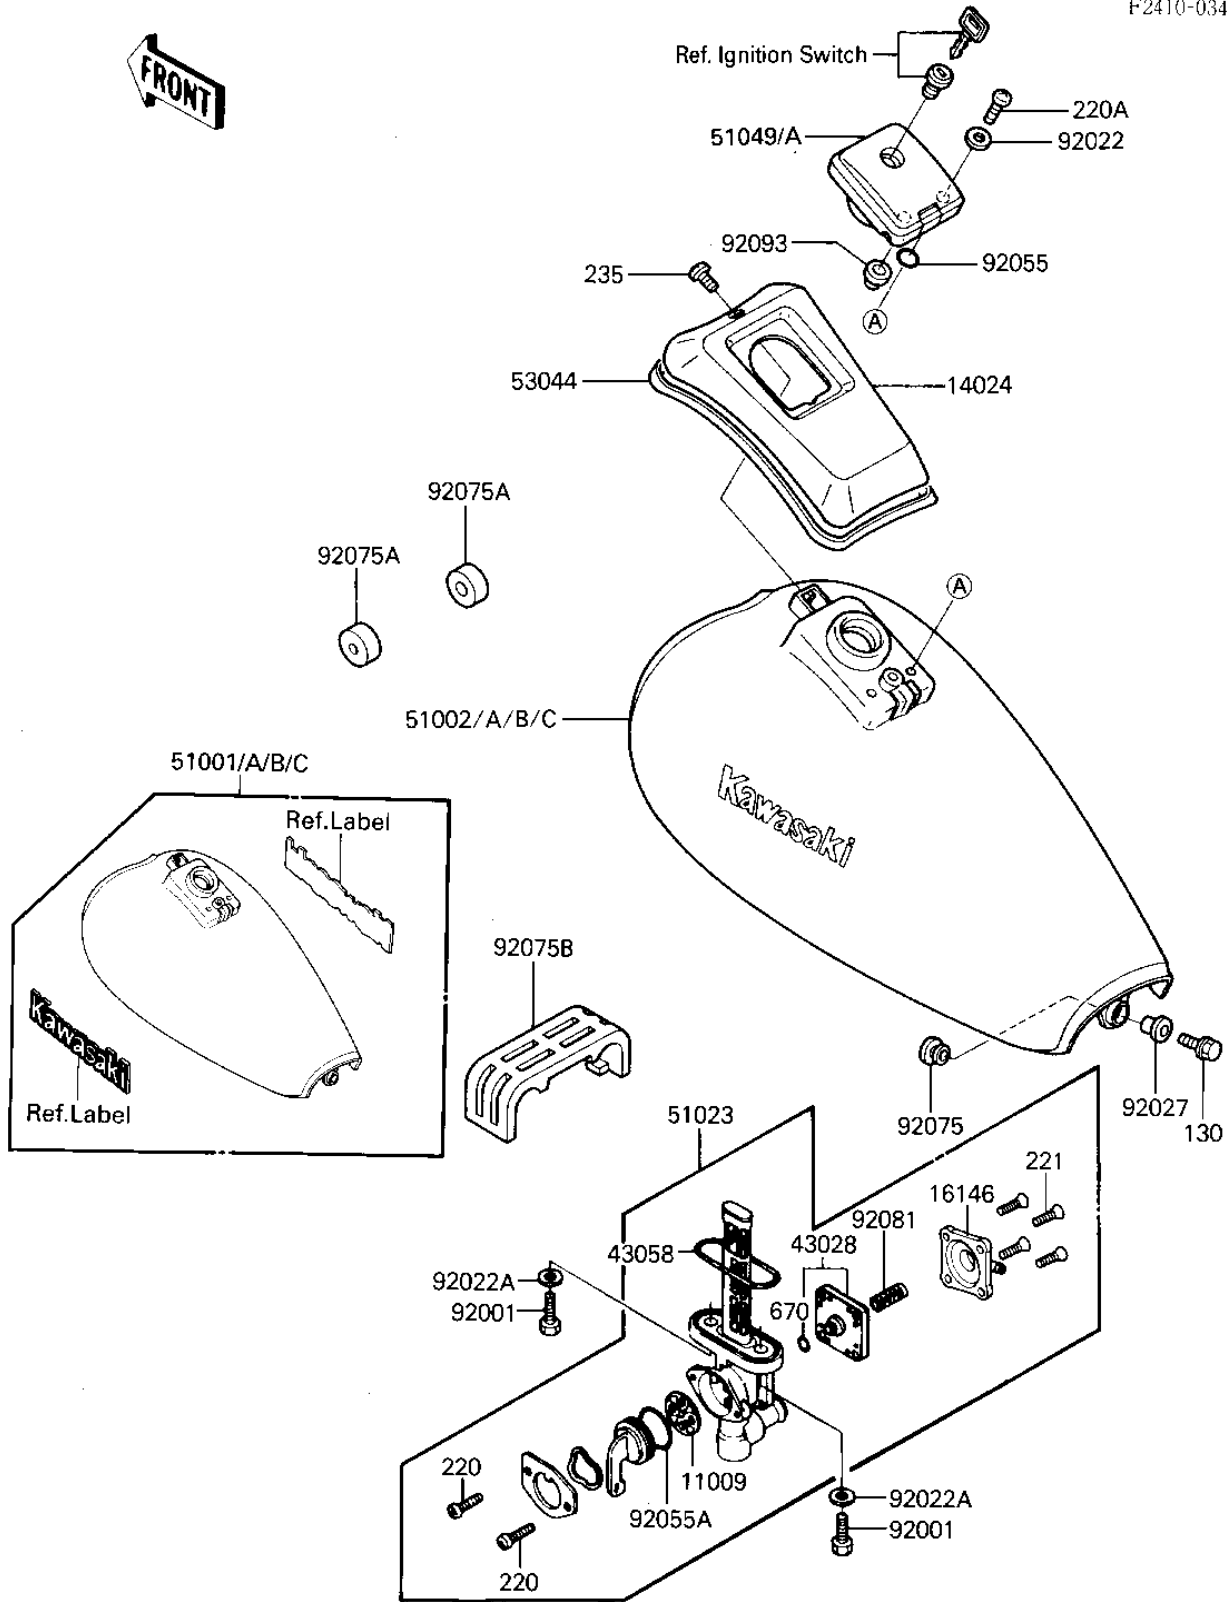

1986 ZL600 Eliminator PARTS DIAGRAM

FUEL TANK

F2410-0348

1986 ZL600 Eliminator PARTS LIST

FUEL TANK

ITEM NAME	PART NUMBER	QUANTITY
GASKET,FUEL TAP (Ref # 11009)	11009-1188	1
COVER,FUEL TANK CAP,E (Ref # 14024)	14024-1237-H8	1
COVER-ASSY,TAP DIAPHR (Ref # 16146)	16146-1010	1
DIAPHRAGM VALVE ASSY (Ref # 43028)	43028-1021	1
"O" RING (Ref # 43058)	51039-003	1
TANK-COMP-FUEL,C.W.RE (Ref # 51001)	51001-1242-H3	1
TANK-COMP-FUEL,EBONY (Ref # 51001A)	51001-1242-H8	1
TANK-COMP-FUEL,C.W.RE (Ref # 51001B)	51001-1255-H3	1
TANK-COMP-FUEL,EBONY (Ref # 51001C)	51001-1255-H8	1
TANK-COMP-FUEL,EBONY (Ref # 51002)	51002-5221-H8	1
TANK-COMP-FUEL,L.RED (Ref # 51002A)	51002-5222-7V	1
TANK-COMP-FUEL,EBONY (Ref # 51002B)	51002-5223-H8	1
TANK-COMP-FUEL,L.RED (Ref # 51002C)	51002-5224-7V	1
TAP ASSY,FUEL (Ref # 51023)	51023-1157	1
CAP-TANK,FUEL (Ref # 51049)	51049-1071	1
TRIM (Ref # 53044)	53044-1160	1
BOLT,6X20,FUEL TAP (Ref # 92001)	92001-1091	2
WASHER,PLAIN (Ref # 92022)	92022-1038	2
WASHER-PLAIN (Ref # 92022A)	92022-183	2
COLLAR (Ref # 92027)	92027-1920	1
"O" RING (Ref # 92055)	92055-1023	2
"O" RING,FUEL TAP LEV (Ref # 92055A)	92055-1085	1
DAMPER (Ref # 92075)	92075-1057	1
DAMPER RUBBER,FL TANK (Ref # 92075A)	92075-125	2
DAMPER,FUEL TANK,CNT (Ref # 92075B)	92075-1848	1
SPRING,DIAPHRAGM VALV (Ref # 92081)	92081-1240	1
OIL SEAL,FUEL TANK (Ref # 92093)	92093-1030	1
BOLT,FLANGED,6X25 (Ref # 130)	130B0625	1
SCREW PAN HEAD 3X8 (Ref # 220)	220B0308	2

1986 ZL600 Eliminator PARTS LIST

FUEL TANK

ITEM NAME	PART NUMBER	QUANTITY
SCREW PAN HEAD 5X10 (Ref # 220A)	220B0510	2
SCREW-CSK-CROS,4X14 (Ref # 221)	221B0414	4
SCREW (5X10) (Ref # 235)	235C0510	1
"O" RING,4MM (Ref # 670)	670B1504	1