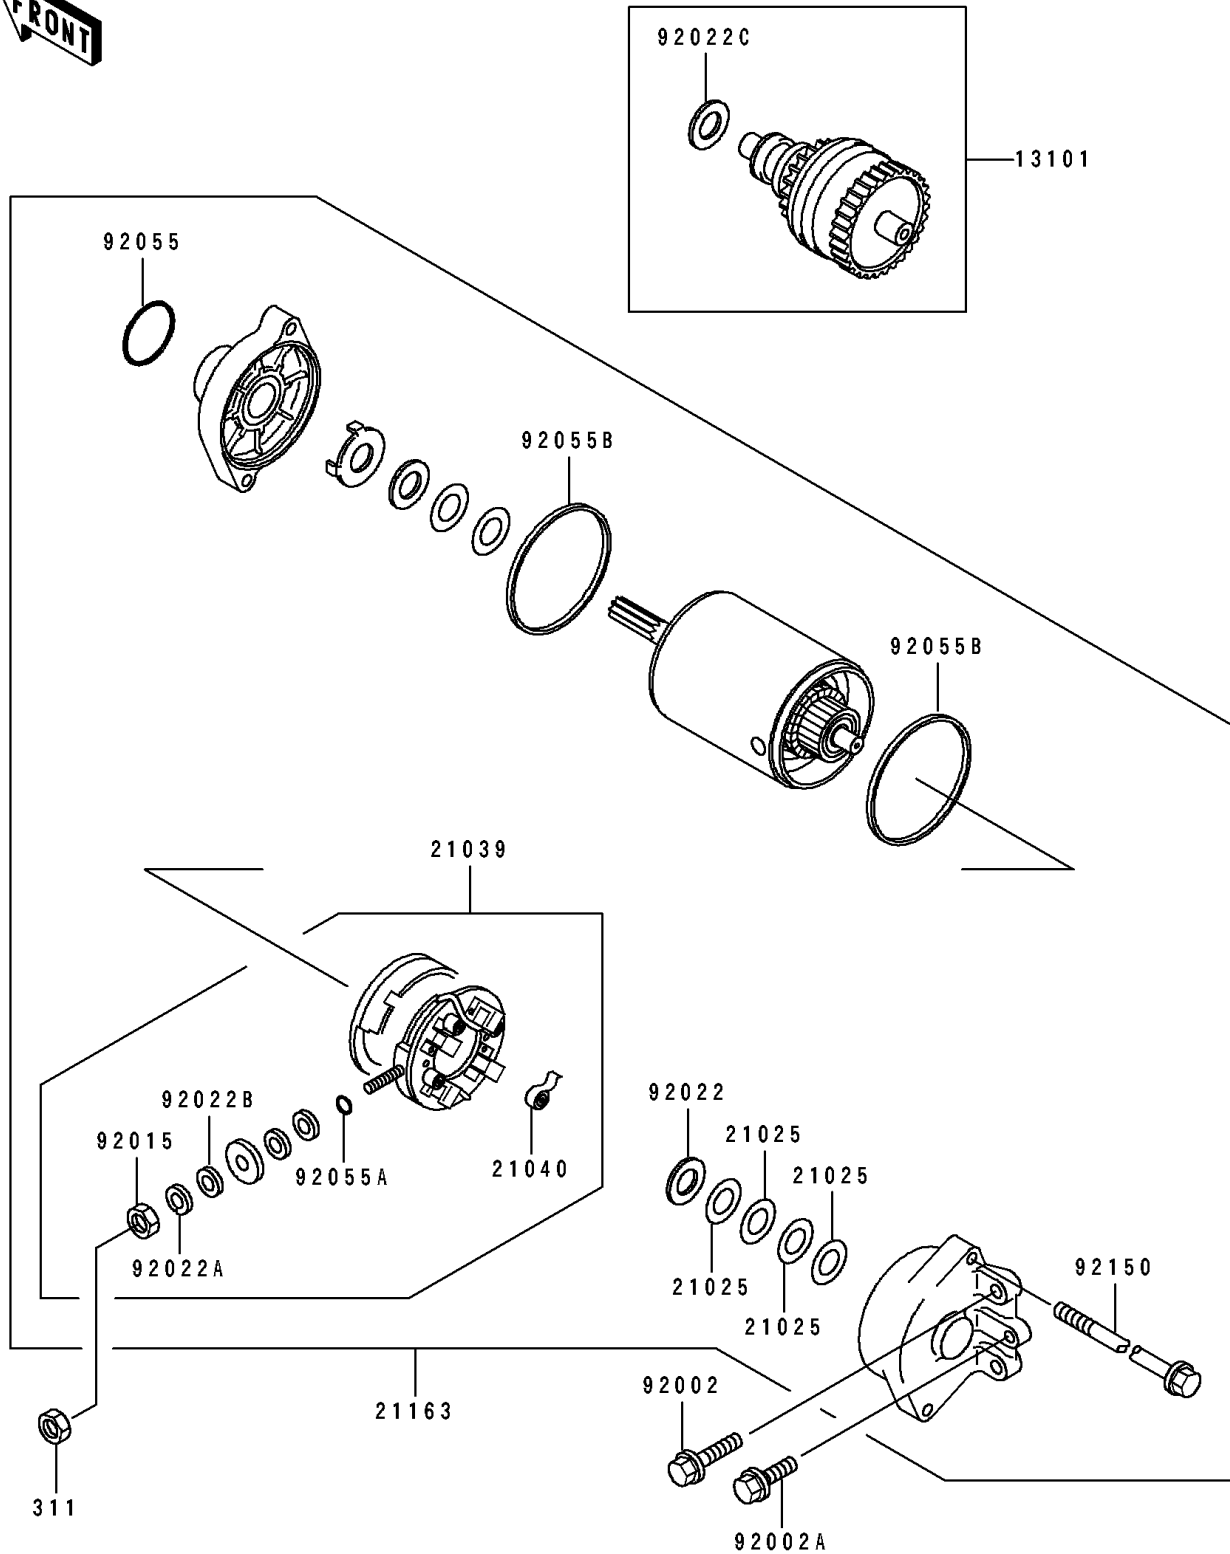

1995 SC

PARTS DIAGRAM

Starter Motor

E1840

1995 SC

PARTS LIST

Starter Motor

ITEM NAME	PART NUMBER	QUANTITY
GEAR-ASSY (Ref # 13101)	13101-3705	1
WASHER,9.1X18X0.2 (Ref # 21025)	21025-011	4
BRUSH,CARBON (Ref # 21039)	21039-3703	1
SPRING-BRUSH (Ref # 21040)	21040-1055	4
STARTER-ELECTRIC (Ref # 21163)	21163-3709	1
BOLT,6X25 (Ref # 92002)	92002-3714	2
BOLT,6X12 (Ref # 92002A)	92002-3763	1
NUT,6MM (Ref # 92015)	92015-3710	1
WASHER,9.1X18X0.8 (Ref # 92022)	92022-1132	1
WASHER,6MM (Ref # 92022A)	92022-3711	1
WASHER,6MM (Ref # 92022B)	92022-3713	1
WASHER,12X24X1.0 (Ref # 92022C)	92022-3731	1
RING-O (Ref # 92055)	92055-1276	1
RING-O,4.5X2.0 (Ref # 92055A)	92055-1370	1
RING-O,STARTER MOTOR (Ref # 92055B)	92055-1381	2
BOLT (Ref # 92150)	92150-3772	2
NUT-HEX,6MM (Ref # 311)	311R0600	1