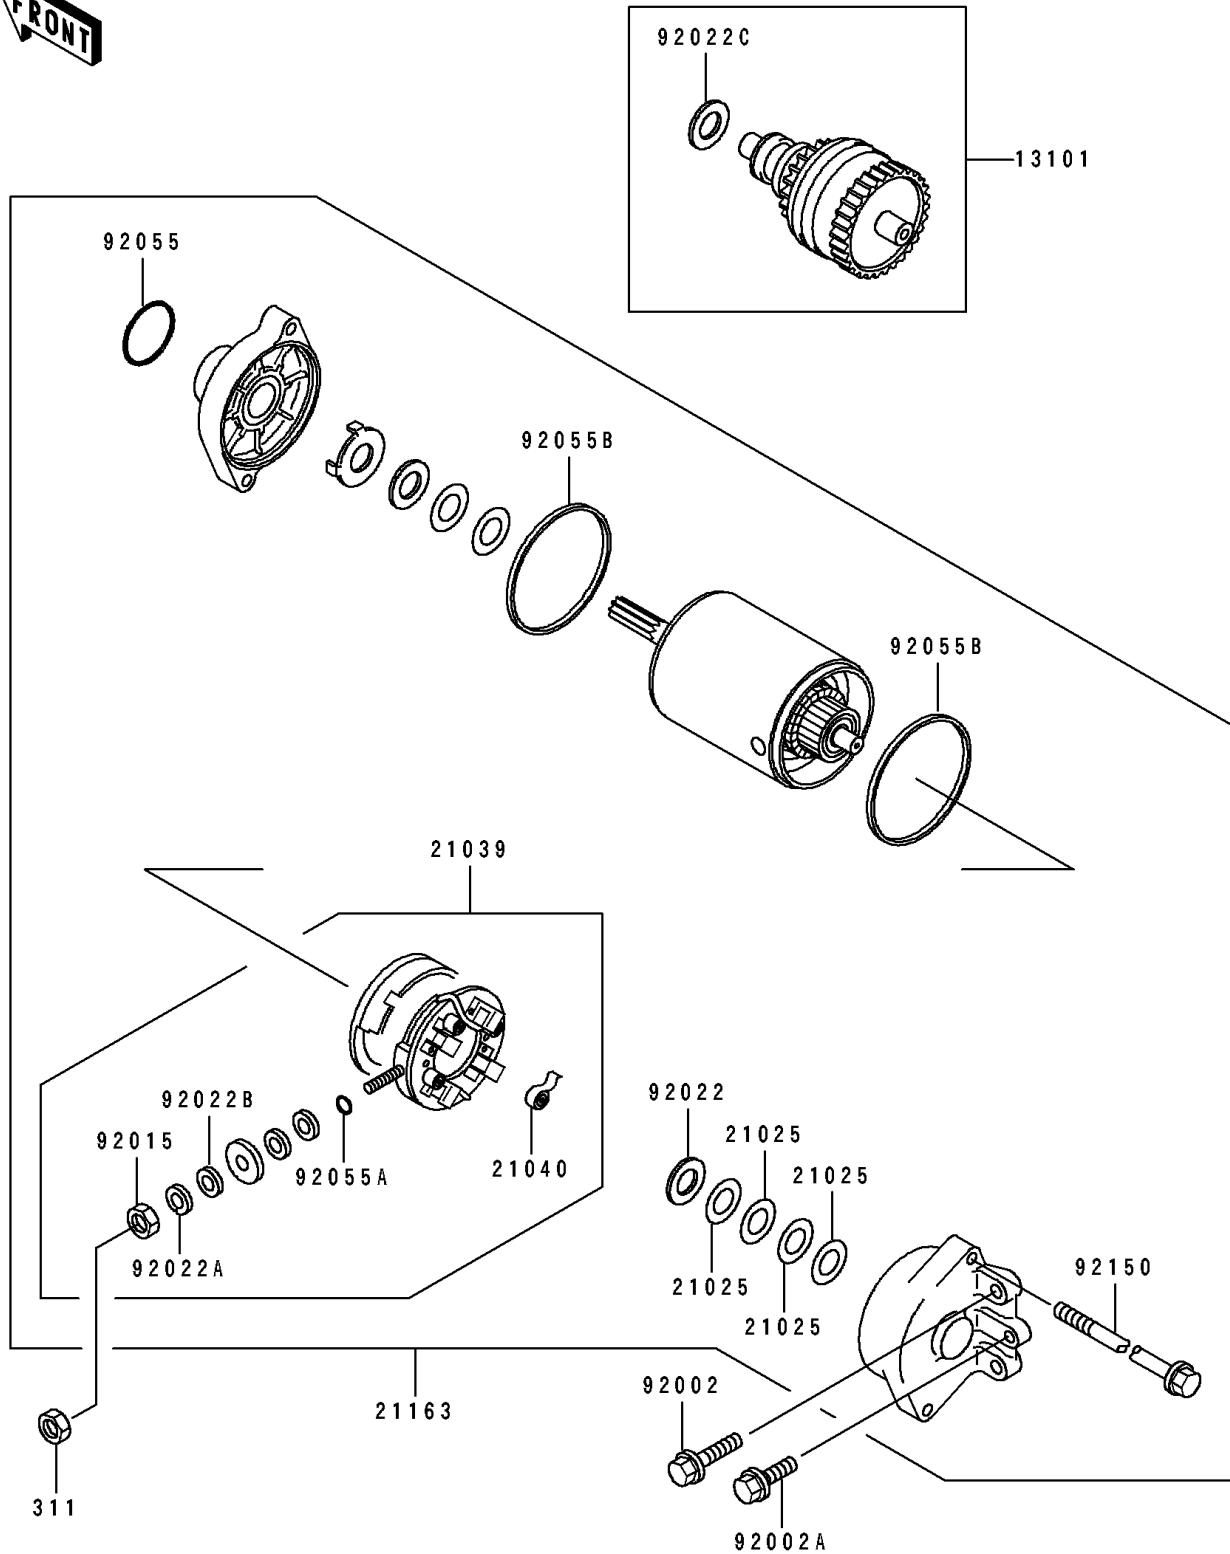

1995 SC PARTS DIAGRAM

Starter Motor

E1840

1995 SC PARTS LIST

Starter Motor

ITEM NAME	PART NUMBER	QUANTITY
GEAR-ASSY (Ref # 13101)	13101-3705	1
WASHER,9.1X18X0.2 (Ref # 21025)	21025-011	1
BRUSH,CARBON (Ref # 21039)	21039-3703	1
SPRING-BRUSH (Ref # 21040)	21040-1055	1
STARTER-ELECTRIC (Ref # 21163)	21163-3709	1
BOLT,6X25 (Ref # 92002)	92002-3714	1
BOLT,6X12 (Ref # 92002A)	92002-3763	1
NUT,6MM (Ref # 92015)	92015-3710	1
WASHER,9.1X18X0.8 (Ref # 92022)	92022-1132	1
WASHER,6MM (Ref # 92022A)	92022-3711	1
WASHER,6MM (Ref # 92022B)	92022-3713	1
WASHER,12X24X1.0 (Ref # 92022C)	92022-3731	1
RING-O (Ref # 92055)	92055-1276	1
RING-O,4.5X2.0 (Ref # 92055A)	92055-1370	1
RING-O,STARTER MOTOR (Ref # 92055B)	92055-1381	1
BOLT (Ref # 92150)	92150-3772	1
NUT-HEX,6MM (Ref # 311)	311R0600	1