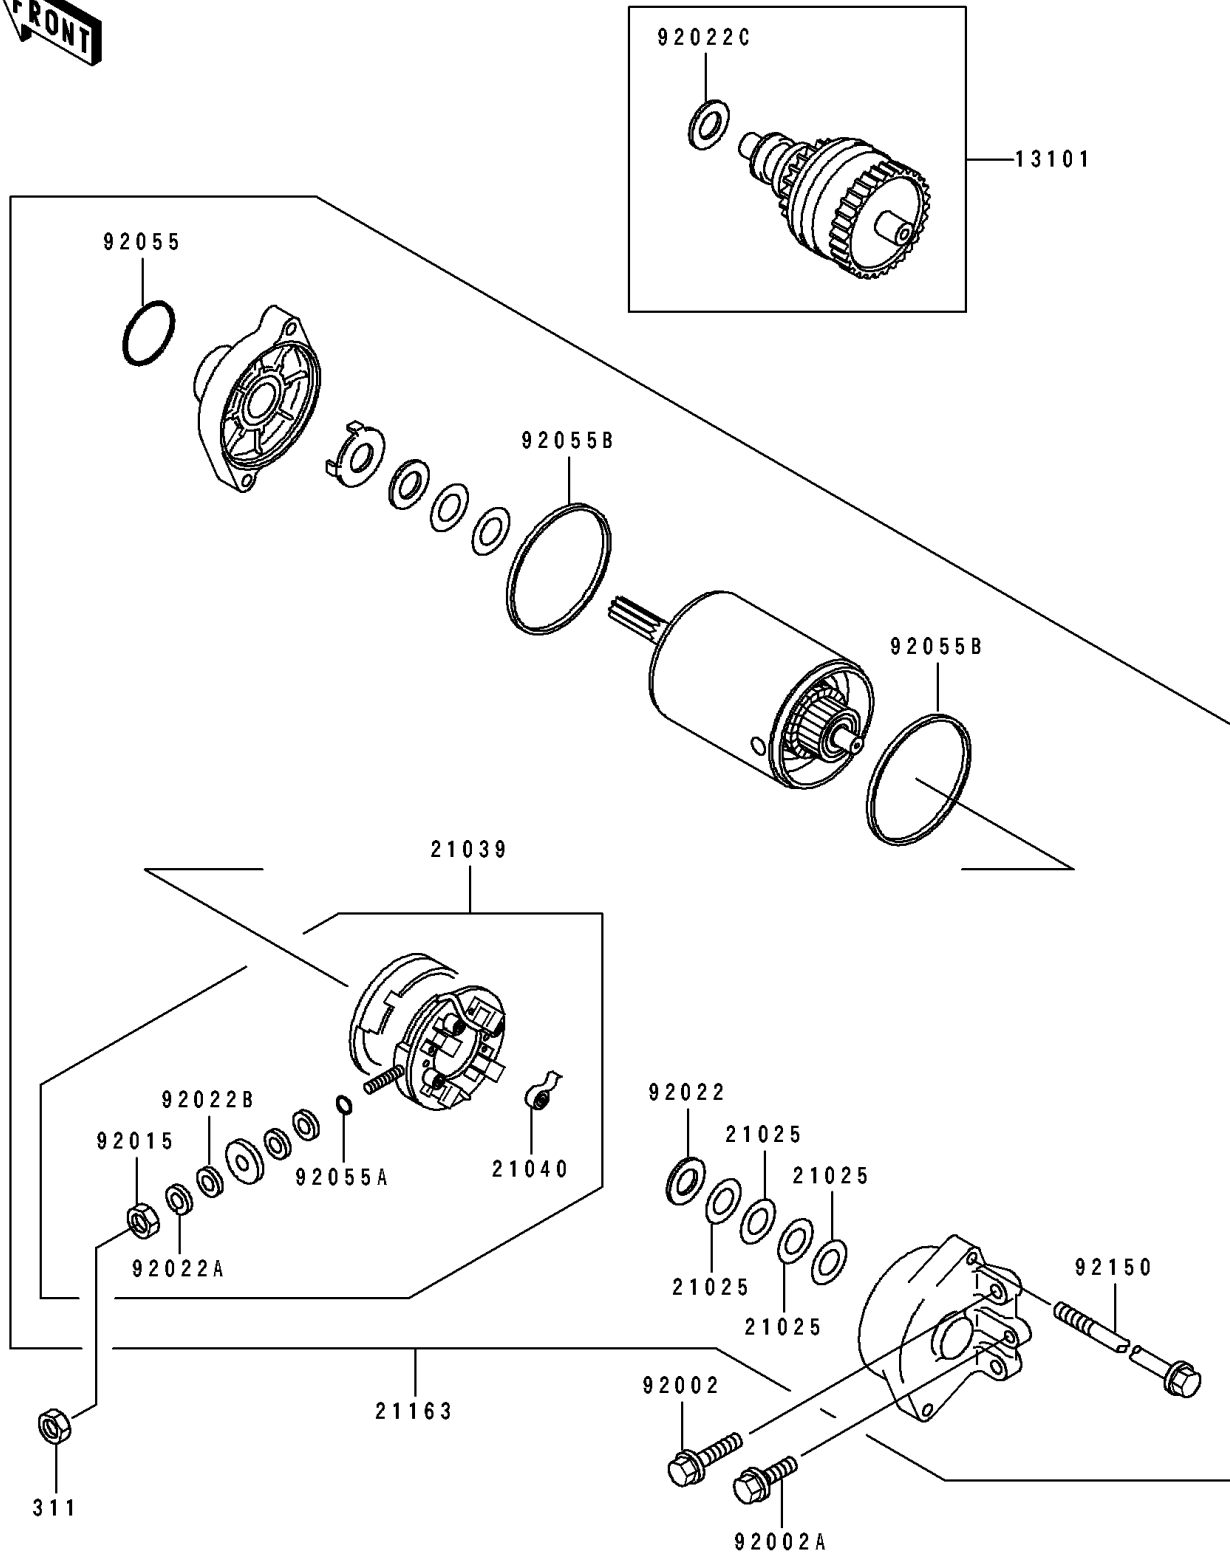

1993 SC PARTS DIAGRAM

Starter Motor

E1840

1993 SC PARTS LIST

Starter Motor

ITEM NAME	PART NUMBER	QUANTITY
GEAR-ASSY (Ref # 13101)	13101-3705	1
WASHER,9.1X18X0.2 (Ref # 21025)	21025-011	1
BRUSH,CARBON (Ref # 21039)	21039-3703	1
SPRING-BRUSH (Ref # 21040)	21040-1055	1
STARTER-ELECTRIC (Ref # 21163)	21163-3709	1
BOLT,6X25 (Ref # 92002)	92002-3714	1
BOLT,6X12 (Ref # 92002A)	92002-3763	1
NUT,6MM (Ref # 92015)	92015-3710	1
WASHER,9.1X18X0.8 (Ref # 92022)	92022-1132	1
WASHER,6MM (Ref # 92022A)	92022-3711	1
WASHER,6MM (Ref # 92022B)	92022-3713	1
WASHER,12X24X1.0 (Ref # 92022C)	92022-3731	1
RING-O (Ref # 92055)	92055-1276	1
RING-O,4.5X2.0 (Ref # 92055A)	92055-1370	1
RING-O,STARTER MOTOR (Ref # 92055B)	92055-1381	1
BOLT (Ref # 92150)	92150-3772	1
NUT-HEX,6MM (Ref # 311)	311R0600	1