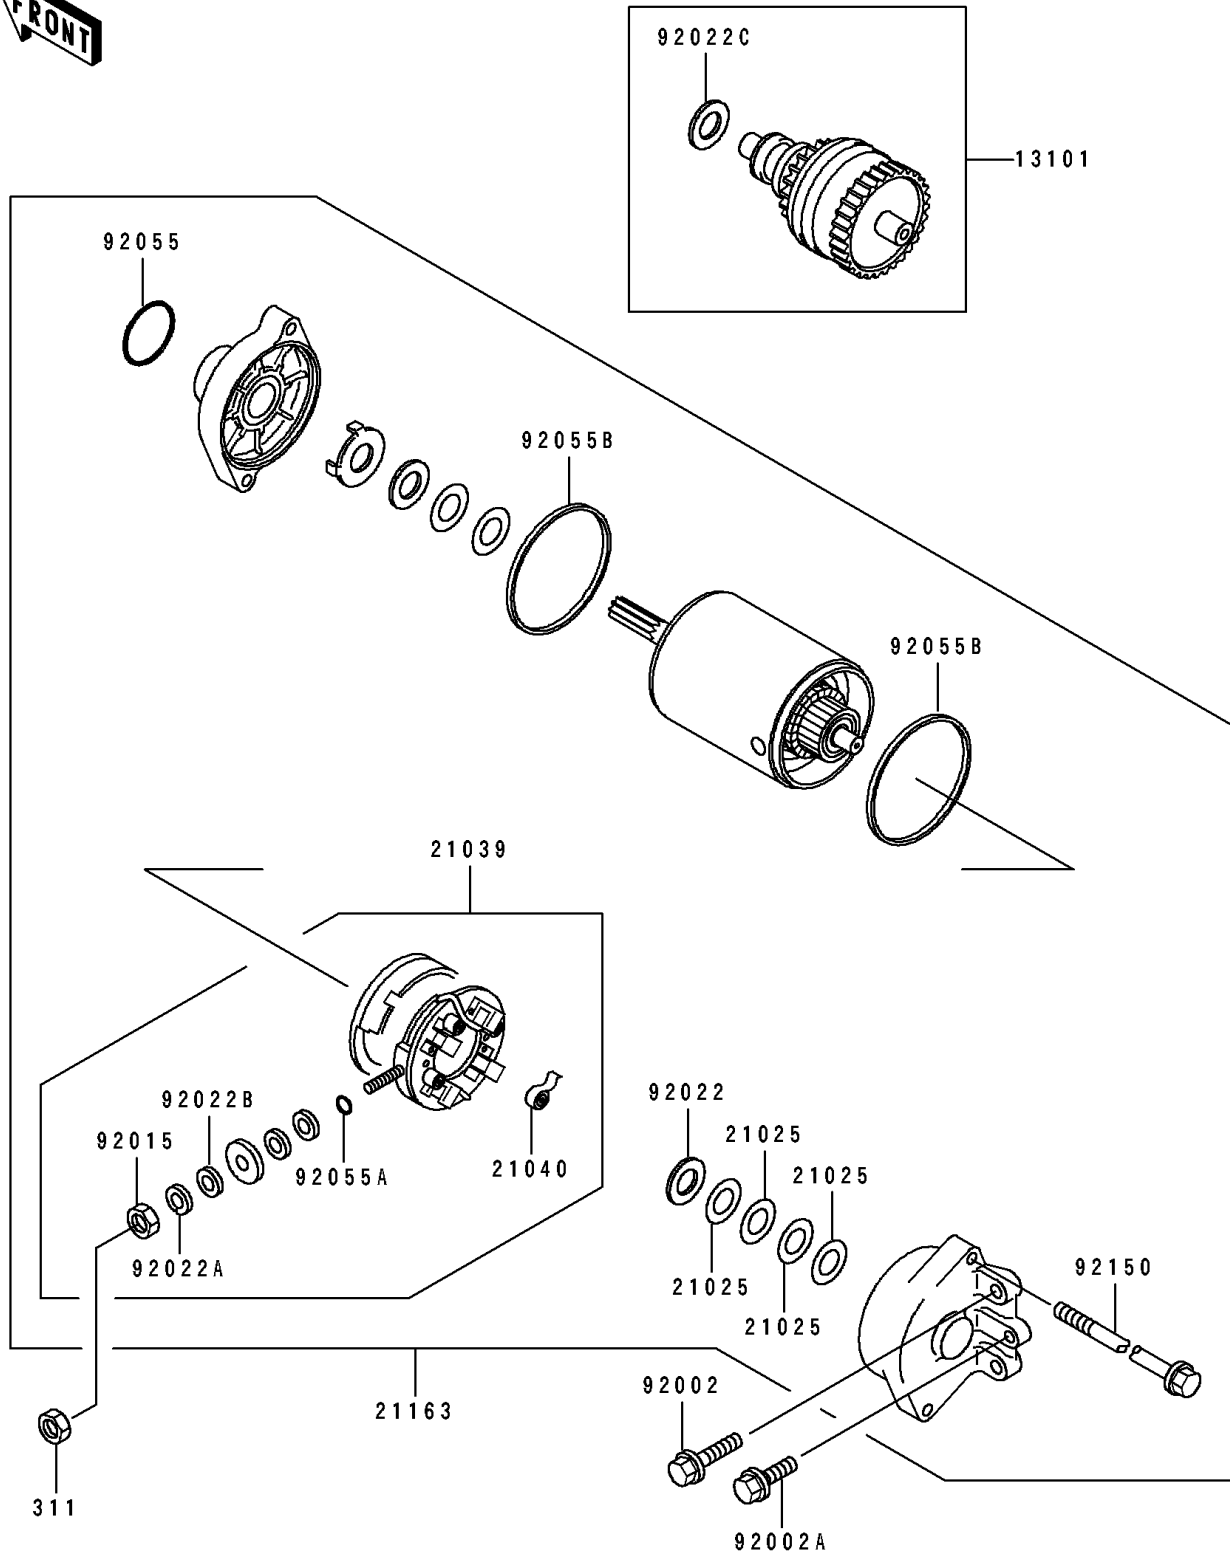

1992 SC PARTS DIAGRAM

Starter Motor

E1840

1992 SC PARTS LIST

Starter Motor

ITEM NAME	PART NUMBER	QUANTITY
GEAR-ASSY (Ref # 13101)	13101-3705	1
WASHER,9.1X18X0.2 (Ref # 21025)	21025-011	4
BRUSH,CARBON (Ref # 21039)	21039-3703	1
SPRING-BRUSH (Ref # 21040)	21040-1055	4
STARTER-ELECTRIC (Ref # 21163)	21163-3709	1
BOLT,6X25 (Ref # 92002)	92002-3714	2
BOLT,6X12 (Ref # 92002A)	92002-3763	1
NUT,6MM (Ref # 92015)	92015-3710	1
WASHER,9.1X18X0.8 (Ref # 92022)	92022-1132	1
WASHER,6MM (Ref # 92022A)	92022-3711	1
WASHER,6MM (Ref # 92022B)	92022-3713	1
WASHER,12X24X1.0 (Ref # 92022C)	92022-3731	1
RING-O (Ref # 92055)	92055-1276	1
RING-O,4.5X2.0 (Ref # 92055A)	92055-1370	1
RING-O,STARTER MOTOR (Ref # 92055B)	92055-1381	2
BOLT (Ref # 92150)	92150-3772	2
NUT-HEX,6MM (Ref # 311)	311R0600	1