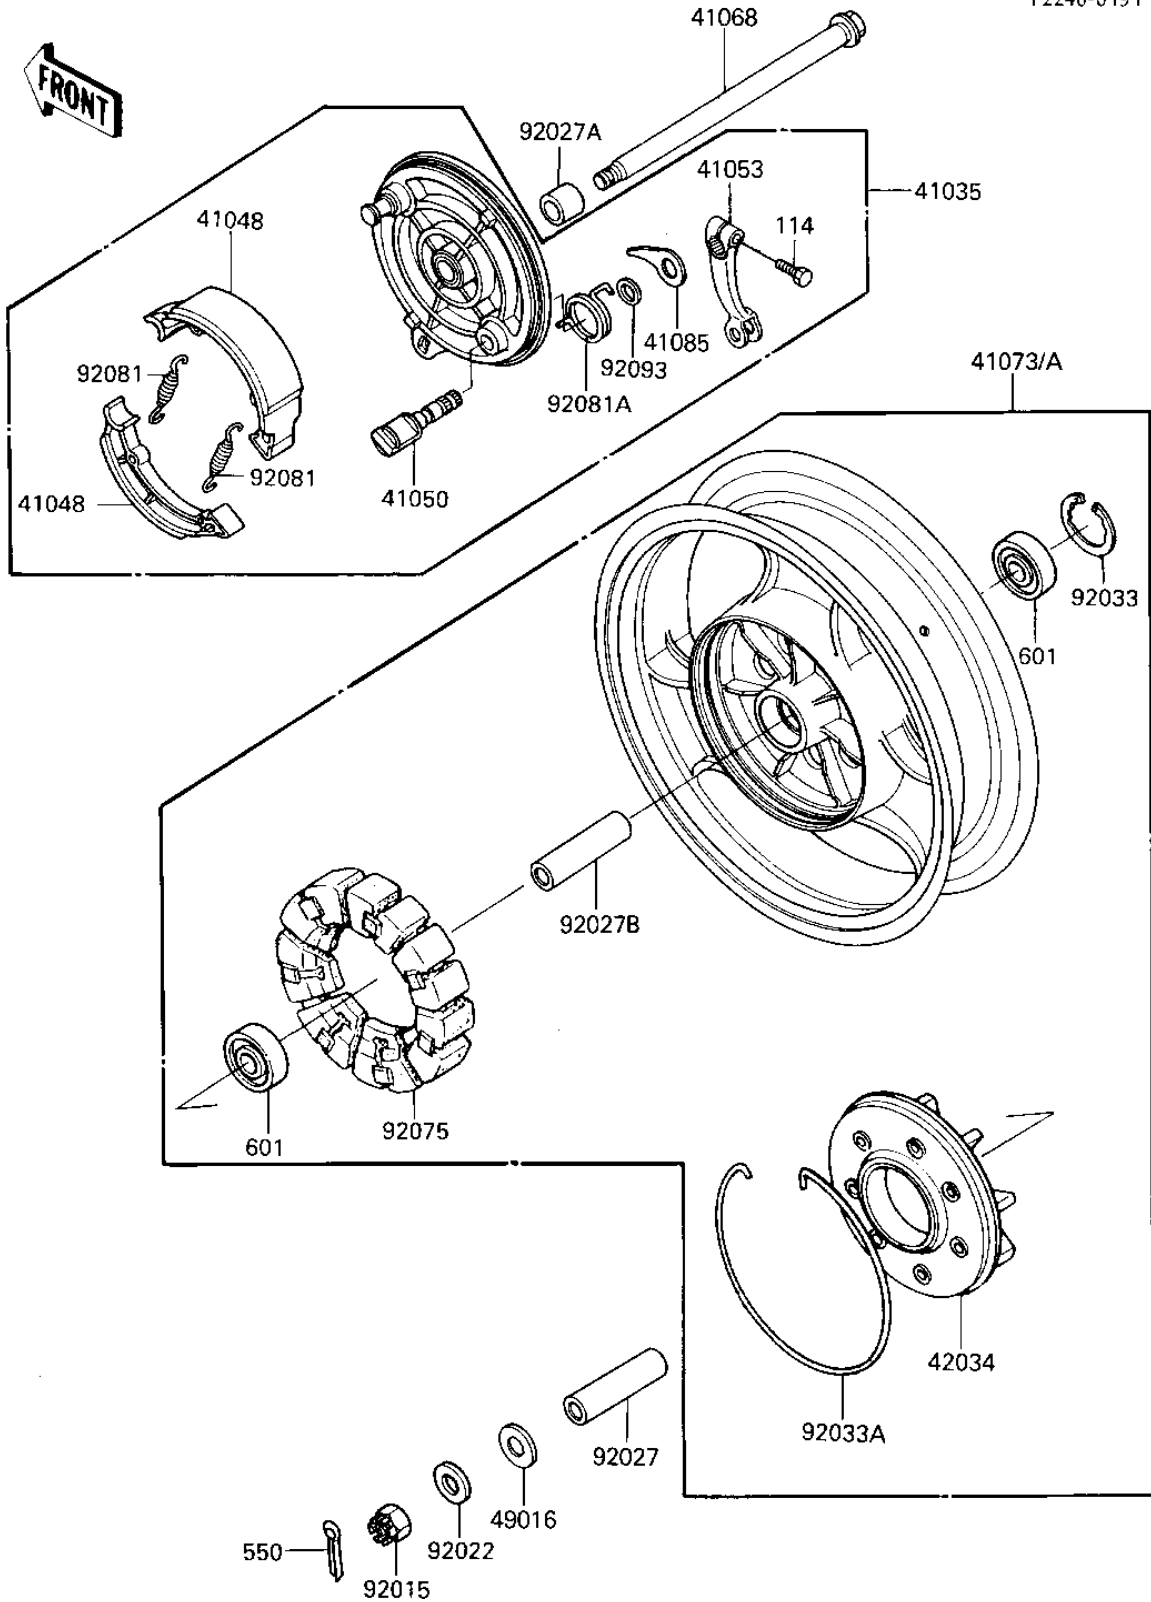

1986 ZL600 Eliminator PARTS DIAGRAM

REAR WHEEL/HUB/BRAKE

F2240-0191

1986 ZL600 Eliminator PARTS LIST

REAR WHEEL/HUB/BRAKE

ITEM NAME	PART NUMBER	QUANTITY
PANEL-ASSY-BRAKE,RR (Ref # 41035)	41035-1210	1
SHOE-BRAKE (Ref # 41048)	41048-1070	2
CAM SHAFT,BRAKE (Ref # 41050)	41050-017	1
LEVER REAR BRAKE CAM (Ref # 41053)	42029-039	1
AXLE,RR (Ref # 41068)	41068-1223	1
WHEEL-ASSY,RR,M.GRAY (Ref # 41073)	41073-1337-J9	1
INDICATOR (Ref # 41085)	41085-1054	1
COUPLING,RR HUB (Ref # 42034)	42034-1029	1
COVER-SEAL (Ref # 49016)	49016-1038	1
NUT CASTLE,16MM (Ref # 92015)	92015-055	1
WASHER SLEEVE (Ref # 92022)	42046-009	1
COLLAR,17.2X25X79 (Ref # 92027)	92027-1415	1
COLLAR,AXLE,RR,RH,L=2 (Ref # 92027A)	92027-1550	1
COLLAR,17.2X25X74 (Ref # 92027B)	92027-1867	1
CIRCLIP,47M/M (Ref # 92033)	92033-1042	1
RING-SNAP,194MM (Ref # 92033A)	92033-1075	1
DAMPER,RR HUB SHOCK (Ref # 92075)	92075-1372	1
SPRING,BRAKE SHOE (Ref # 92081)	41049-012	2
SPRING,BRAKE CAM LEVE (Ref # 92081A)	92081-1814	1
DUST SHIELD-BRAKE CAM (Ref # 92093)	41051-003	1
BOLT HEX HEAD 8X28 (Ref # 114)	114G0828	1
PIN-COTTER,4.0X35 (Ref # 550)	550D4035	1
BRG,BALL,#6303ZZC3 (Ref # 601)	601B6303ZZ	2