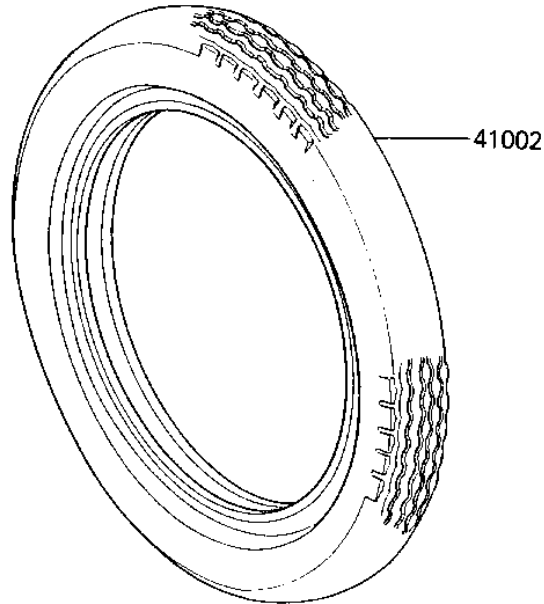

1986 ZL600 Eliminator PARTS DIAGRAM

TIRES

F2210-0139

1986 ZL600 Eliminator PARTS LIST

TIRES

ITEM NAME	PART NUMBER	QUANTITY
VALVE (Ref # 16126)	16126-1136	2
TIRE,FR,100/90-18(D) (Ref # 41002)	41002-1584	1
TIRE,RR,150/80-15(D) (Ref # 41002A)	41002-1585	1
BALANCER-WHEEL,10G (Ref # 41075)	41075-1014	AR
BALANCER-WHEEL,20G (Ref # 41075A)	41075-1015	AR
BALANCER-WHEEL,30G (Ref # 41075B)	41075-1016	AR