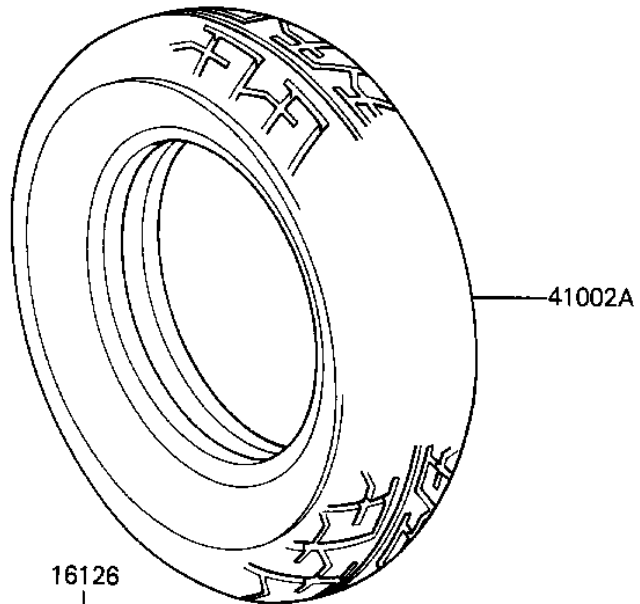

1986 ZL600 Eliminator PARTS DIAGRAM

TIRES

F2210-0139

1986 ZL600 Eliminator PARTS LIST

TIRES

ITEM NAME	PART NUMBER	QUANTITY
VALVE (Ref # 16126)	16126-1136	2
TIRE,FR,100/90-18(D) (Ref # 41002)	41002-1584	1
TIRE,RR,150/80-15(D) (Ref # 41002A)	41002-1585	1
BALANCER-WHEEL,10G (Ref # 41075)	41075-1014	AR
BALANCER-WHEEL,20G (Ref # 41075A)	41075-1015	AR
BALANCER-WHEEL,30G (Ref # 41075B)	41075-1016	AR