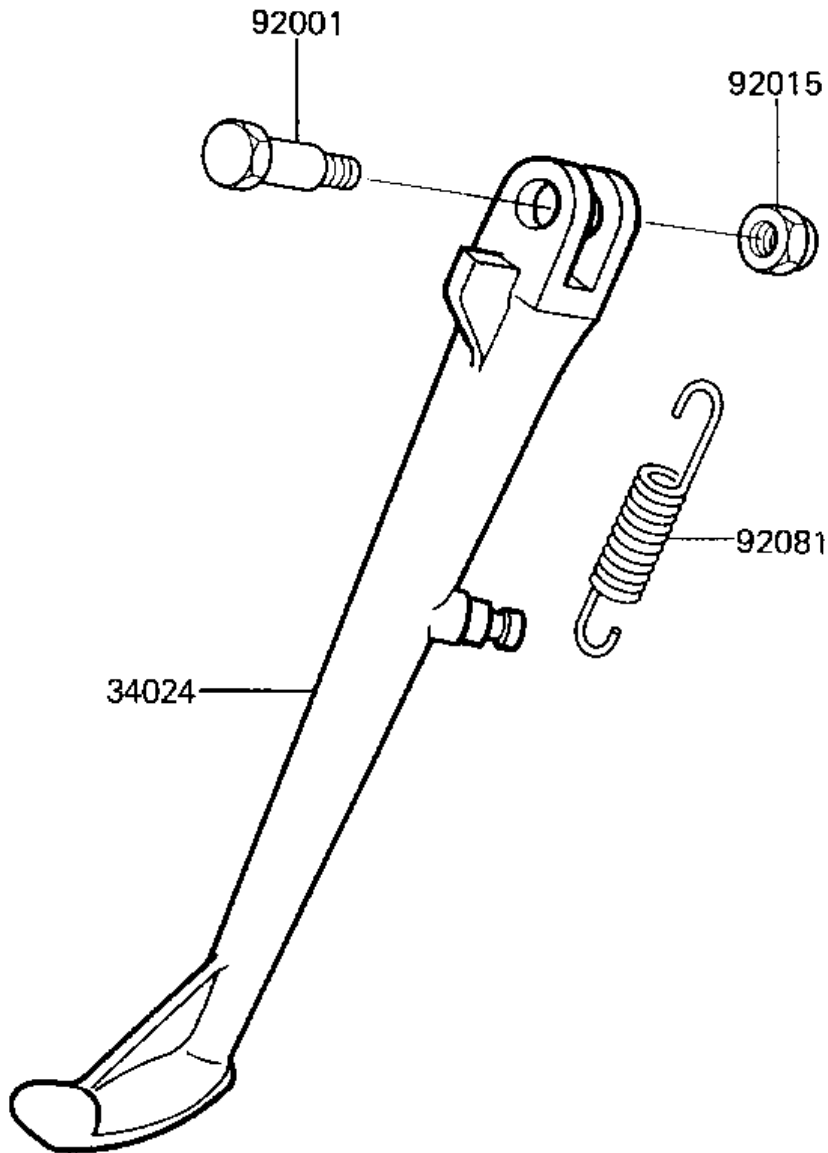

1986 ZL600 Eliminator PARTS DIAGRAM

STAND

F2190-0193

1986 ZL600 Eliminator PARTS LIST

STAND

ITEM NAME	PART NUMBER	QUANTITY
STAND-SIDE (Ref # 34024)	34024-1213	1
BOLT,8X160,BLACK (Ref # 92001)	92001-1543	1
NUT,LOCK,10MM,BLACK (Ref # 92015)	92015-1188	1
SPRING,SIDE STAND (Ref # 92081)	92081-1727	1