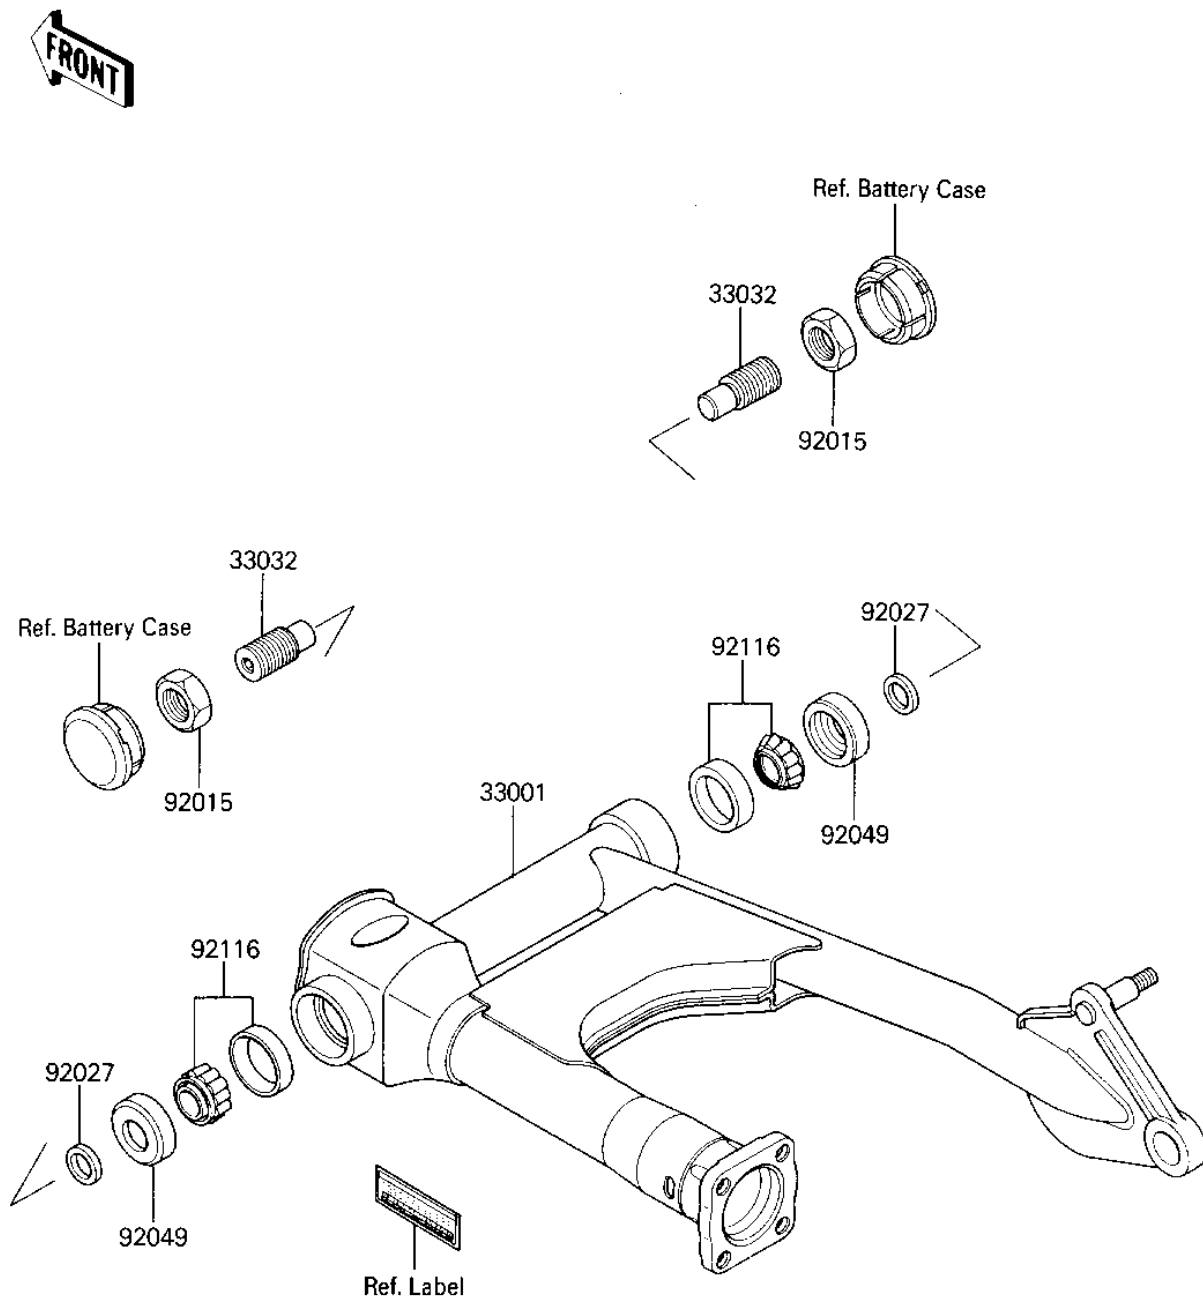

1986 ZL600 Eliminator PARTS DIAGRAM

SWING ARM

F2141-0039

1986 ZL600 Eliminator PARTS LIST

SWING ARM

ITEM NAME	PART NUMBER	QUANTITY
ARM-COMP-SWING (Ref # 33001)	33001-1262	1
SHAFT-SWING ARM (Ref # 33032)	33032-1034	1
NUT,22MM (Ref # 92015)	92015-1229	1
COLLAR,17X26X4.5 (Ref # 92027)	92027-1394	1
OIL SEAL,26406 (Ref # 92049)	92049-1030	1
BRG,ROLLER,4T30203E1 (Ref # 92116)	92116-1001	1