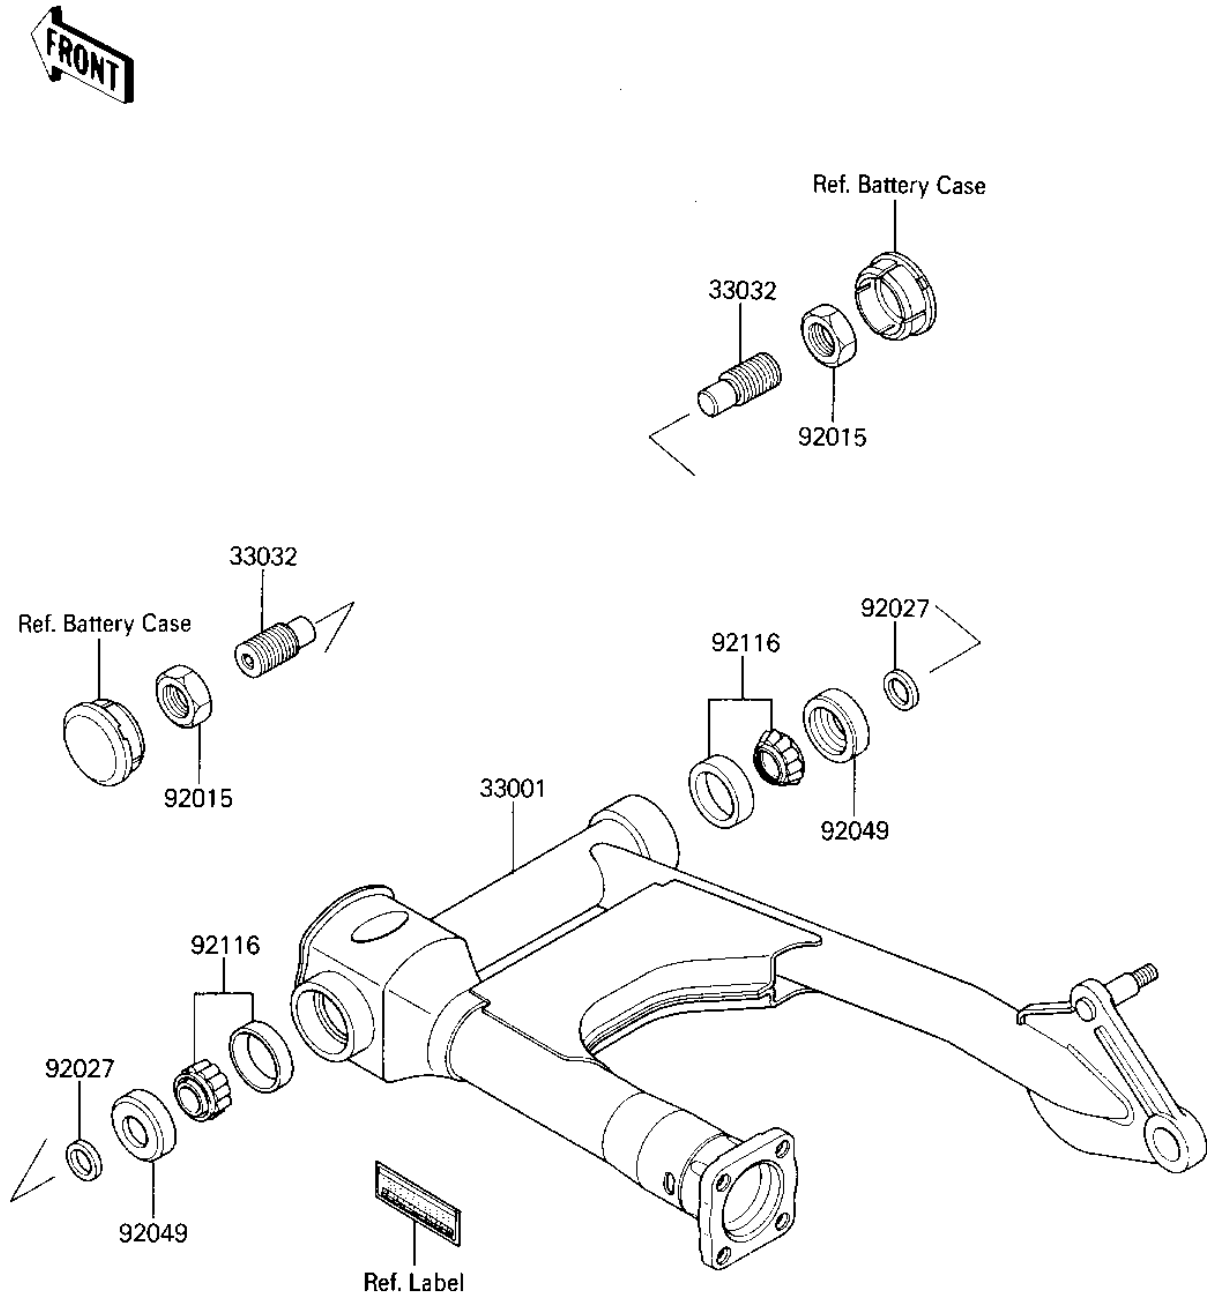

1986 ZL600 Eliminator PARTS DIAGRAM

SWING ARM

F2141-0039

1986 ZL600 Eliminator PARTS LIST

SWING ARM

ITEM NAME	PART NUMBER	QUANTITY
ARM-COMP-SWING (Ref # 33001)	33001-1262	1
SHAFT-SWING ARM (Ref # 33032)	33032-1034	2
NUT,22MM (Ref # 92015)	92015-1229	2
COLLAR,17X26X4.5 (Ref # 92027)	92027-1394	2
OIL SEAL,26406 (Ref # 92049)	92049-1030	2
BRG,ROLLER,4T30203E1 (Ref # 92116)	92116-1001	2