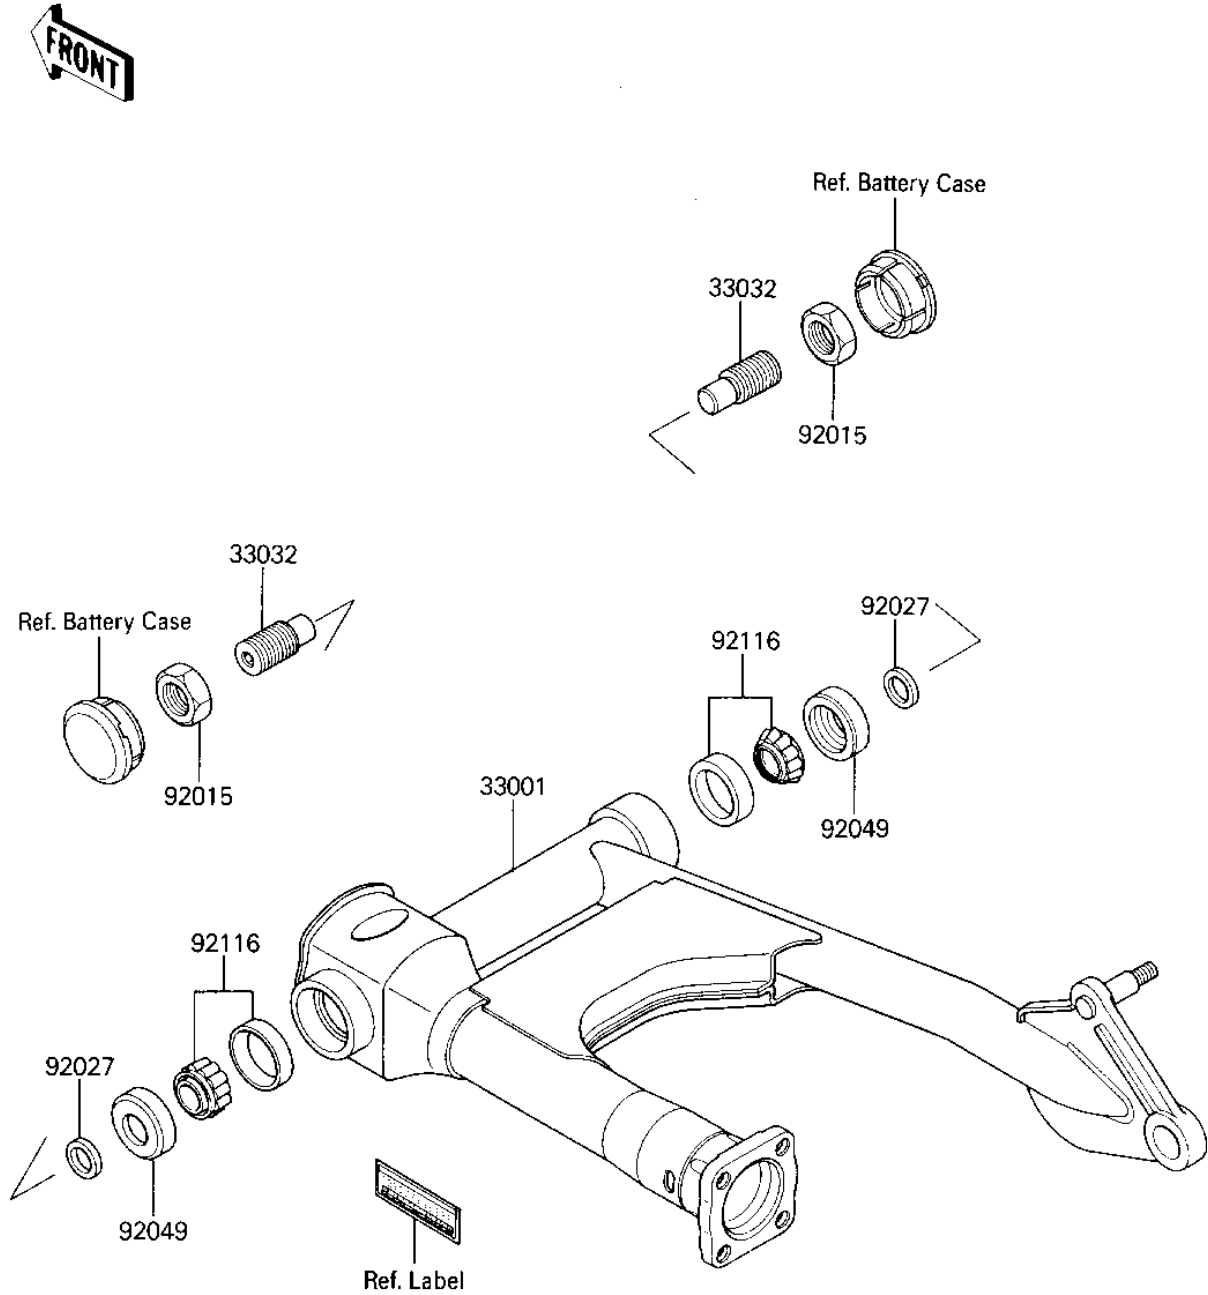

# 1986 ZL600 Eliminator PARTS DIAGRAM

SWING ARM

F2141-0039

# 1986 ZL600 Eliminator PARTS LIST

## SWING ARM

ITEM NAME	PART NUMBER	QUANTITY
ARM-COMP-SWING (Ref # 33001)	33001-1262	1
SHAFT-SWING ARM (Ref # 33032)	33032-1034	2
NUT,22MM (Ref # 92015)	92015-1229	2
COLLAR,17X26X4.5 (Ref # 92027)	92027-1394	2
OIL SEAL,26406 (Ref # 92049)	92049-1030	2
BRG,ROLLER,4T30203E1 (Ref # 92116)	92116-1001	2