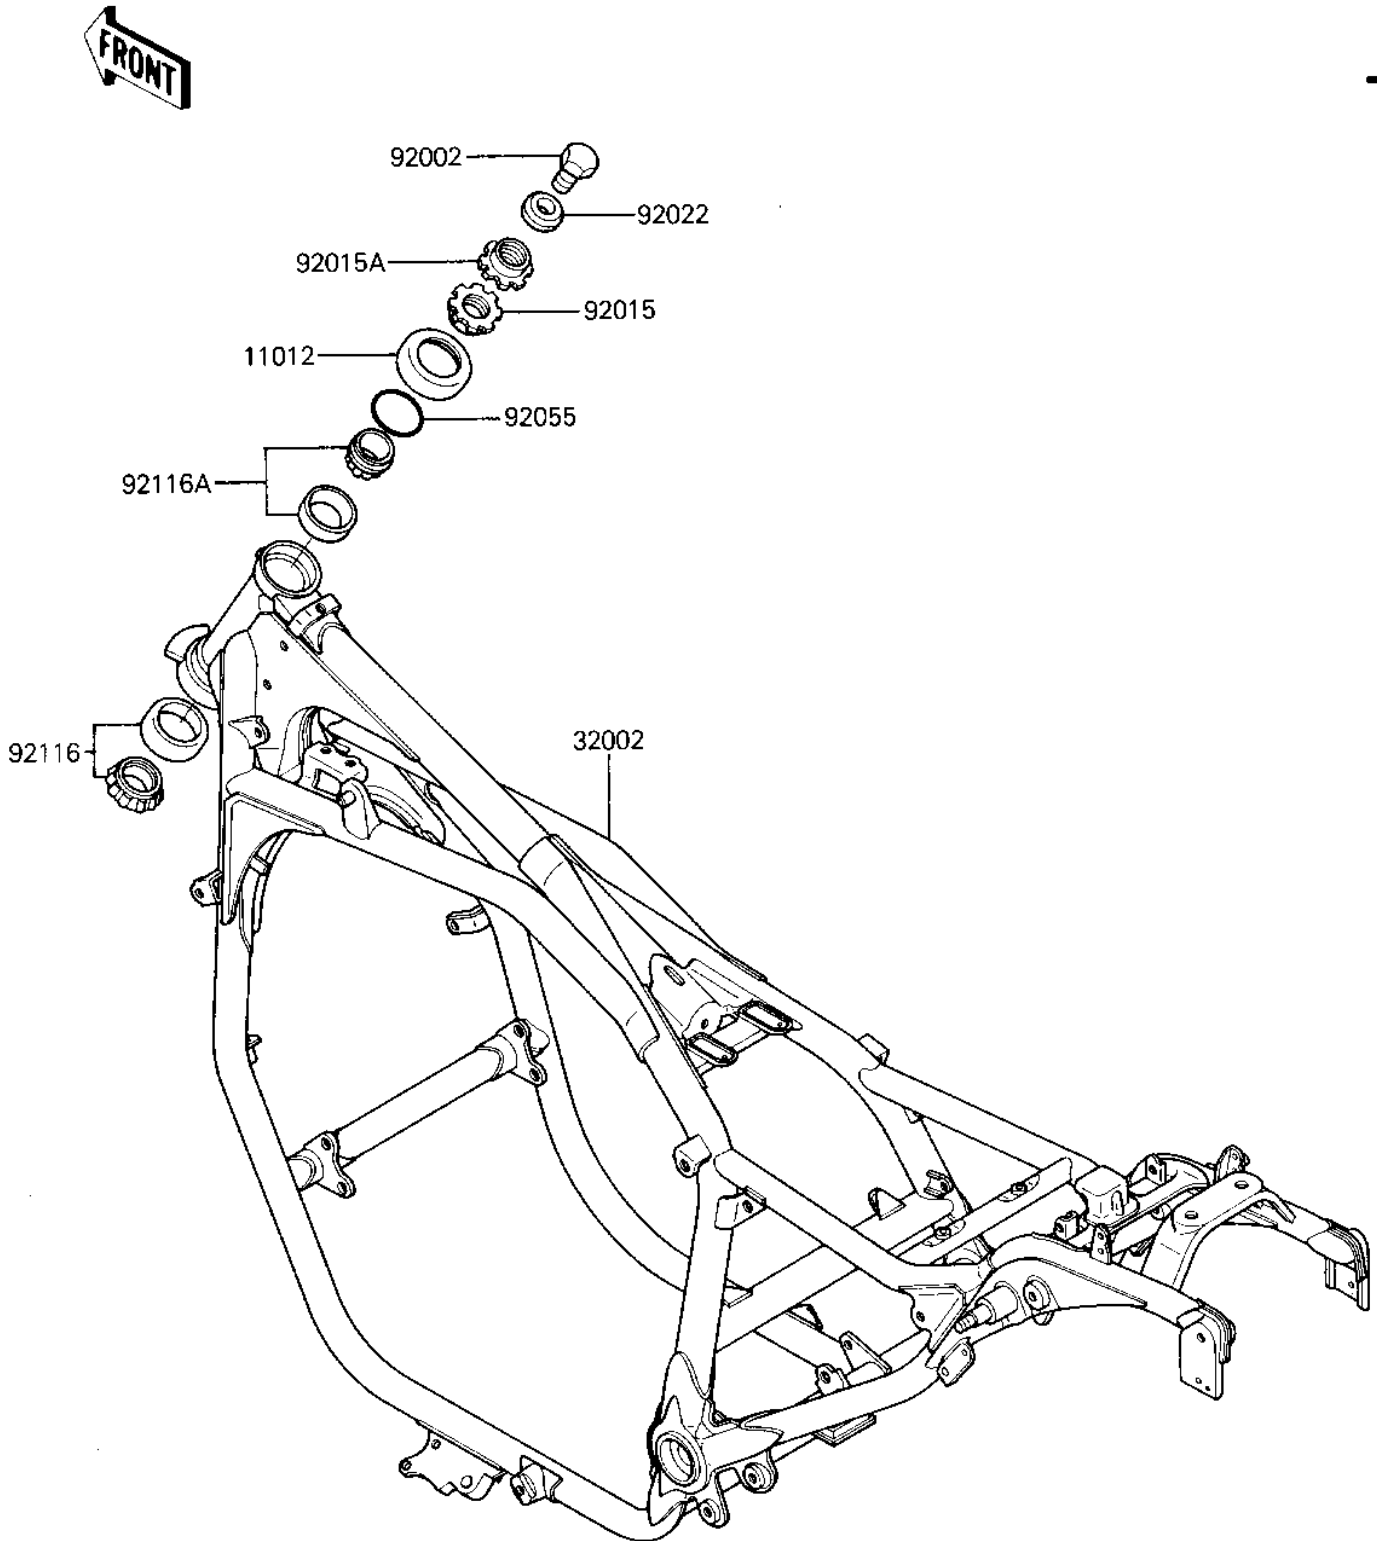

1986 ZL600 Eliminator PARTS DIAGRAM

FRAME

F2120-0290

1986 ZL600 Eliminator PARTS LIST

FRAME

ITEM NAME	PART NUMBER	QUANTITY
CAP,STEERING STEM (Ref # 11012)	46098-017	1
FRAME-COMP (Ref # 32002)	32002-1880	1
BOLT (Ref # 92002)	92002-1611	1
NUT,25MM,T=10 (Ref # 92015)	92015-1377	1
NUT,25MM,T=6 (Ref # 92015A)	92015-1378	1
WASHER (Ref # 92022)	92200-1140	1
RING-0.24.7MM (Ref # 92055)	92055-1160	1
BRG,ROLLER,HR320/28XJ (Ref # 92116)	92116-1009	1
BEARING-ROLLER (Ref # 92116A)	92116-1058	1