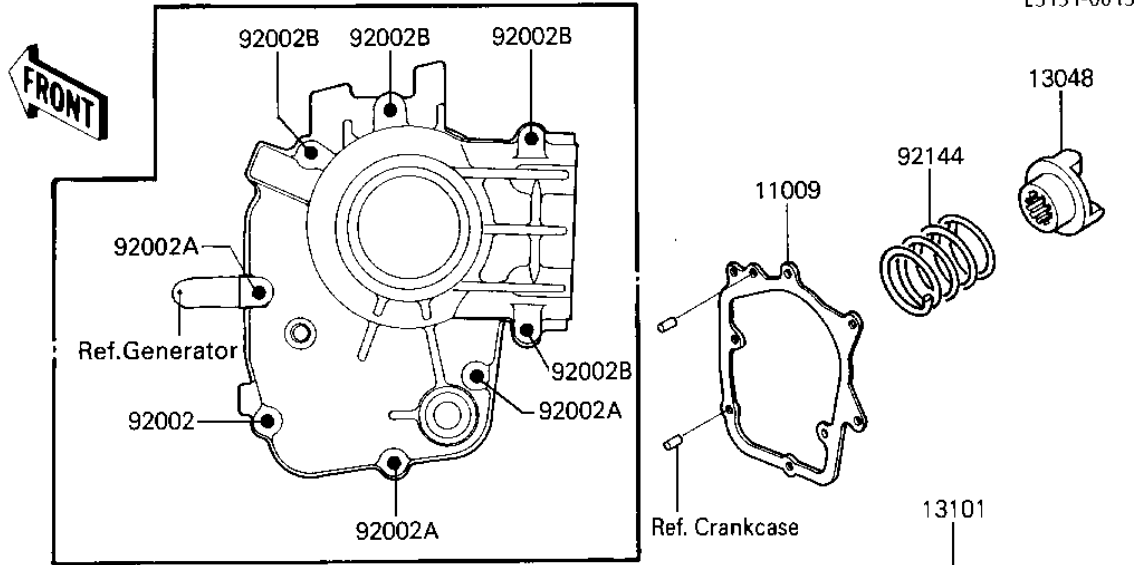

1986 ZL600 Eliminator PARTS DIAGRAM

FRONT BEVEL GEARS