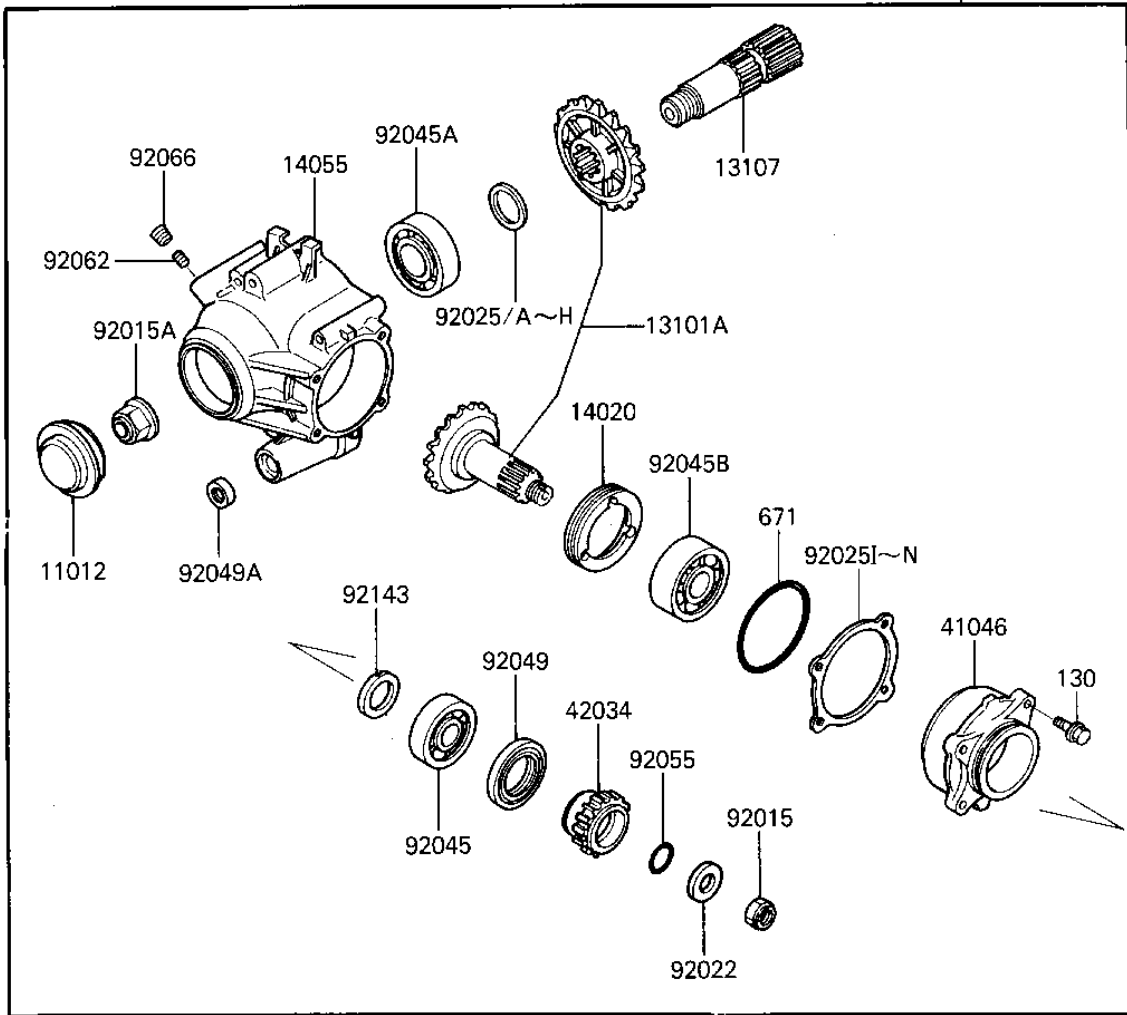

1986 ZL600 Eliminator PARTS DIAGRAM

FRONT BEVEL GEARS