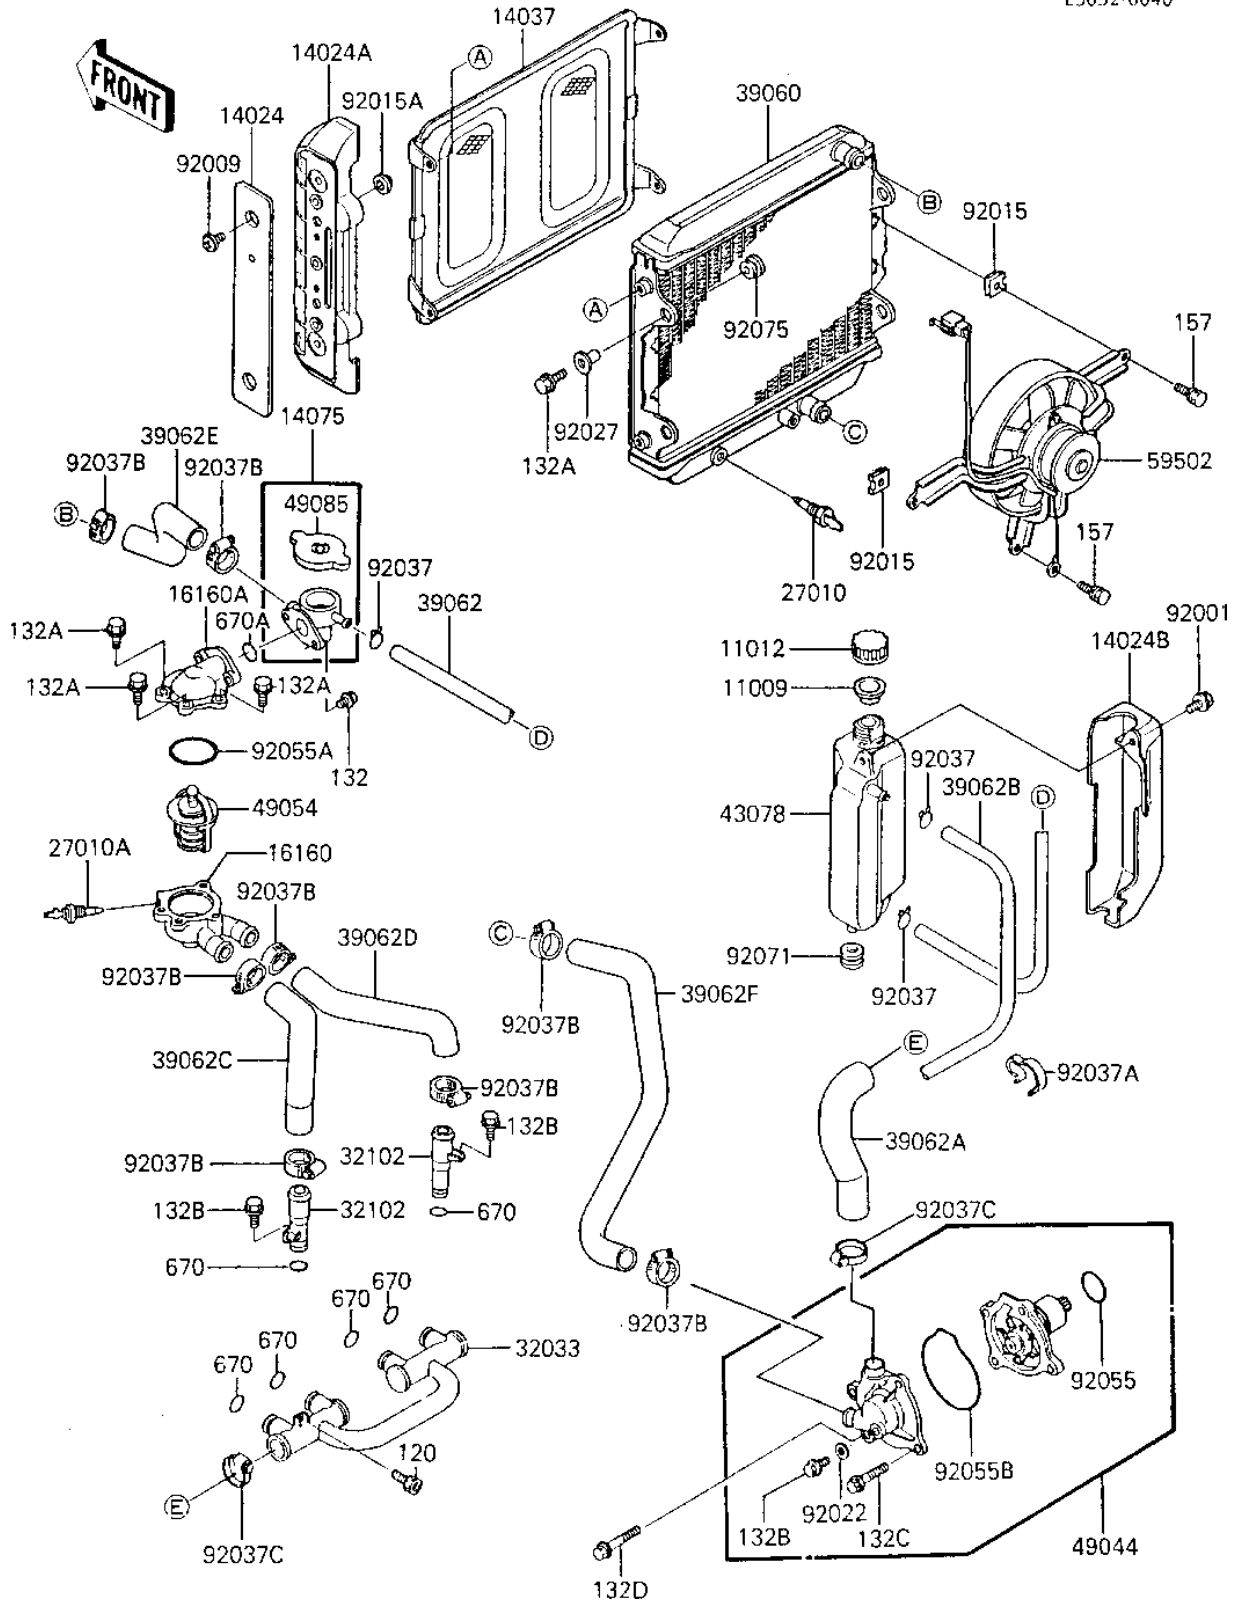

1986 ZL600 Eliminator PARTS DIAGRAM

RADIATOR/FAN/WATER PUMP

E3032-0040

1986 ZL600 Eliminator PARTS LIST

RADIATOR/FAN/WATER PUMP

ITEM NAME	PART NUMBER	QUANTITY
GASKET,RESERVE TANK (Ref # 11009)	11009-1145	1
CAP,RESERVE TANK (Ref # 11012)	11012-1084	1
COVER,RADIATOR,UPP (Ref # 14024)	14024-1220	2
COVER,RADIATOR (Ref # 14024A)	14024-1221	2
COVER,RESERVOIR (Ref # 14024B)	14024-1222	1
SCREEN (Ref # 14037)	14037-1080	1
CAP-ASSY,RADIATOR (Ref # 14075)	14075-1085	1
BODY,THERMOSTAT,LWR (Ref # 16160)	16160-1112	1
BODY,THERMOSTAT,UPP (Ref # 16160A)	16160-1113	1
SWITCH,FAN (Ref # 27010)	27010-1167	1
SWITCH (Ref # 27010A)	27010-1173	1
PIPE (Ref # 32033)	32033-1593	1
PIPE (Ref # 32102)	32102-1043	2
RADIATOR (Ref # 39060)	39060-1070	1
HOSE-COOLING,5.5X10.5 (Ref # 39062)	39062-1144	1
HOSE-COOLING (Ref # 39062A)	39062-1111	1
HOSE-COOLING,RESERVOI (Ref # 39062B)	39062-1220	1
HOSE-COOLING,HEAD-THE (Ref # 39062C)	39062-1178	1
HOSE-COOLING,HEAD-THE (Ref # 39062D)	39062-1179	1
HOSE-COOLING,CAP-RADI (Ref # 39062E)	39062-1180	1
HOSE-COOLING,RADIATOR (Ref # 39062F)	39062-1181	1
RESERVOIR (Ref # 43078)	43078-1072	1
PUMP-WATER (Ref # 49044)	49044-1054	1
THERMOSTAT (Ref # 49054)	49054-1055	1
CAP-ASSY-PRESSURE (Ref # 4908)	49085-1053	1
FAN-ASSY (Ref # 59502)	59502-1064	1
BOLT,6X16 (Ref # 92001)	92001-1860	1
SCREW,6X10 (Ref # 92009)	92009-1286	4
NUT (Ref # 92015)	92015-1487	2