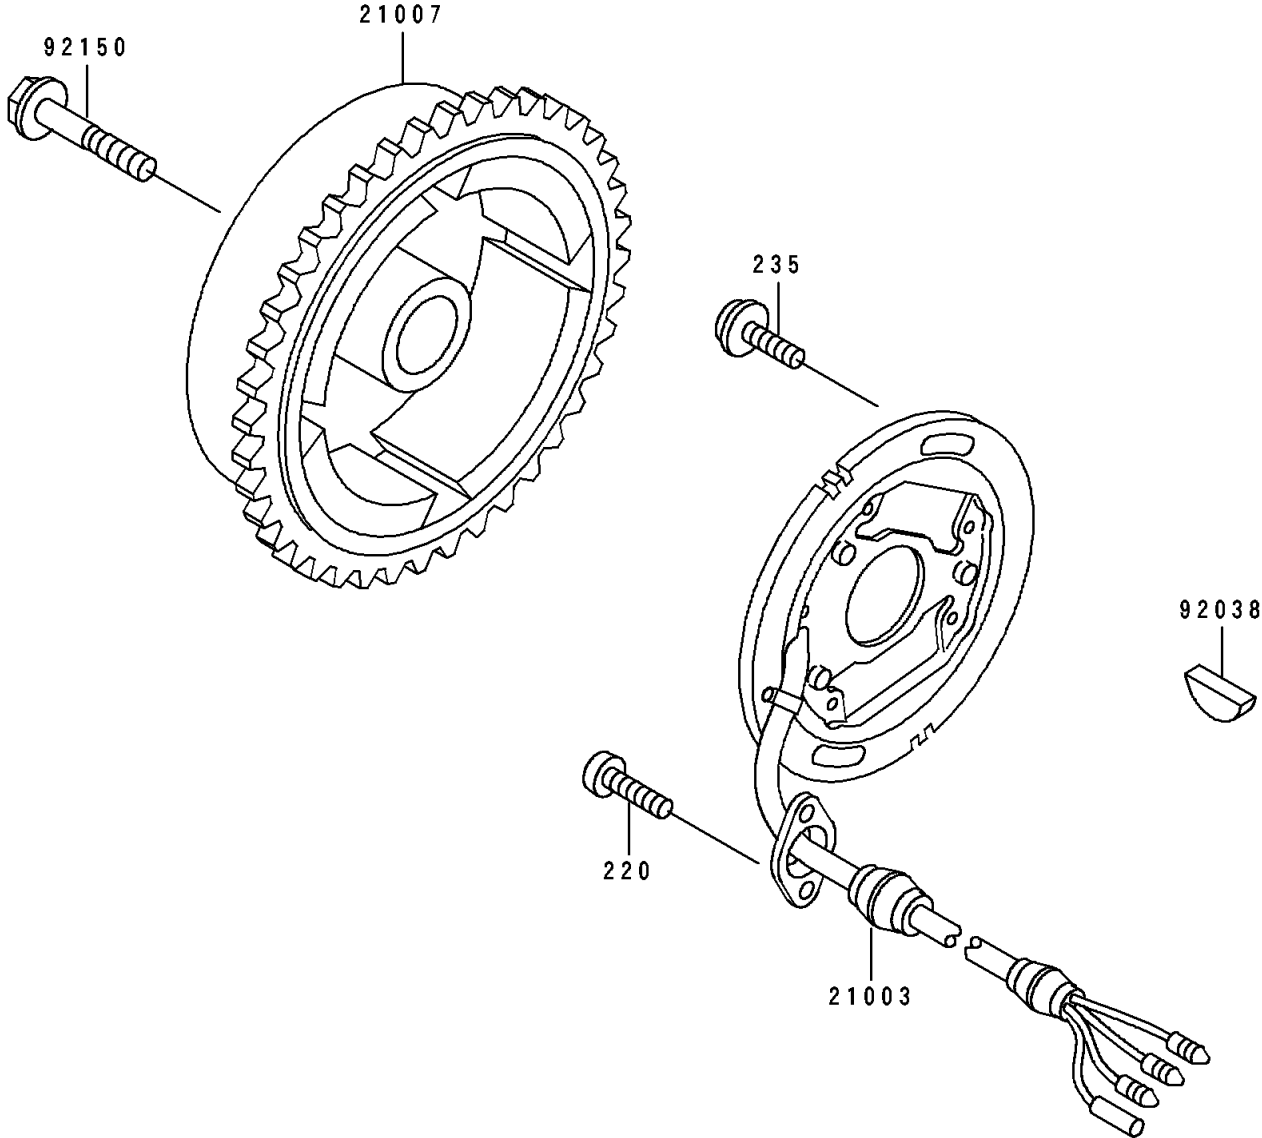

1993 SC PARTS DIAGRAM

Generator

E1810

1993 SC PARTS LIST

Generator

ITEM NAME	PART NUMBER	QUANTITY
STATOR (Ref # 21003)	21003-3719	1
ROTOR,MAGNETO (Ref # 21007)	21007-3710	1
KEY,WOODRUFF (Ref # 92038)	92038-001	1
BOLT (Ref # 92150)	92150-3806	1
SCREW-PAN-CROS (Ref # 220)	220B0512	1
SCREW-PAN-WP-CROS (Ref # 235)	235B0616	1