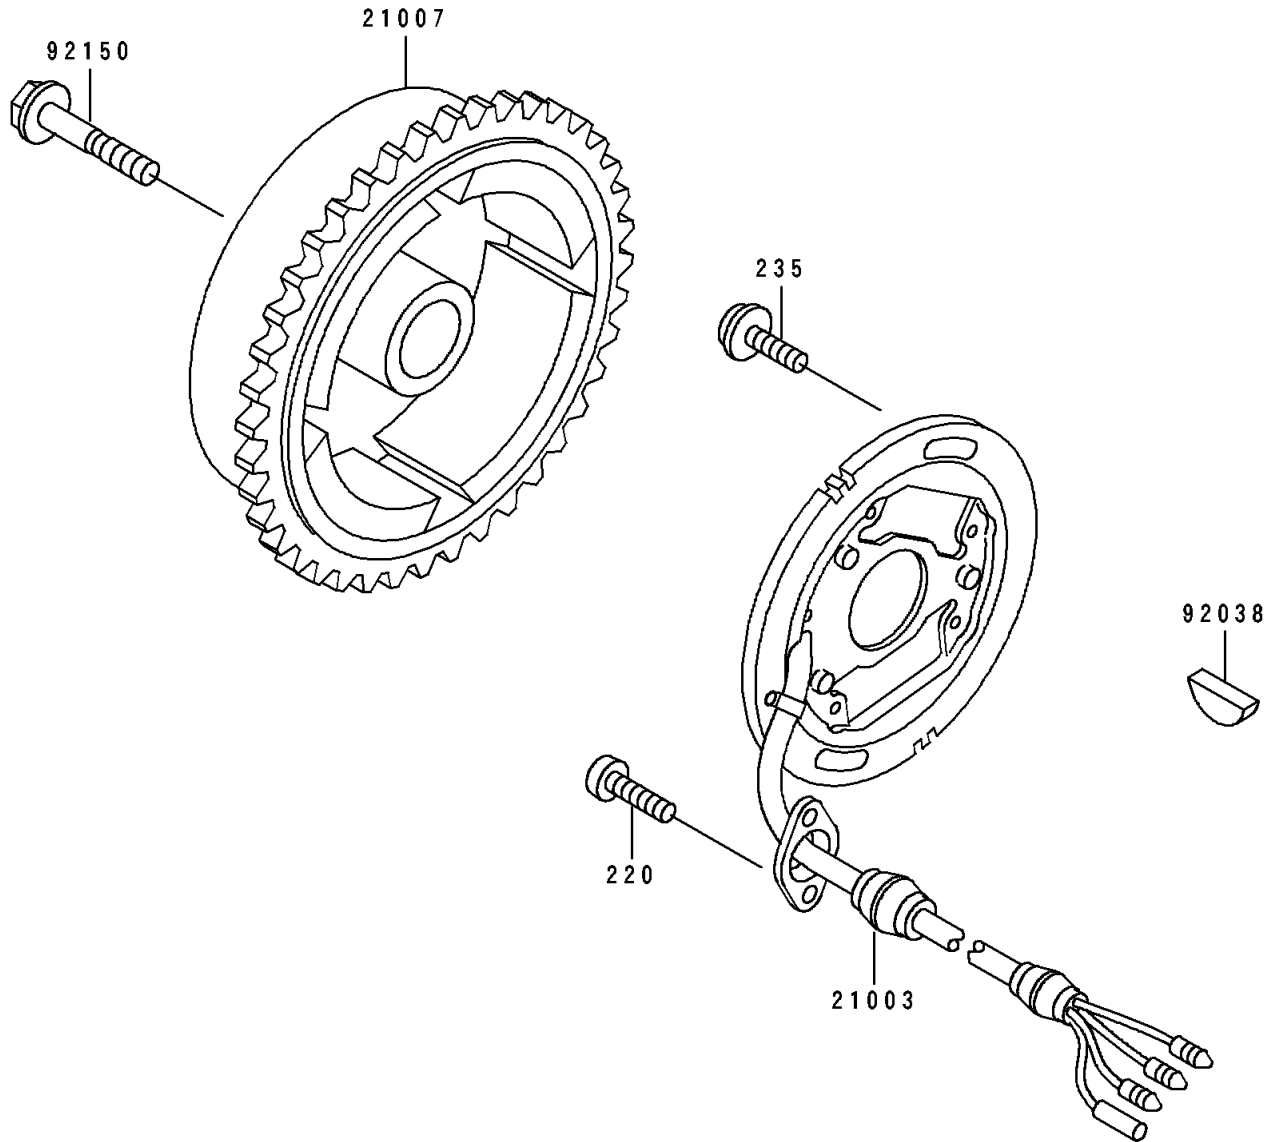

1992 SC PARTS DIAGRAM

Generator

E1810

1992 SC PARTS LIST

Generator

ITEM NAME	PART NUMBER	QUANTITY
STATOR (Ref # 21003)	21003-3719	1
ROTOR,MAGNETO (Ref # 21007)	21007-3710	1
KEY,WOODRUFF (Ref # 92038)	92038-001	1
BOLT (Ref # 92150)	92150-3806	1
SCREW-PAN-CROS (Ref # 220)	220B0512	2
SCREW-PAN-WP-CROS (Ref # 235)	235B0616	2