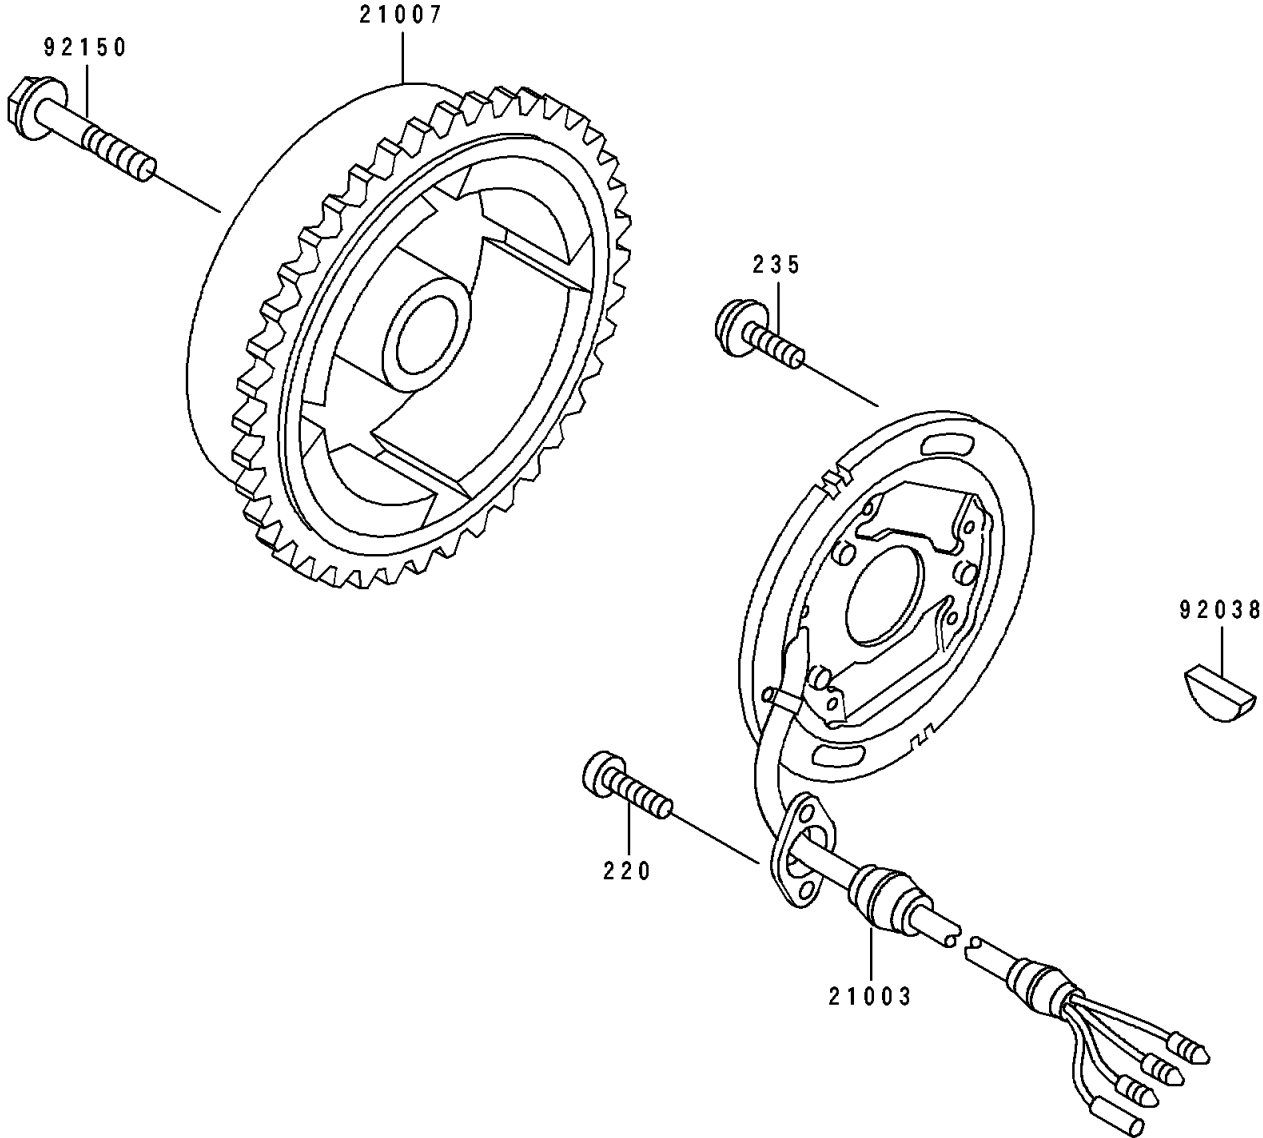

1991 SC PARTS DIAGRAM

Generator

E1810

1991 SC PARTS LIST

Generator

ITEM NAME	PART NUMBER	QUANTITY
STATOR (Ref # 21003)	21003-3719	1
ROTOR,MAGNETO (Ref # 21007)	21007-3710	1
KEY,WOODRUFF (Ref # 92038)	92038-001	1
BOLT (Ref # 92150)	92150-3806	1
SCREW-PAN-CROS (Ref # 220)	220B0512	1
SCREW-PAN-WP-CROS (Ref # 235)	235B0616	1