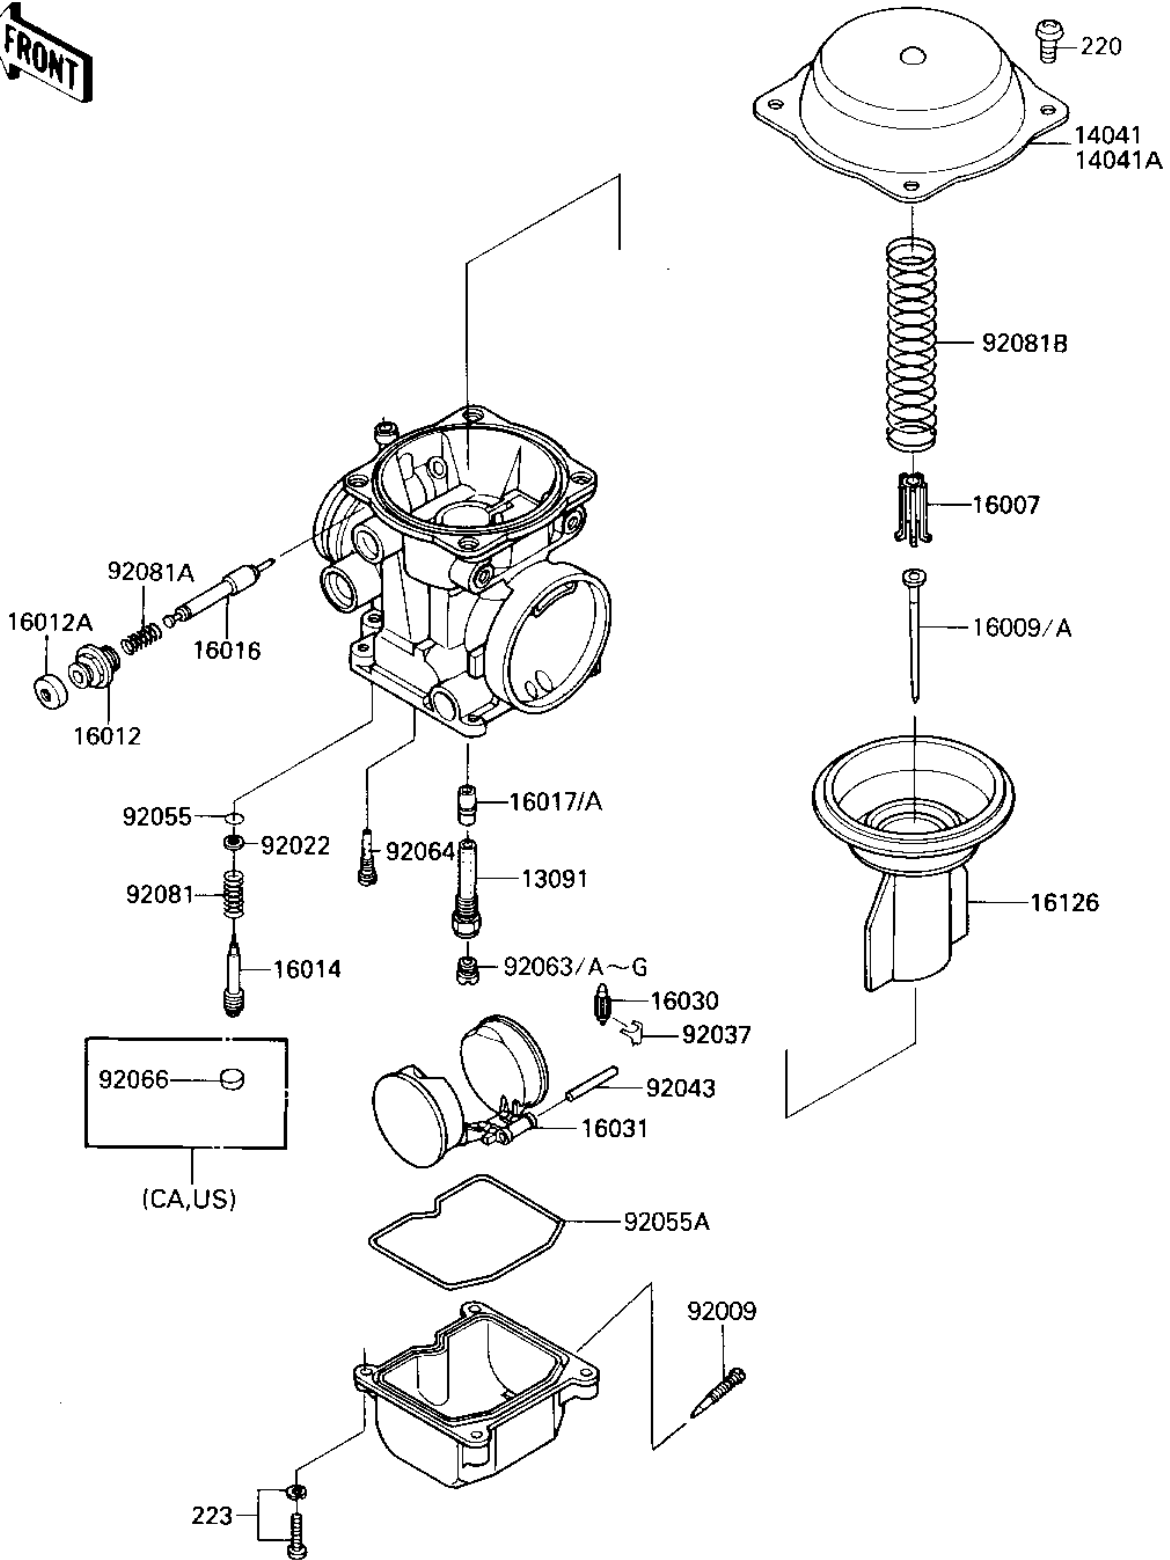

1986 ZL600 Eliminator PARTS DIAGRAM

CARBURETOR PARTS

E1612-0109

1986 ZL600 Eliminator PARTS LIST

CARBURETOR PARTS

ITEM NAME	PART NUMBER	QUANTITY
HOLDER,NEEDLE JET (Ref # 13091)	13091-1406	4
TOP-CHAMBER,MIXING,OU (Ref # 14041)	14041-1076	2
TOP-CHAMBER,MIXING,IN (Ref # 14041A)	14041-1077	2
SEAT-SPRING (Ref # 16007)	16007-1120	4
NEEDLE-JET,N27X (Ref # 16009)	16009-1309	4
NEEDLE-JET,N27Z (Canada) (Ref # 16009A)	16009-1310	4
CAP-STARTER PLUNGER (Ref # 16012)	16012-1051	4
CAP-STARTER PLUNGER (Ref # 16012A)	16012-1052	4
SCREW-PILOT AIR (Ref # 16014)	16014-1054	4
PLUNGER,STARTER (Ref # 16016)	16016-1061	4
JET-NEEDLE (Canada) (Ref # 16017)	16017-1292	4
JET-NEEDLE (Ref # 16017A)	16017-1314	4
FLOAT VALVE (Ref # 16030)	16030-1007	4
FLOAT (Ref # 16031)	16031-1056	4
VALVE,VACUUM (Ref # 16126)	16126-1159	4
SCREW,DRAIN (Ref # 92009)	92009-1095	4
WASHER,PLAIN (Ref # 92022)	92022-1003	4
CLIP,FLOAT VALVE (Ref # 92037)	16044-007	4
PIN,FLOAT (Ref # 92043)	92043-1148	4
O RING,PILOT ADJ (Ref # 92055)	92055-1002	4
RING-O,FLOAT CHAMBER (Ref # 92055A)	92055-1222	4
MAIN JET,2ND,#95 (Ref # 92063)	92063-1001	4
MAIN JET,2ND,#90 (Ref # 92063A)	92063-1003	4
MAIN JET,2ND,#90 (Ref # 92063B)	92063-1003	4
MAIN JET,#92,2ND (Ref # 92063C)	92063-1004	4
MAIN JET,#92,2ND (Ref # 92063D)	92063-1004	4
MAIN JET,#2ND,#98 (Ref # 92063E)	92063-1005	4
MAIN JET,2ND,#85 (Ref # 92063F)	92063-1023	4
MAIN JET,2ND #88 (Ref # 92063G)	92063-1024	4

1986 ZL600 Eliminator PARTS LIST

CARBURETOR PARTS

ITEM NAME	PART NUMBER	QUANTITY
PILOT JET,#35 (Ref # 92064)	92064-1035	4
PLUG,PILOT SCREW (Ref # 92066)	92066-1051	4
SPRING,PIROT ADJ SCRW (Ref # 92081)	92081-1002	4
SPRING,STARTER PLUNGE (Ref # 92081A)	92081-1761	4
SPRING,VACUUM VALVE (Ref # 92081B)	92081-1912	4
SCREW PAN HEAD 4X8 (Ref # 220)	220B0408	15
SCREW-PAN-WS-CROS (Ref # 223)	223C0416	16