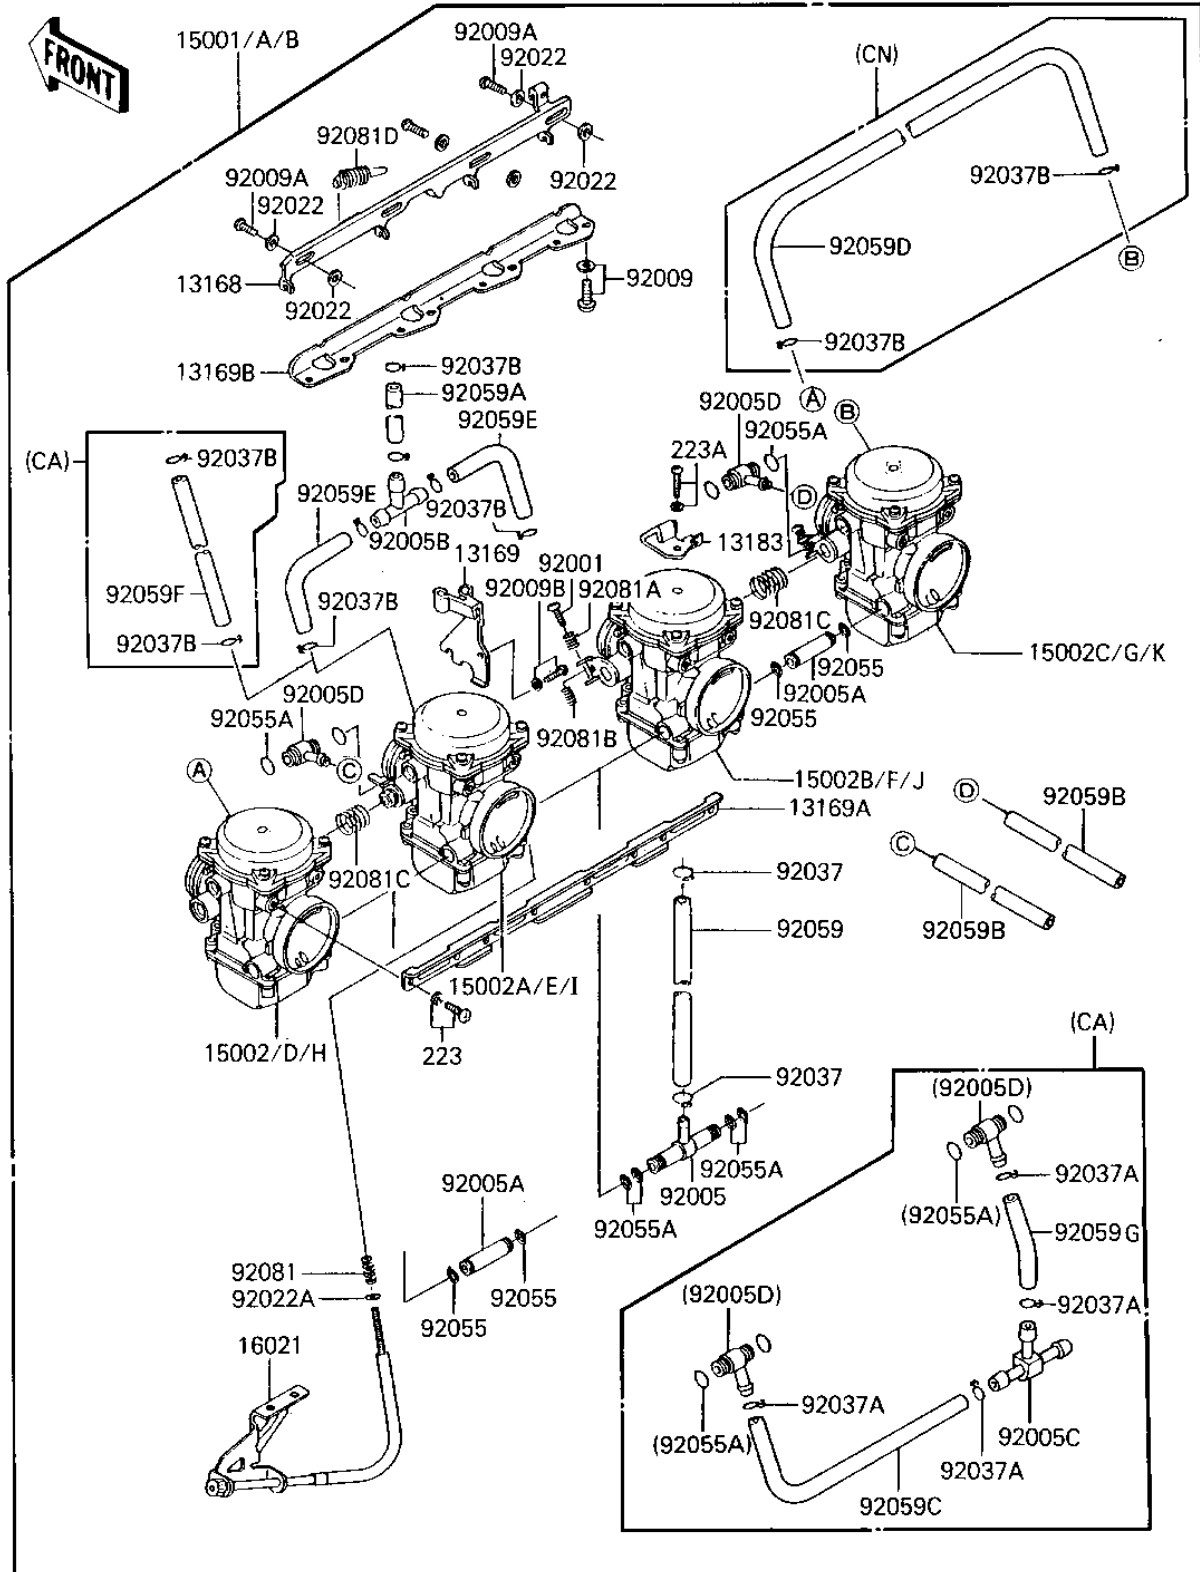

1986 ZL600 Eliminator PARTS DIAGRAM

CARBURETOR ASSY

E1611-0214