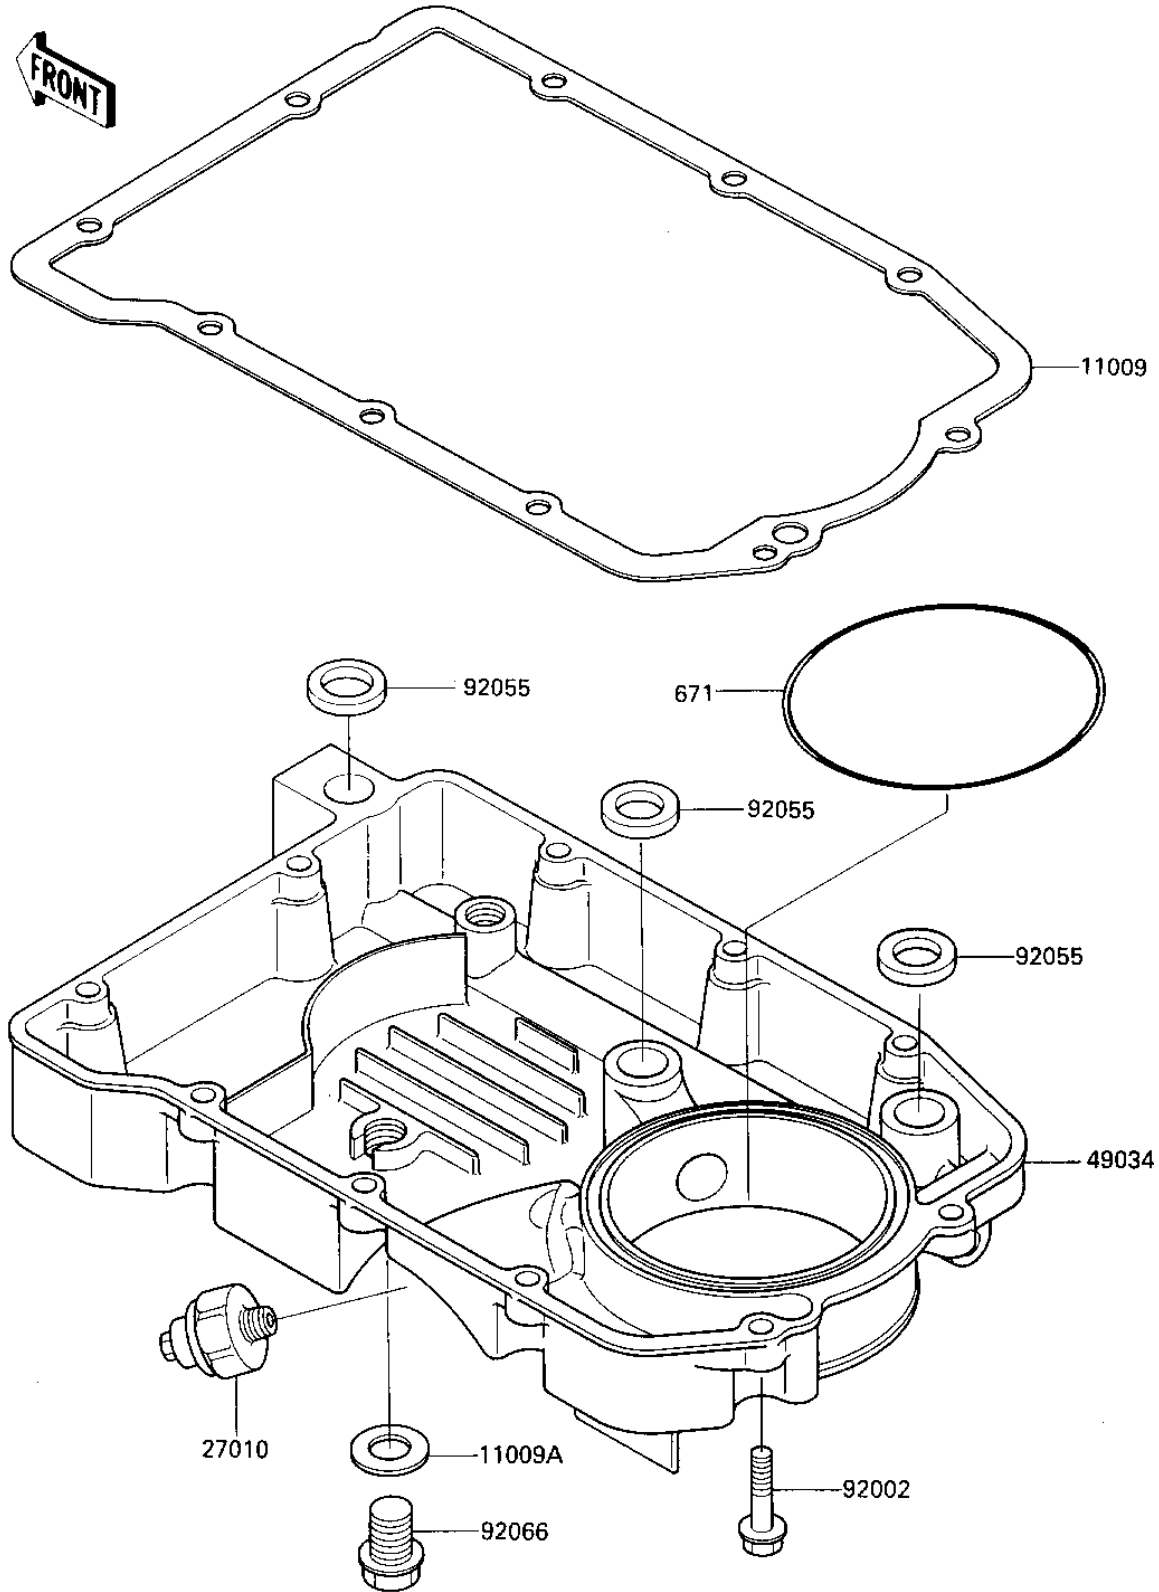

1986 ZL600 Eliminator PARTS DIAGRAM

OIL PAN

E1434-0001

1986 ZL600 Eliminator PARTS LIST

OIL PAN

ITEM NAME	PART NUMBER	QUANTITY
GASKET,OIL PAN (Ref # 11009)	11060-1149	1
GASKET,DRIN PLUG (Ref # 11009A)	92065-097	1
SWITCH,OIL PRESSURE (Ref # 27010)	27010-1155	1
PAN-OIL (Ref # 49034)	49034-1060	1
BOLT,6X25 (Ref # 92002)	92002-1089	10
"O" RING (Ref # 92055)	92055-077	3
PLUG,OIL DRAIN,12X15 (Ref # 92066)	92066-1174	1
"O" RING,90MM (Ref # 671)	671B2590	1