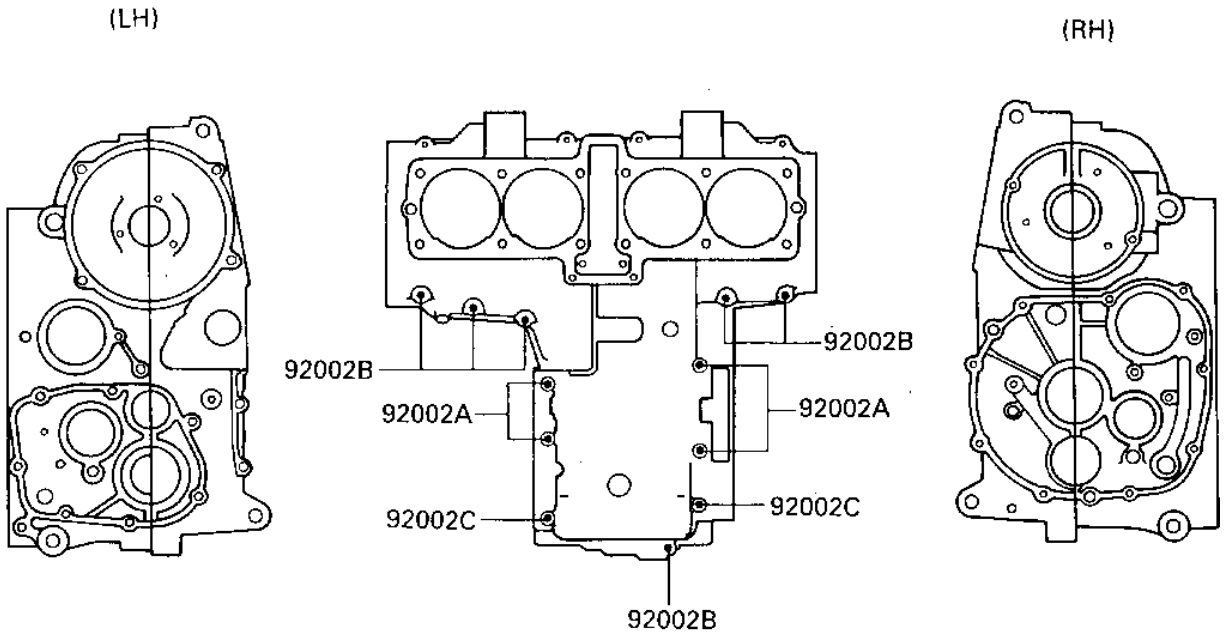

1986 ZL600 Eliminator PARTS DIAGRAM

CRANKCASE BOLT PATTERN

E1412-0029

Upper Case (Outside)

Lower Case (Outside)

1986 ZL600 Eliminator PARTS LIST

CRANKCASE BOLT PATTERN

ITEM NAME	PART NUMBER	QUANTITY
BOLT,8X95 (Ref # 92002)	92002-1077	10
BOLT,6X95 (Ref # 92002A)	92002-1078	4
BOLT,6X40 (Ref # 92002B)	92002-1080	13
BOLT,6X75 (Ref # 92002C)	92002-1483	2