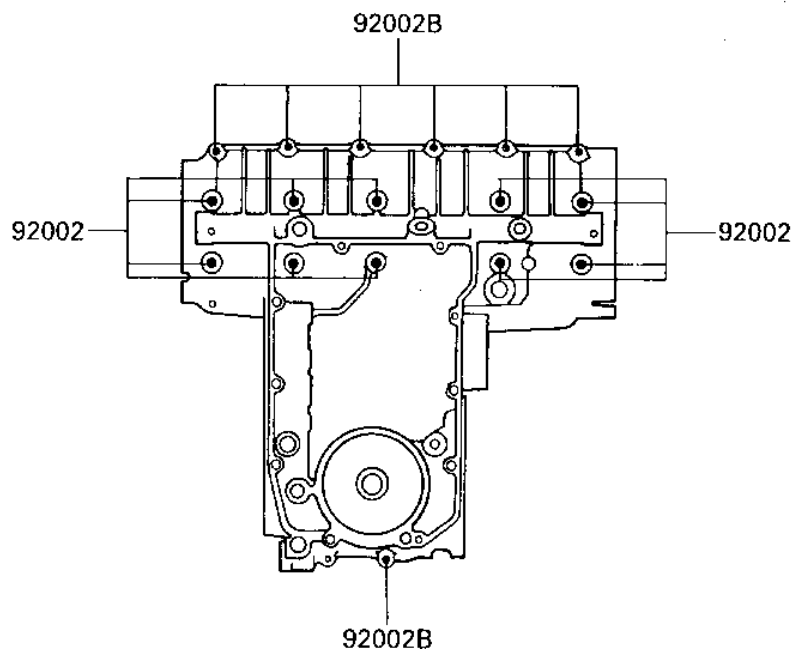

1986 ZL600 Eliminator PARTS DIAGRAM

CRANKCASE BOLT PATTERN

E1412-0029

Upper Case (Outside)

Lower Case (Outside)

1986 ZL600 Eliminator PARTS LIST

CRANKCASE BOLT PATTERN

ITEM NAME	PART NUMBER	QUANTITY
BOLT,8X95 (Ref # 92002)	92002-1077	10
BOLT,6X95 (Ref # 92002A)	92002-1078	4
BOLT,6X40 (Ref # 92002B)	92002-1080	13
BOLT,6X75 (Ref # 92002C)	92002-1483	2