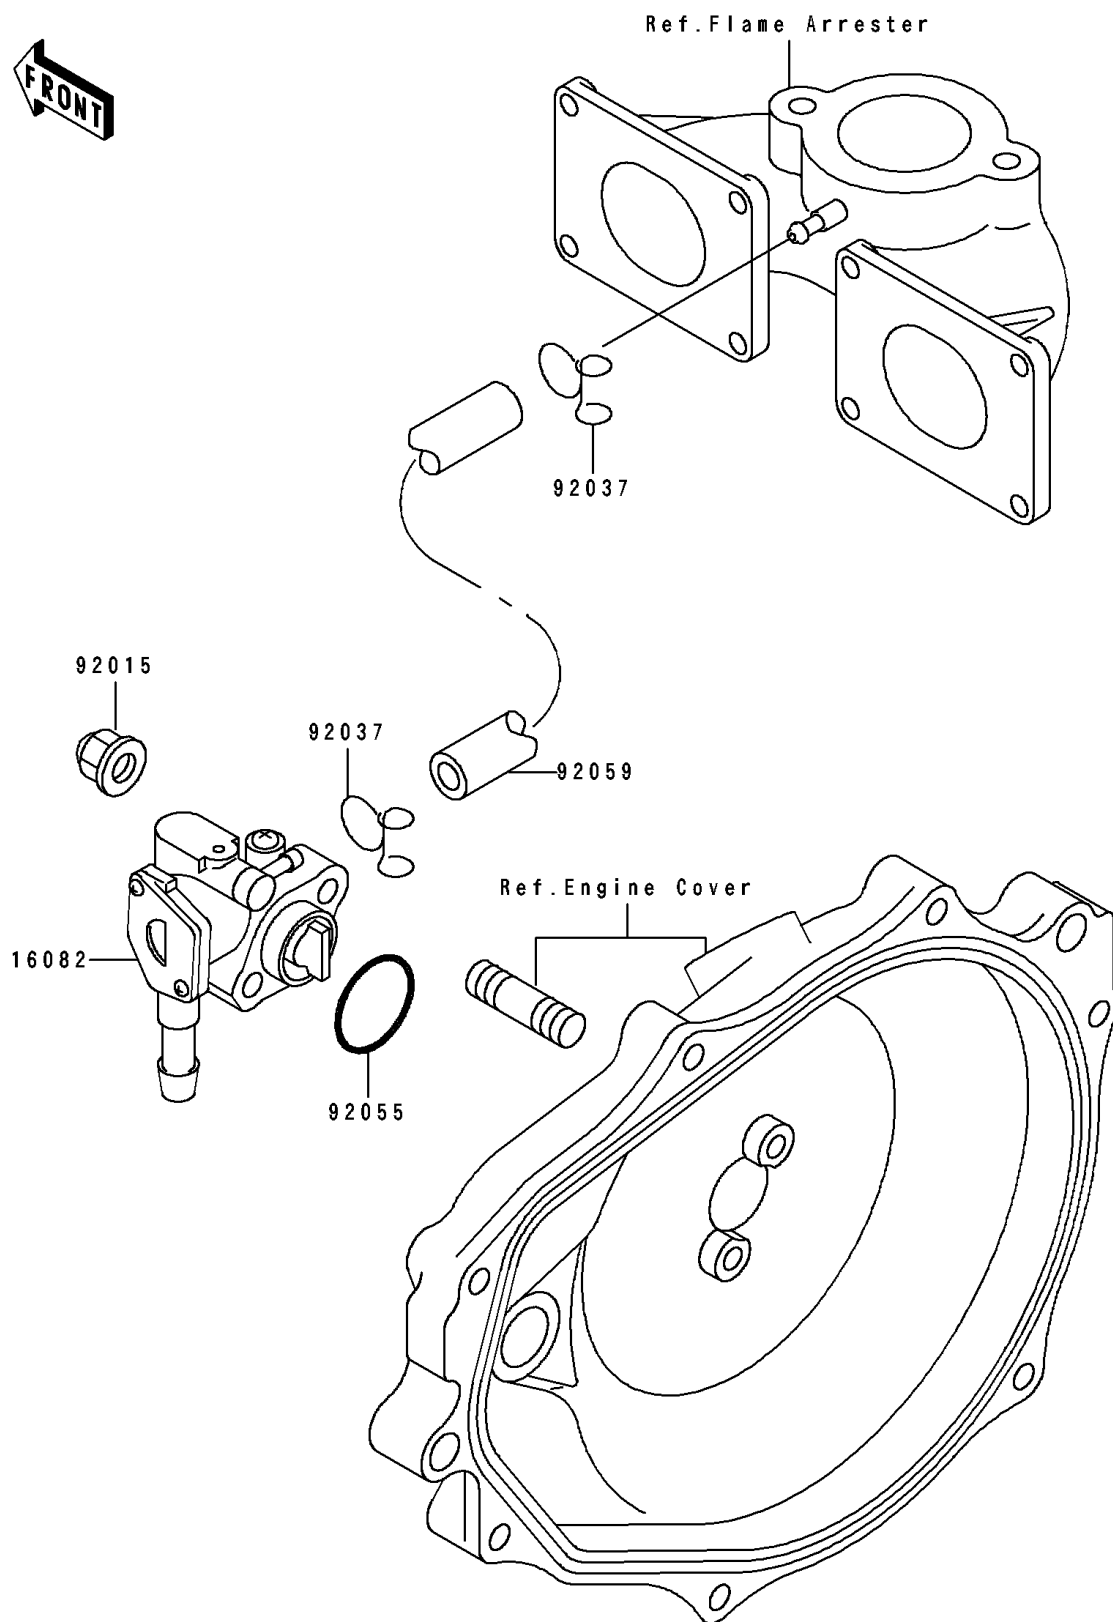

1993 SC PARTS DIAGRAM

Oil Pump

E1710

1993 SC PARTS LIST

Oil Pump

ITEM NAME	PART NUMBER	QUANTITY
PUMP-ASSY-OIL (Ref # 16082)	16082-3710	1
NUT,CAP,6MM (Ref # 92015)	92015-1385	1
CLAMP (Ref # 92037)	92037-3722	1
RING-O,19.5X1.5 (Ref # 92055)	92055-055	1
TUBE,3X6X380 (Ref # 92059)	92059-3755	1