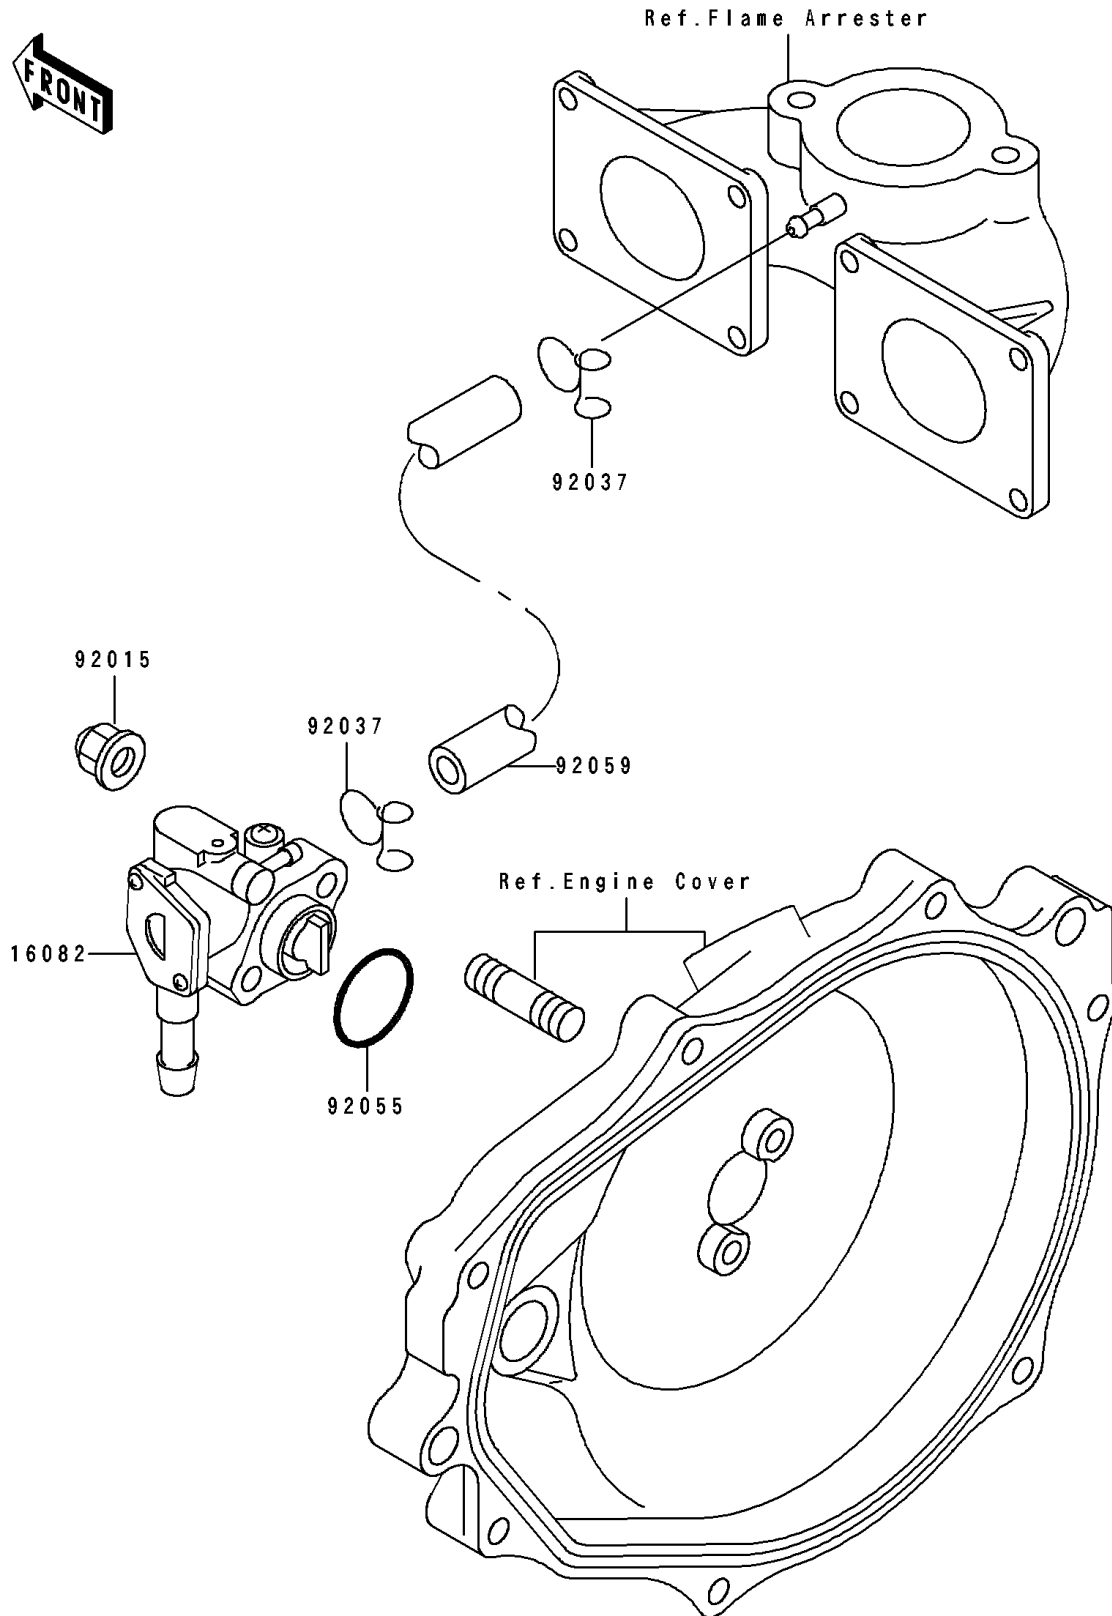

1992 SC PARTS DIAGRAM

Oil Pump

E1710

1992 SC PARTS LIST

Oil Pump

ITEM NAME	PART NUMBER	QUANTITY
PUMP-ASSY-OIL (Ref # 16082)	16082-3710	1
NUT,CAP,6MM (Ref # 92015)	92015-1385	2
CLAMP (Ref # 92037)	92037-3722	2
RING-O,19.5X1.5 (Ref # 92055)	92055-055	1
TUBE,3X6X380 (Ref # 92059)	92059-3755	1