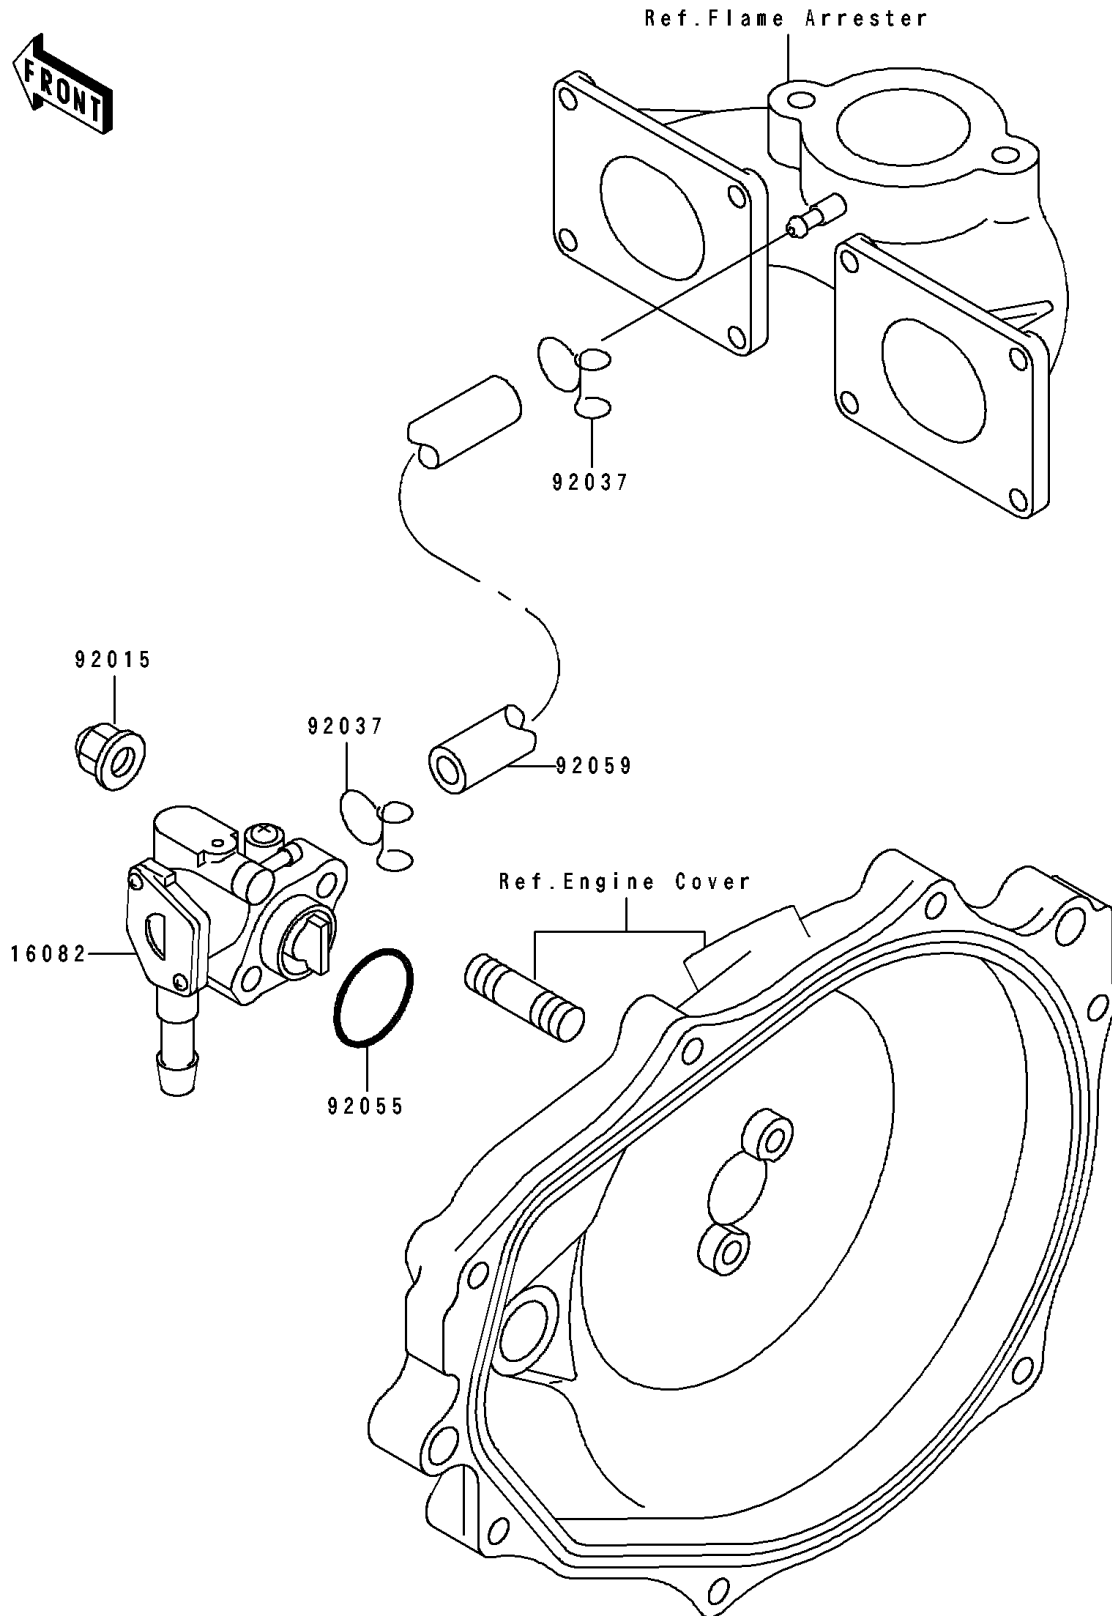

# 1991 SC PARTS DIAGRAM

Oil Pump

E1710

# 1991 SC PARTS LIST

## Oil Pump

ITEM NAME	PART NUMBER	QUANTITY
PUMP-ASSY-OIL (Ref # 16082)	16082-3710	1
NUT,CAP,6MM (Ref # 92015)	92015-1385	2
CLAMP (Ref # 92037)	92037-3722	2
RING-O,19.5X1.5 (Ref # 92055)	92055-055	1
TUBE,3X6X380 (Ref # 92059)	92059-3755	1