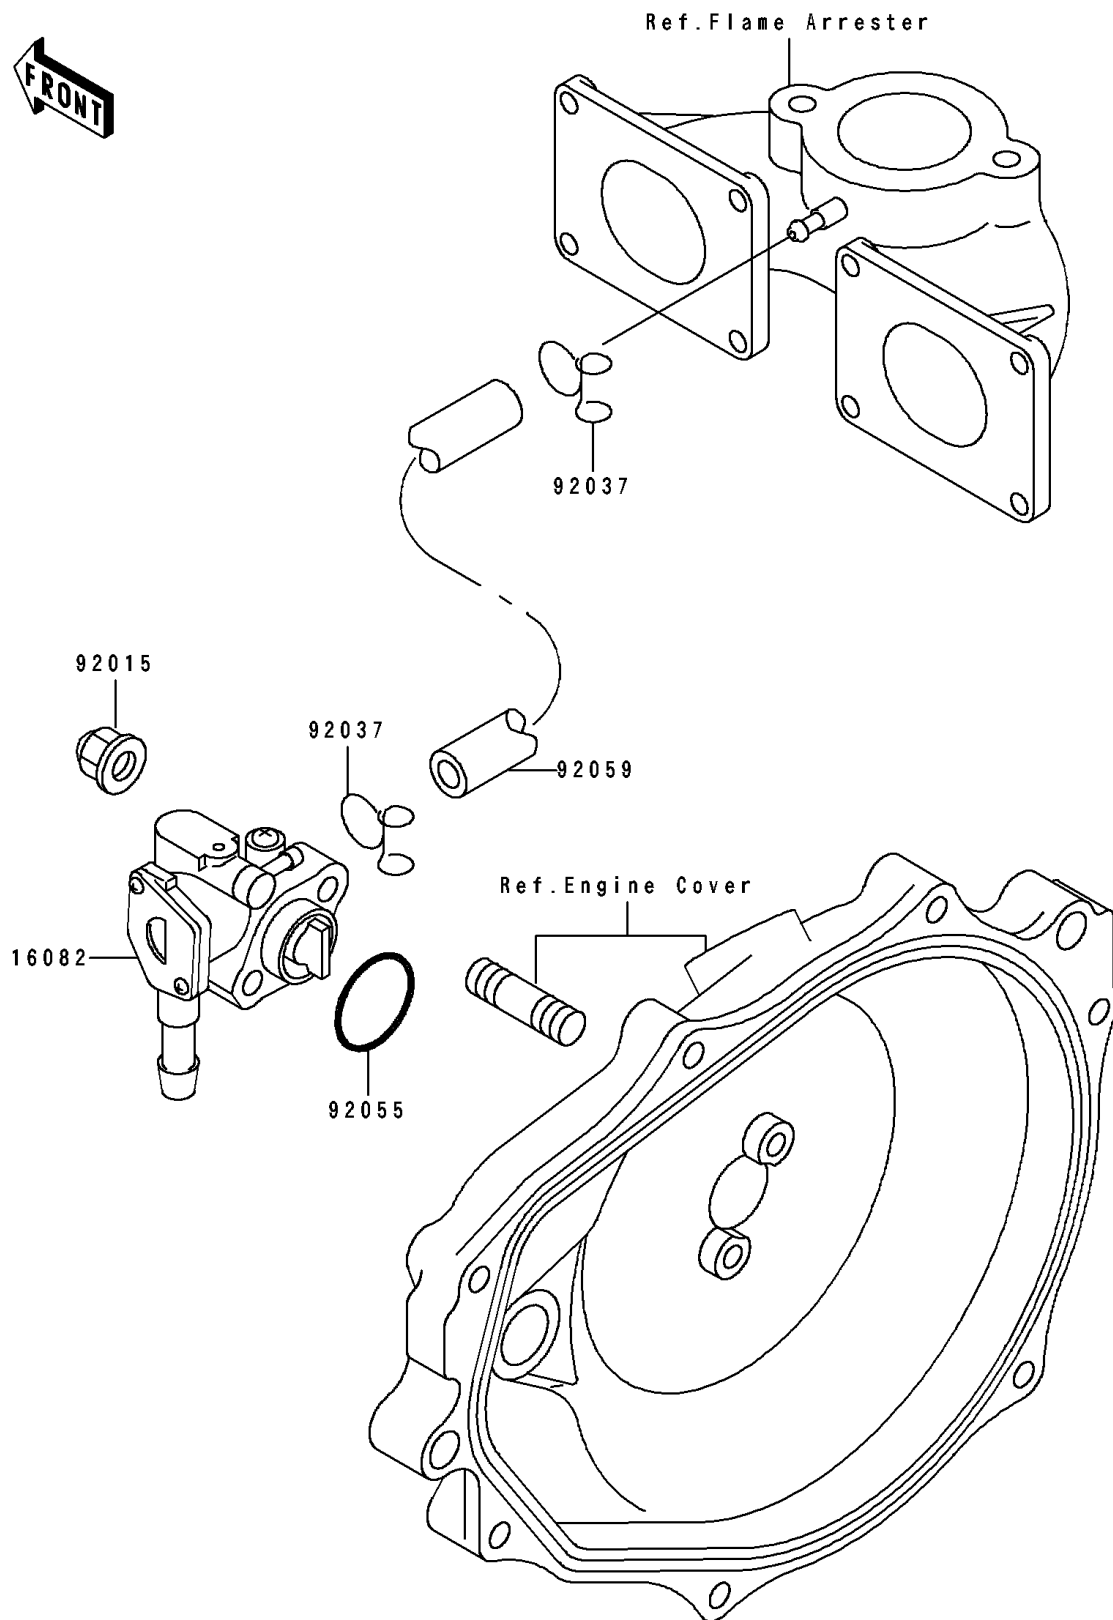

1991 SC PARTS DIAGRAM

Oil Pump

E1710

1991 SC PARTS LIST

Oil Pump

ITEM NAME	PART NUMBER	QUANTITY
PUMP-ASSY-OIL (Ref # 16082)	16082-3710	1
NUT,CAP,6MM (Ref # 92015)	92015-1385	1
CLAMP (Ref # 92037)	92037-3722	1
RING-O,19.5X1.5 (Ref # 92055)	92055-055	1
TUBE,3X6X380 (Ref # 92059)	92059-3755	1