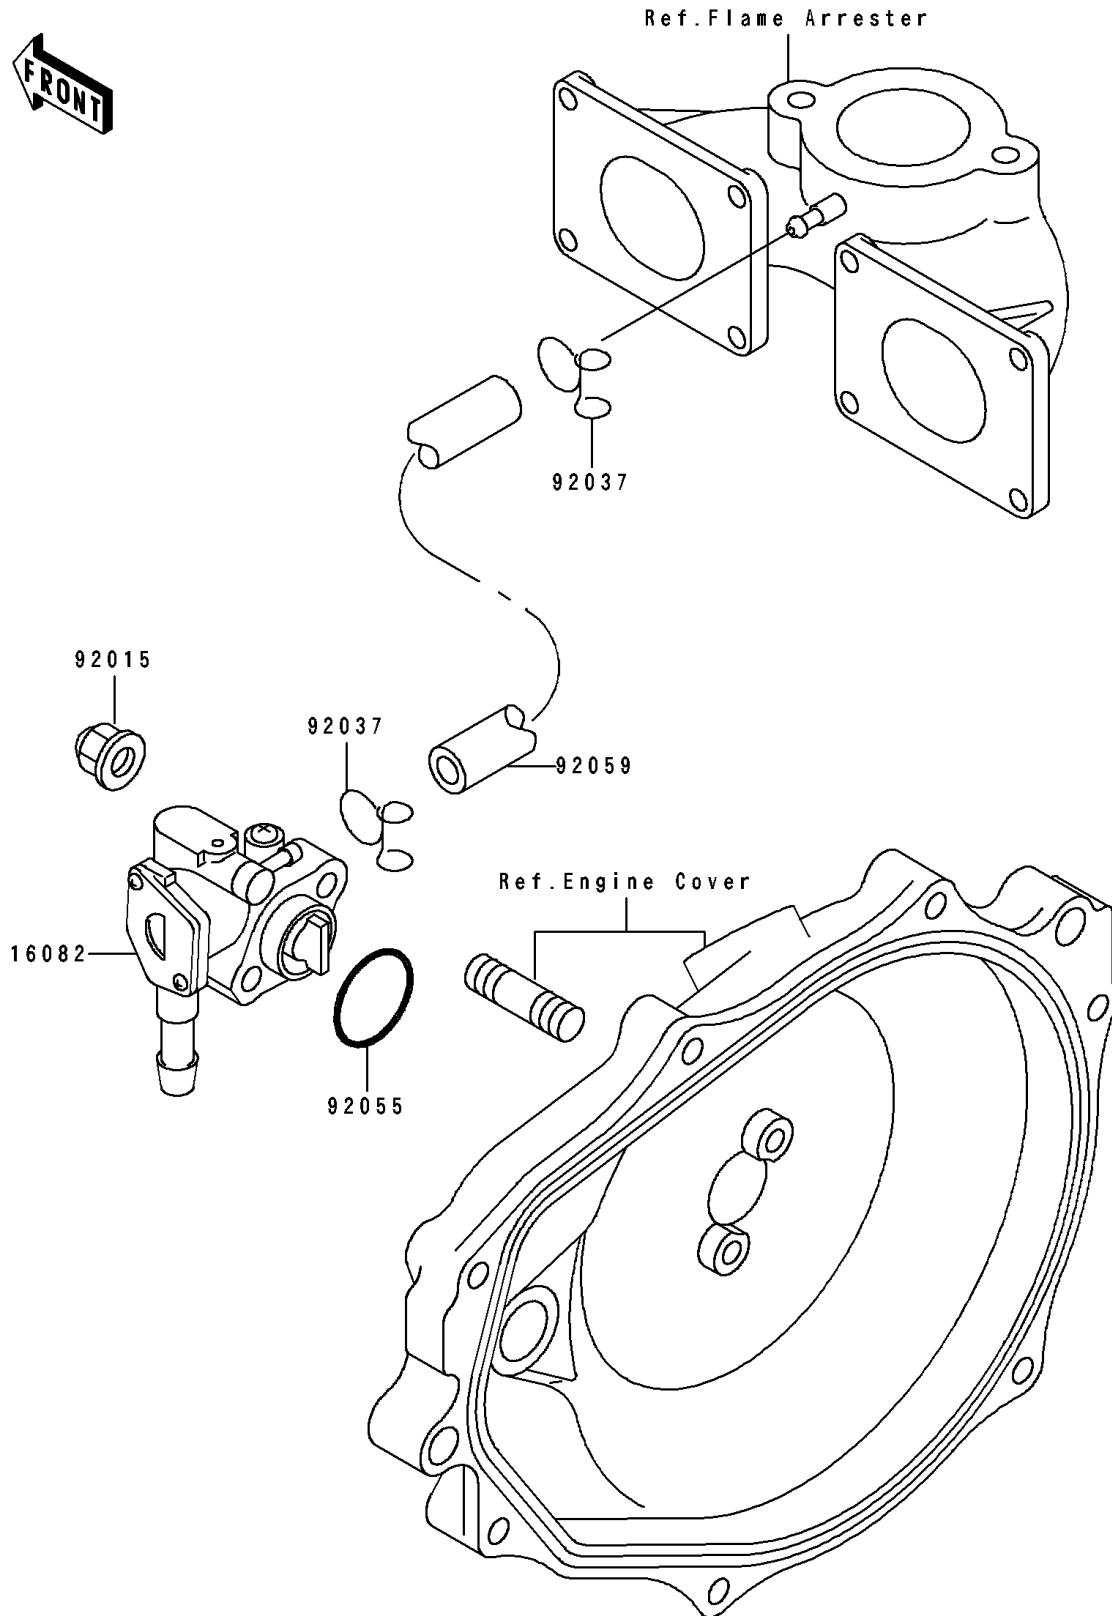

1991 SC PARTS DIAGRAM

Oil Pump

E1710

1991 SC PARTS LIST

Oil Pump

ITEM NAME	PART NUMBER	QUANTITY
PUMP-ASSY-OIL (Ref # 16082)	16082-3710	1
NUT,CAP,6MM (Ref # 92015)	92015-1385	2
CLAMP (Ref # 92037)	92037-3722	2
RING-O,19.5X1.5 (Ref # 92055)	92055-055	1
TUBE,3X6X380 (Ref # 92059)	92059-3755	1