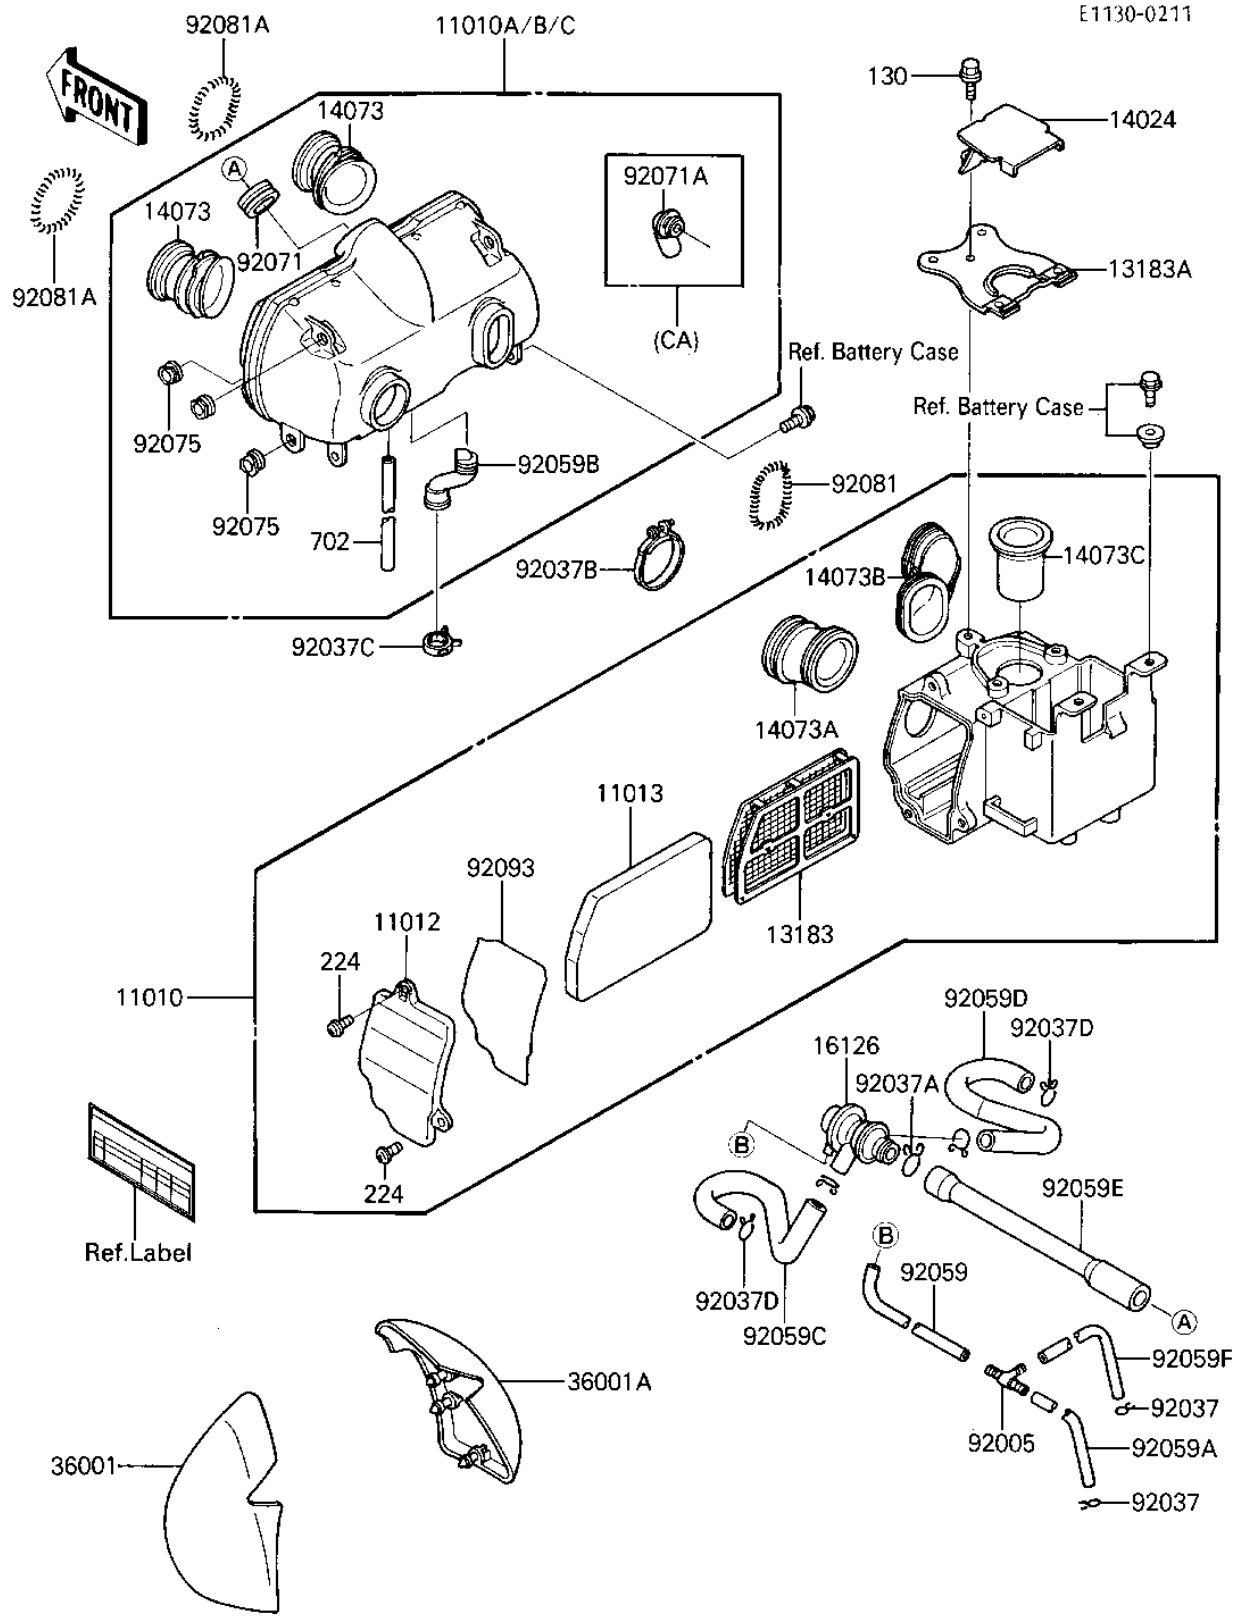

1986 ZL600 Eliminator PARTS DIAGRAM

AIR CLEANER

1986 ZL600 Eliminator PARTS LIST

AIR CLEANER

ITEM NAME	PART NUMBER	QUANTITY
FILTER-ASSY-AIR,RR (Ref # 11010)	11010-1281	1
FILTER-ASSY-AIR,FR (Ref # 11010A)	11010-1286	1
FILTER-ASSY-AIR,FR (Ref # 11010B)	11010-1287	1
FILTER-ASSY-AIR,FR (Canada) (Ref # 11010C)	11010-1291	1
CAP,AIR FILTER ELEMEN (Ref # 11012)	11012-1503	1
ELEMENT-AIR FILTER (Ref # 11013)	11013-1139	1
PLATE,AIR FILTER ELEM (Ref # 13183)	13169-1657	1
PLATE,IGNITION COIL (Ref # 13183A)	13169-1664	1
COVER,AIR INTAKE (Ref # 14024)	14024-1215	1
DUCT,CARBURETOR (Ref # 14073)	14073-1211	4
DUCT,LH (Ref # 14073A)	14073-1249	1
DUCT,RH (Ref # 14073B)	14073-1250	1
DUCT,AIR INTAKE (Ref # 14073C)	14073-1251	1
VALVE ASSY,AIR SWITCH (Ref # 16126)	16126-1005	1
COVER-SIDE,AIR FILTER (Ref # 36001)	36001-1326	1
COVER-SIDE,AIR FILTER (Ref # 36001A)	36001-1327	1
FITTING,TUBE (Ref # 92005)	92005-1017	1
CLAMP-PIPE (Ref # 92037)	92037-072	2
CLAMP (Ref # 92037A)	92037-1076	1
CLAMP (Ref # 92037B)	92037-1554	1
CLAMP (Ref # 92037C)	92037-1730	1
CLAMP,BREATHER TUBE (Ref # 92037D)	92037-213	4
TUBE,4X9X220L (Ref # 92059)	92059-1040	1
TUBE,4X9X80 (Ref # 92059A)	92059-1365	1
TUBE,BREATHER (Ref # 92059B)	92059-1545	1
TUBE,AIR SWITCH VALVE (Ref # 92059C)	92059-1674	1
TUBE,AIR SWITCH VALVE (Ref # 92059D)	92059-1675	1
TUBE,AIR SWITCH-AIR F (Ref # 92059E)	92059-1684	1
TUBE (Ref # 92059F)	92059-1712	1

1986 ZL600 Eliminator PARTS LIST

AIR CLEANER

ITEM NAME	PART NUMBER	QUANTITY
GROMMET,AIR CLEANER (Ref # 92071)	92071-1013	1
CAGROMMET,AIR FILTER (Ref # 92071A)	92071-1114	1
DAMPER,AIR FILTER (Ref # 92075)	92075-1470	6
SPRING (Ref # 92081)	92081-1177	1
SPRING,AIR FILTER DUC (Ref # 92081A)	92144-1771	4
SEAL,AIR FILTER CAP (Ref # 92093)	92093-1212	1
BOLT,FLANGED,6X10 (Ref # 130)	130B0610	1
SCREW-PAN-WP-CROS (Ref # 224)	224B0612	3
TUBE,5X1430 (Ref # 702)	702A051430	1