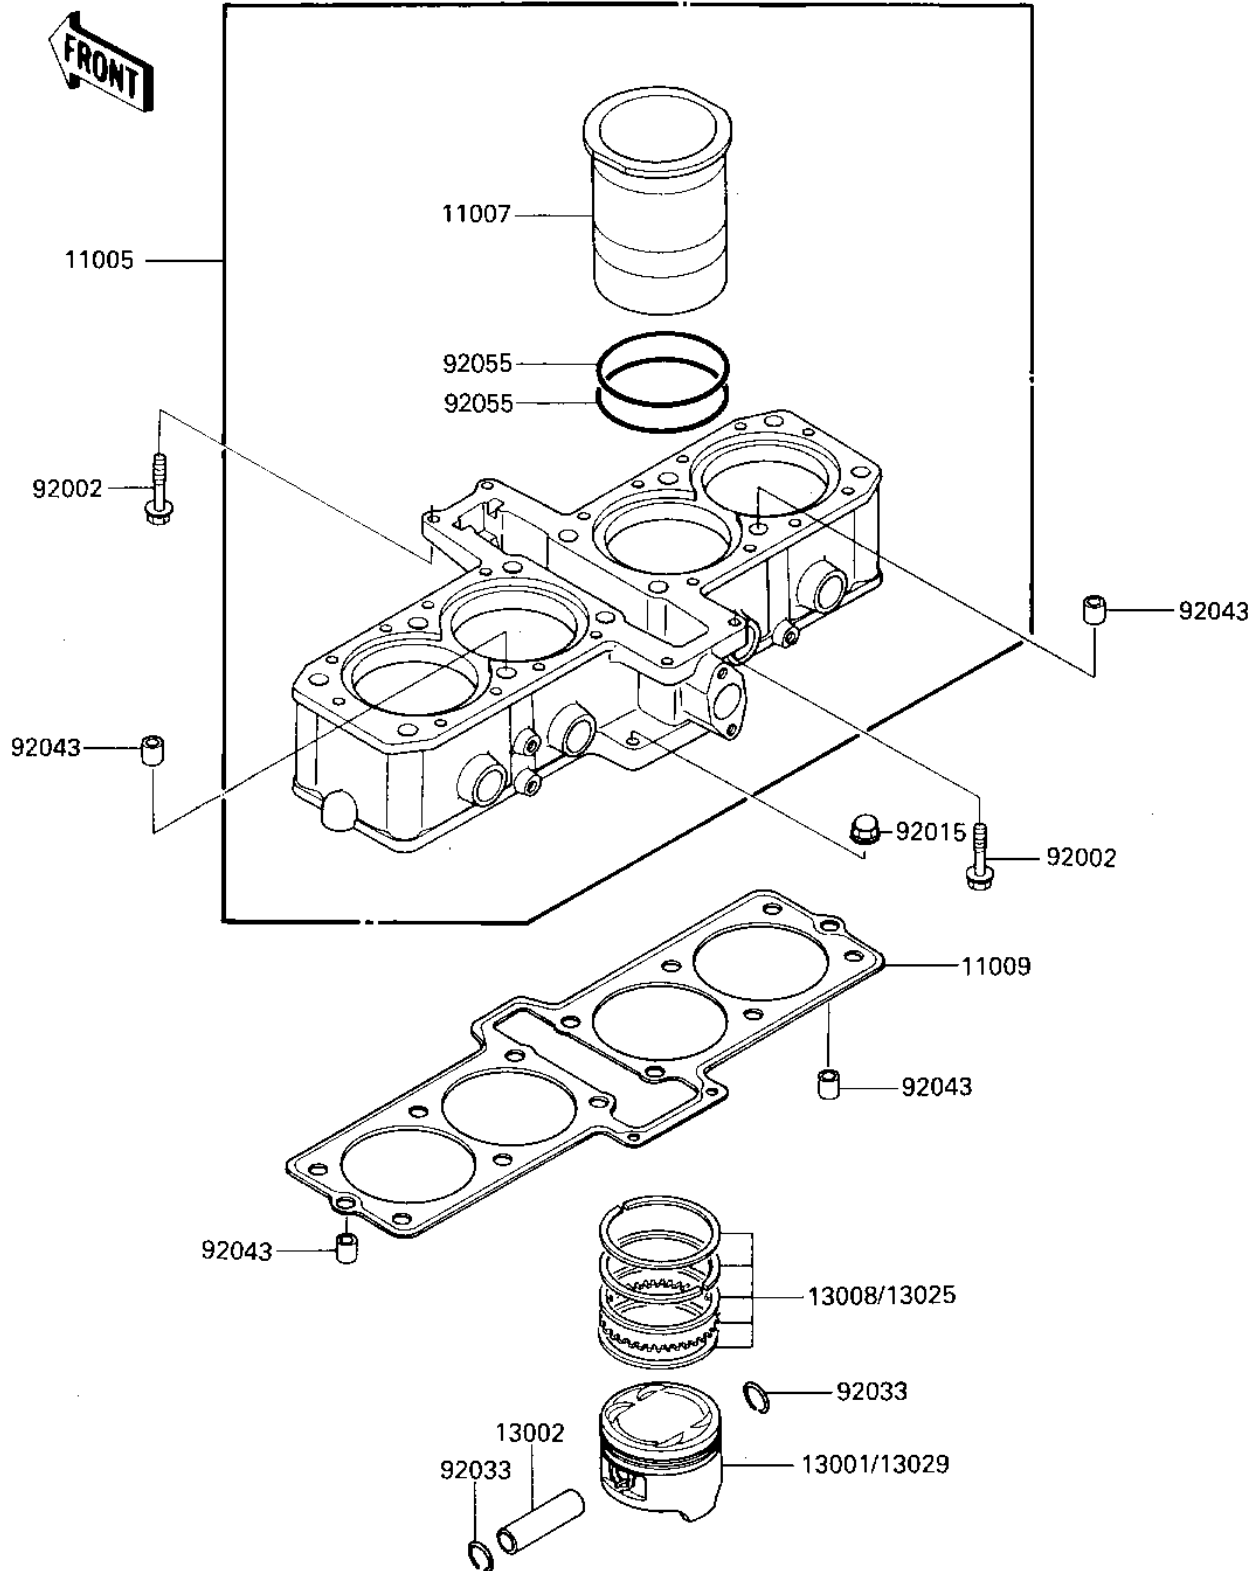

# 1986 ZL600 Eliminator PARTS DIAGRAM

CYLINDER/PISTON

E1120-0084

# 1986 ZL600 Eliminator PARTS LIST

## CYLINDER/PISTON

ITEM NAME	PART NUMBER	QUANTITY
CYLINDER-ENGINE (Ref # 11005)	11005-1493	1
LINER-CYLINDER (Ref # 11007)	11007-1086	4
GASKET,CYLINDER BASE (Ref # 11009)	11009-1578	1
PISTON-ENGINE,STD (Ref # 13001)	13001-1233	4
PIN-PISTON (Ref # 13002)	13002-1057	4
RING-SET-PISTON,STD (Ref # 13008)	13008-1074	4
RING-SET-PISTON L,O/S (Ref # 13025)	13025-1072	4
PISTON-ENGINE L,O/S 0 (Ref # 13029)	13029-1149	4
BOLT,6X28 (Ref # 92002)	92002-1104	4
NUT,CAP 6MM,BLACK (Ref # 92015)	92015-1170	2
RING-SNAP,PISTON PIN (Ref # 92033)	92033-1151	8
PIN,DOWEL,8.2X10X14 (Ref # 92043)	92043-1264	4
RING-O,66.5MM (Ref # 92055)	92055-1287	8