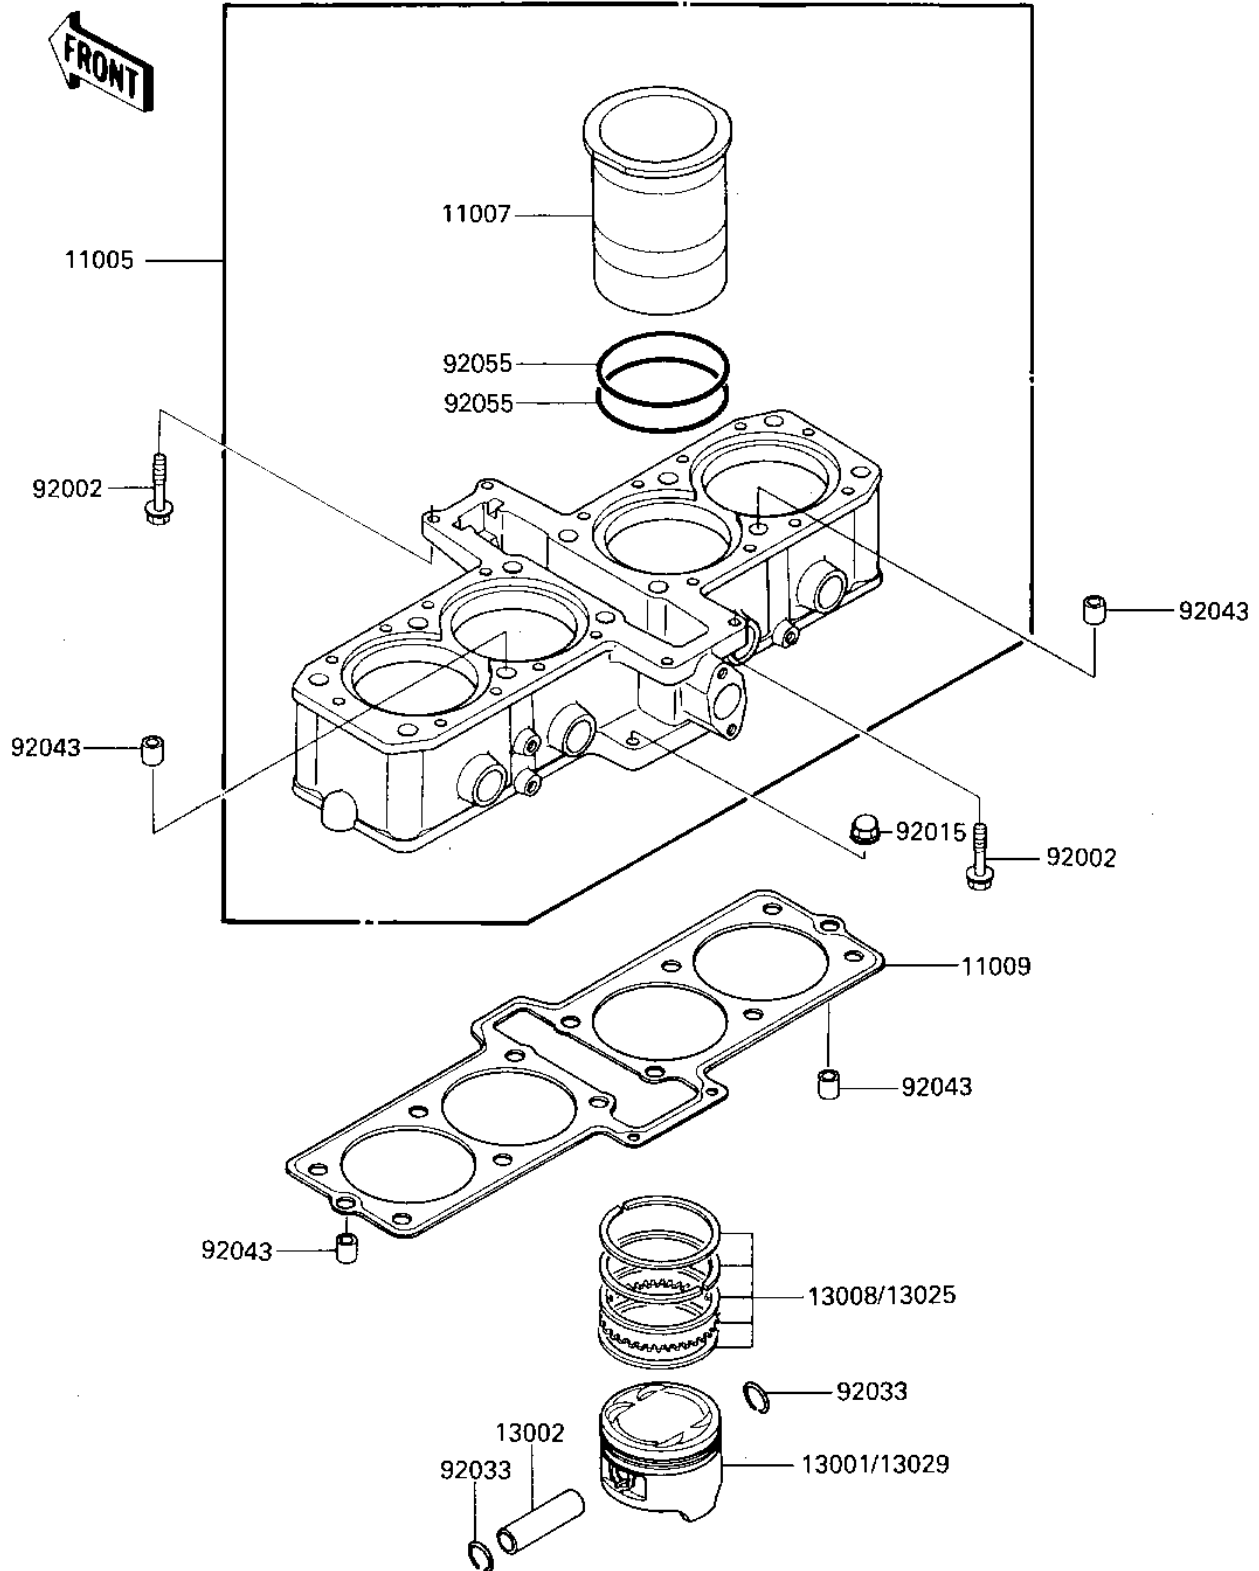

1986 ZL600 Eliminator PARTS DIAGRAM

CYLINDER/PISTON

E1120-0084

1986 ZL600 Eliminator PARTS LIST

CYLINDER/PISTON

ITEM NAME	PART NUMBER	QUANTITY
CYLINDER-ENGINE (Ref # 11005)	11005-1493	1
LINER-CYLINDER (Ref # 11007)	11007-1086	4
GASKET,CYLINDER BASE (Ref # 11009)	11009-1578	1
PISTON-ENGINE,STD (Ref # 13001)	13001-1233	4
PIN-PISTON (Ref # 13002)	13002-1057	4
RING-SET-PISTON,STD (Ref # 13008)	13008-1074	4
RING-SET-PISTON L,O/S (Ref # 13025)	13025-1072	4
PISTON-ENGINE L,O/S 0 (Ref # 13029)	13029-1149	4
BOLT,6X28 (Ref # 92002)	92002-1104	4
NUT,CAP 6MM,BLACK (Ref # 92015)	92015-1170	2
RING-SNAP,PISTON PIN (Ref # 92033)	92033-1151	8
PIN,DOWEL,8.2X10X14 (Ref # 92043)	92043-1264	4
RING-O,66.5MM (Ref # 92055)	92055-1287	8