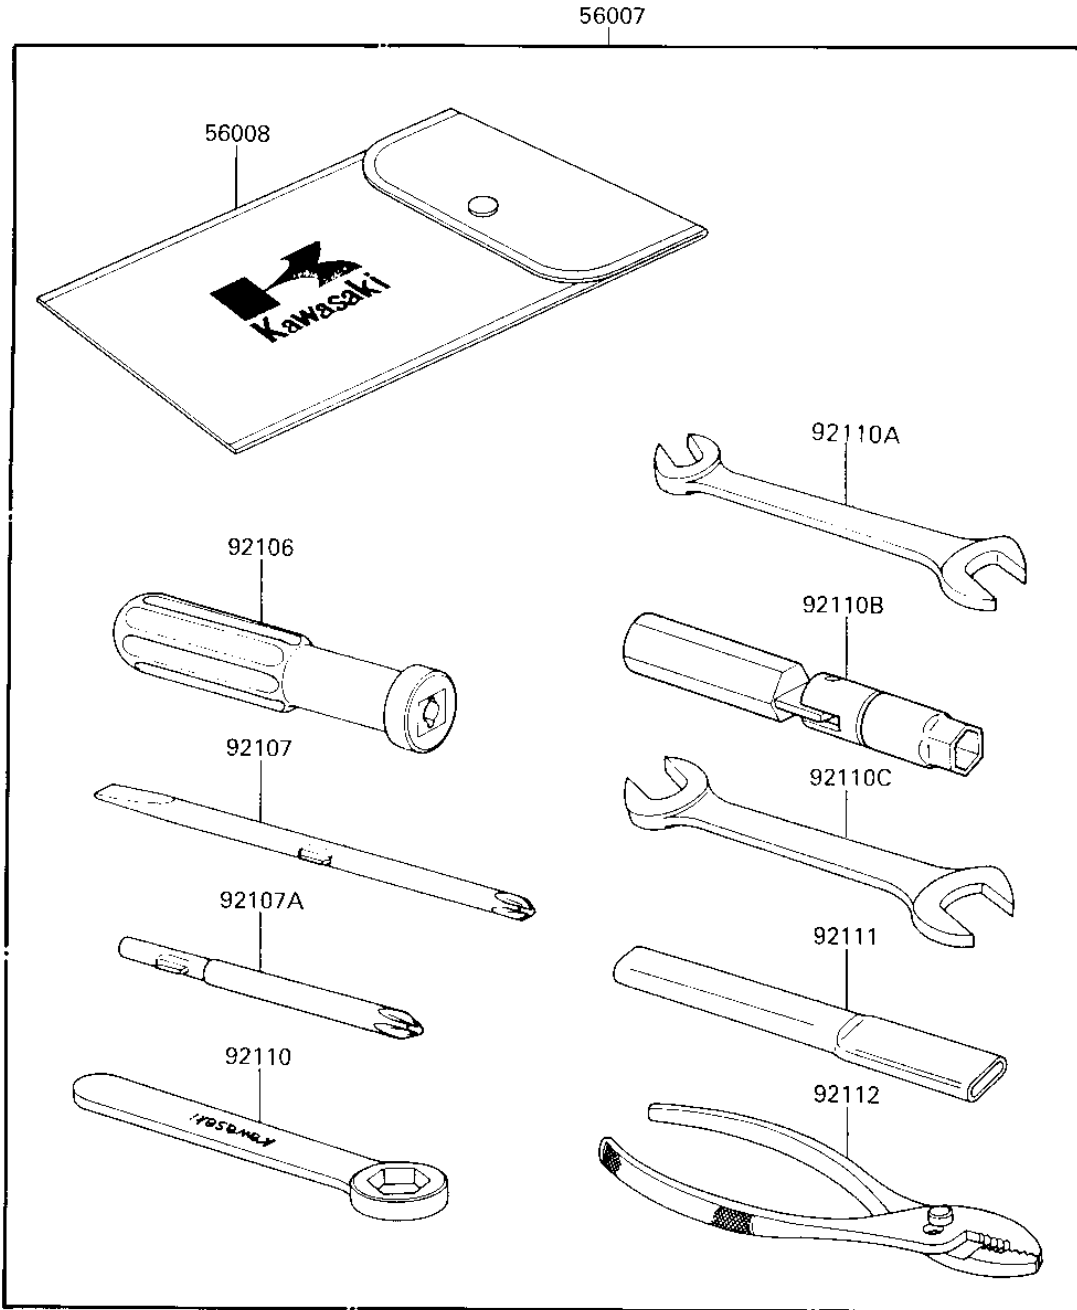

# 1987 Ninja® 250R PARTS DIAGRAM

OWNER TOOLS

F2810-0223

## 1987 Ninja® 250R PARTS LIST

### OWNER TOOLS

ITEM NAME	PART NUMBER	QUANTITY
BOND,#10 (Ref # 14024)	56019-120	1
TOOLKIT (Ref # 56007)	56007-1312	1
BAG,TOOLKIT (Ref # 56008)	56008-1019	1
LIQUID GASKET (Ref # 92104)	92104-002	1
GRIP,SCREW DRIVER (Ref # 92106)	92106-1001	1
TOOL-DRIVER (Ref # 92107)	92107-1052	1
SCREW DRIVER #3 PHLIP (Ref # 92107A)	92107-005	1
TOOL-WRENCH,BOX END,2 (Ref # 92110)	92110-1150	1
TOOL-WRENCH,OPEN END, (Ref # 92110A)	92110-1152	1
TOOL-WRENCH (Ref # 92110B)	92110-1132	1
TOOL-WRENCH,OPEN END, (Ref # 92110C)	92110-1153	1
TOOL,BAR,BOX END WRENCH (Ref # 92111)	92111-004	1
PLIERS,160MM (Ref # 92112)	92112-003	1