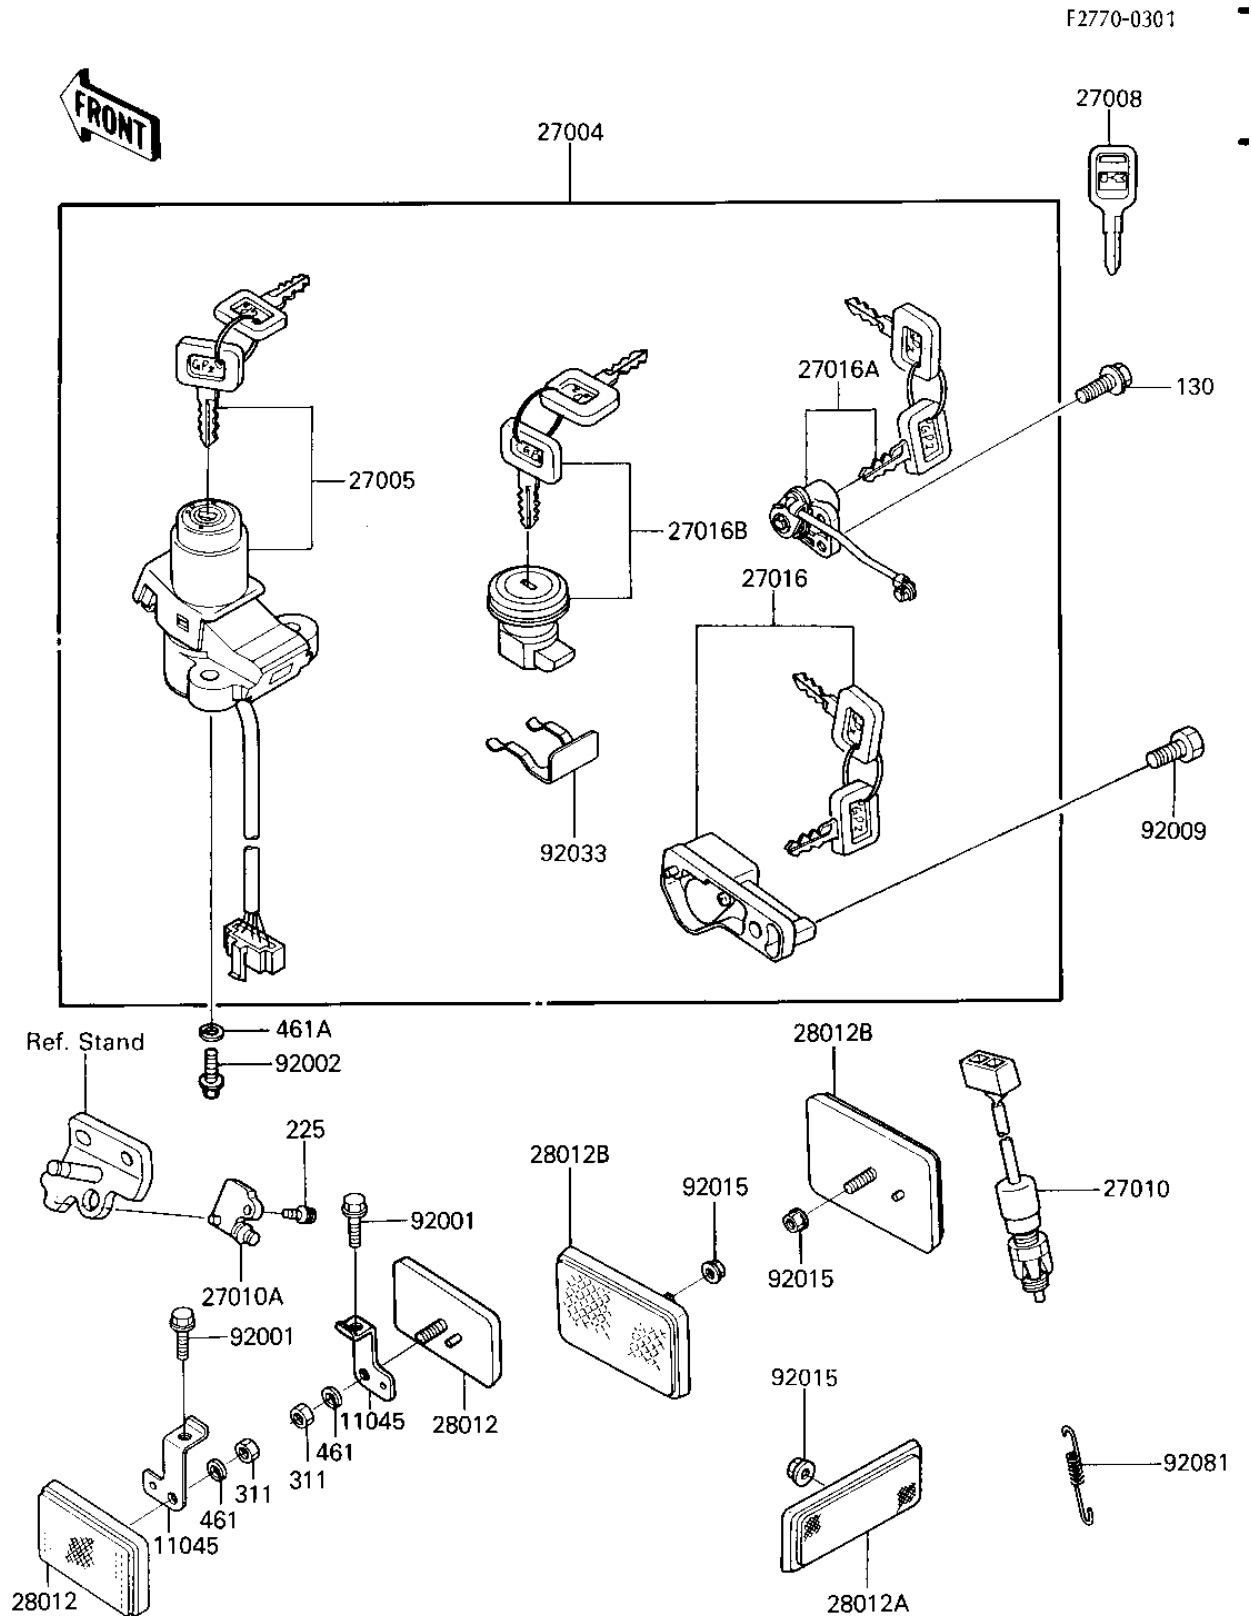

1987 Ninja® 250R PARTS DIAGRAM

IGNITION SWITCH/LOCKS/REFLECTORS

1987 Ninja® 250R PARTS LIST

IGNITION SWITCH/LOCKS/REFLECTORS

ITEM NAME	PART NUMBER	QUANTITY
BRACKET,FR,REFLECTOR (Ref # 11045)	11045-1322	2
SWITCH-ASSY (Ref # 27004)	27004-5330	1
SWITCH-ASSY-IGNITION (Ref # 27005)	27005-5075	1
KEY-LOCK,BLANK (Ref # 27008)	27008-1103	1
SWITCH,BRAKE LAMP (Ref # 27010)	27010-1152	1
SWITCH,BRAKE (Ref # 27010A)	27010-1185	1
LOCK-ASSY,HELMET (Ref # 27016)	27016-5091	1
LOCK-ASSY,SEAT (Ref # 27016A)	27016-5102	1
LOCK-ASSY,TANK CAP CO (Ref # 27016B)	27016-5106	1
REFLECTOR,REFLEX(FRON (Ref # 28012)	28012-1003	2
REFLECTOR,REAR REFLEX (Ref # 28012A)	28012-1005	1
REFLECTOR-REFLEX,RR (Ref # 28012B)	28012-1054	2
BOLT,6X14,BLACK (Ref # 92001)	92001-1847	2
BOLT (Ref # 92002)	92002-1333	2
SCREW,5X16 (Ref # 92009)	92009-1305	1
NUT,FLANGED,5MM (Ref # 92015)	92015-1259	4
RING-SNAP,COWLING POC (Ref # 92033)	92033-1095	1
SPRING BRAKE LAMP SW (Ref # 92081)	27011-004	1
BOLT-FLANGED (Ref # 130)	130B0510	2
SCREW-PAN-WSP-CROS (Ref # 225)	225C0416	1
NUT,5MM (Ref # 311)	311B0500	2
WASHER SPRING 5MM (Ref # 461)	461F0500	2
WASHER SPRING 6MM (Ref # 461A)	461F0600	2