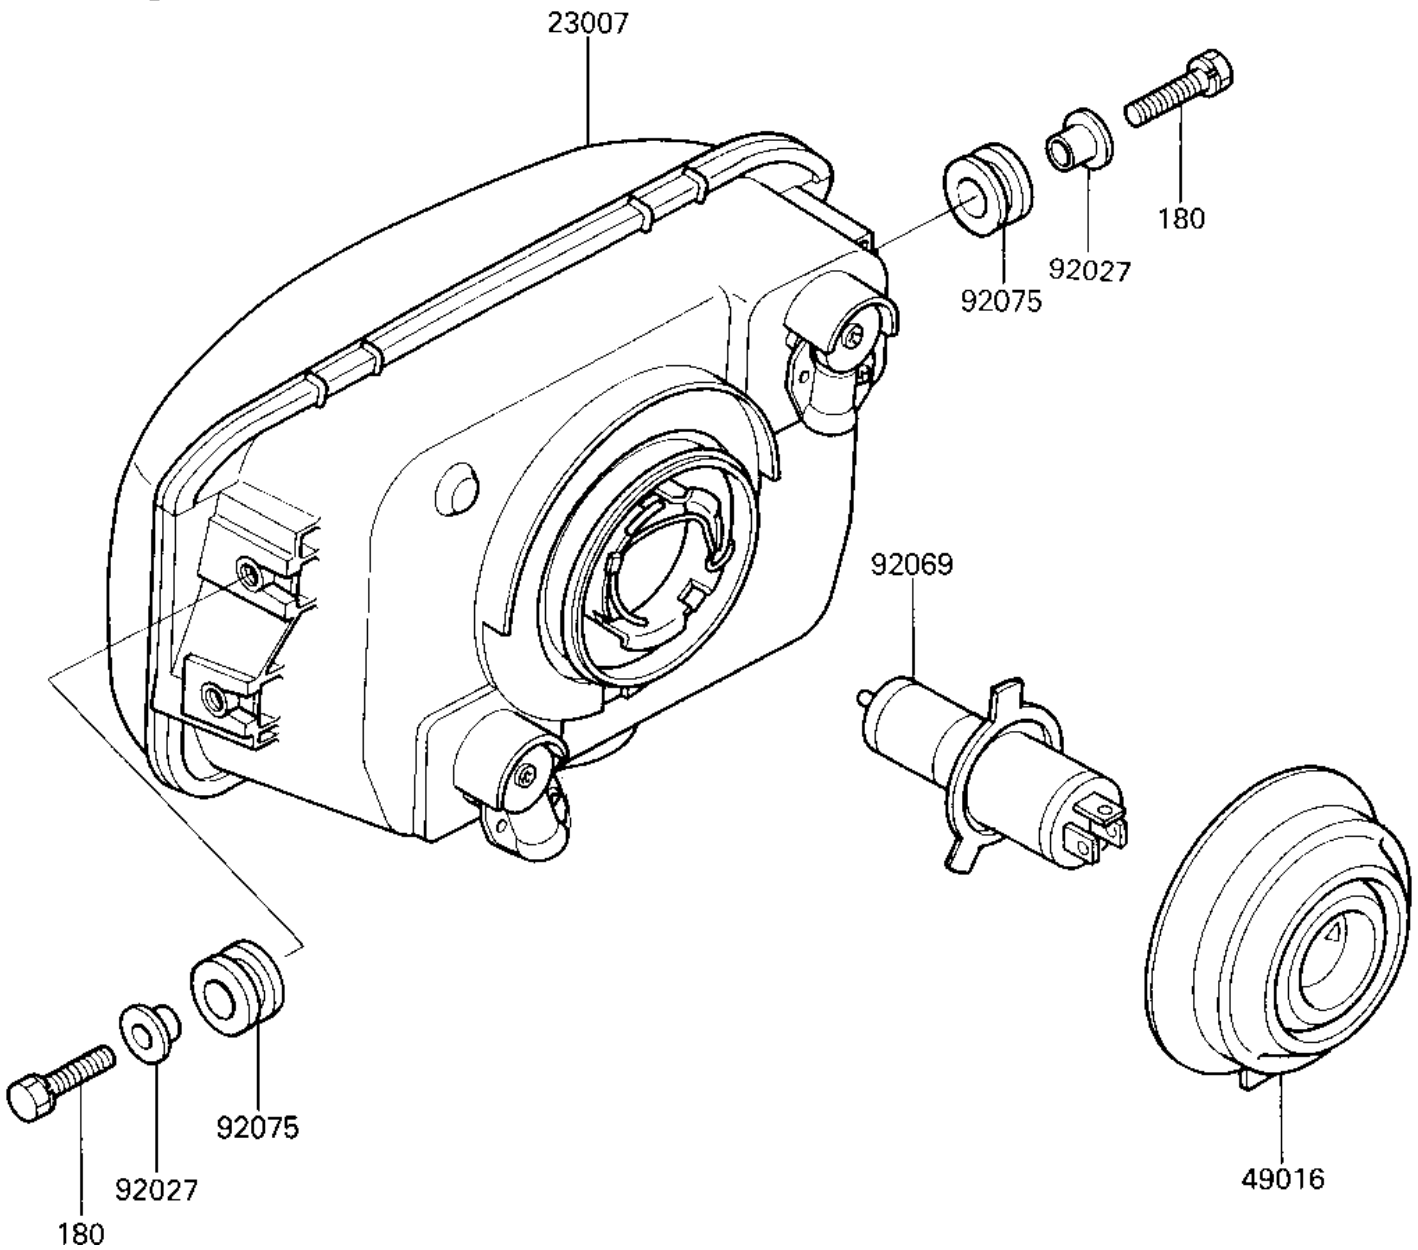

1986 Ninja® 250R PARTS DIAGRAM

HEADLIGHT

F2710-0262

1986 Ninja® 250R PARTS LIST

HEADLIGHT

ITEM NAME	PART NUMBER	QUANTITY
LENS-COMP,HEAD LAMP (Ref # 23007)	23007-1194	1
COVER-SEAL,HEAD LAMP (Ref # 49016)	49016-1108	1
COLLAR (Ref # 92027)	92027-251	4
BULB,12V-60/55W (Ref # 92069)	92069-1002	1
DAMPER (Ref # 92075)	92075-1690	4
BOLT-UPSET-WS,6X25 (Ref # 180)	180D0625	4