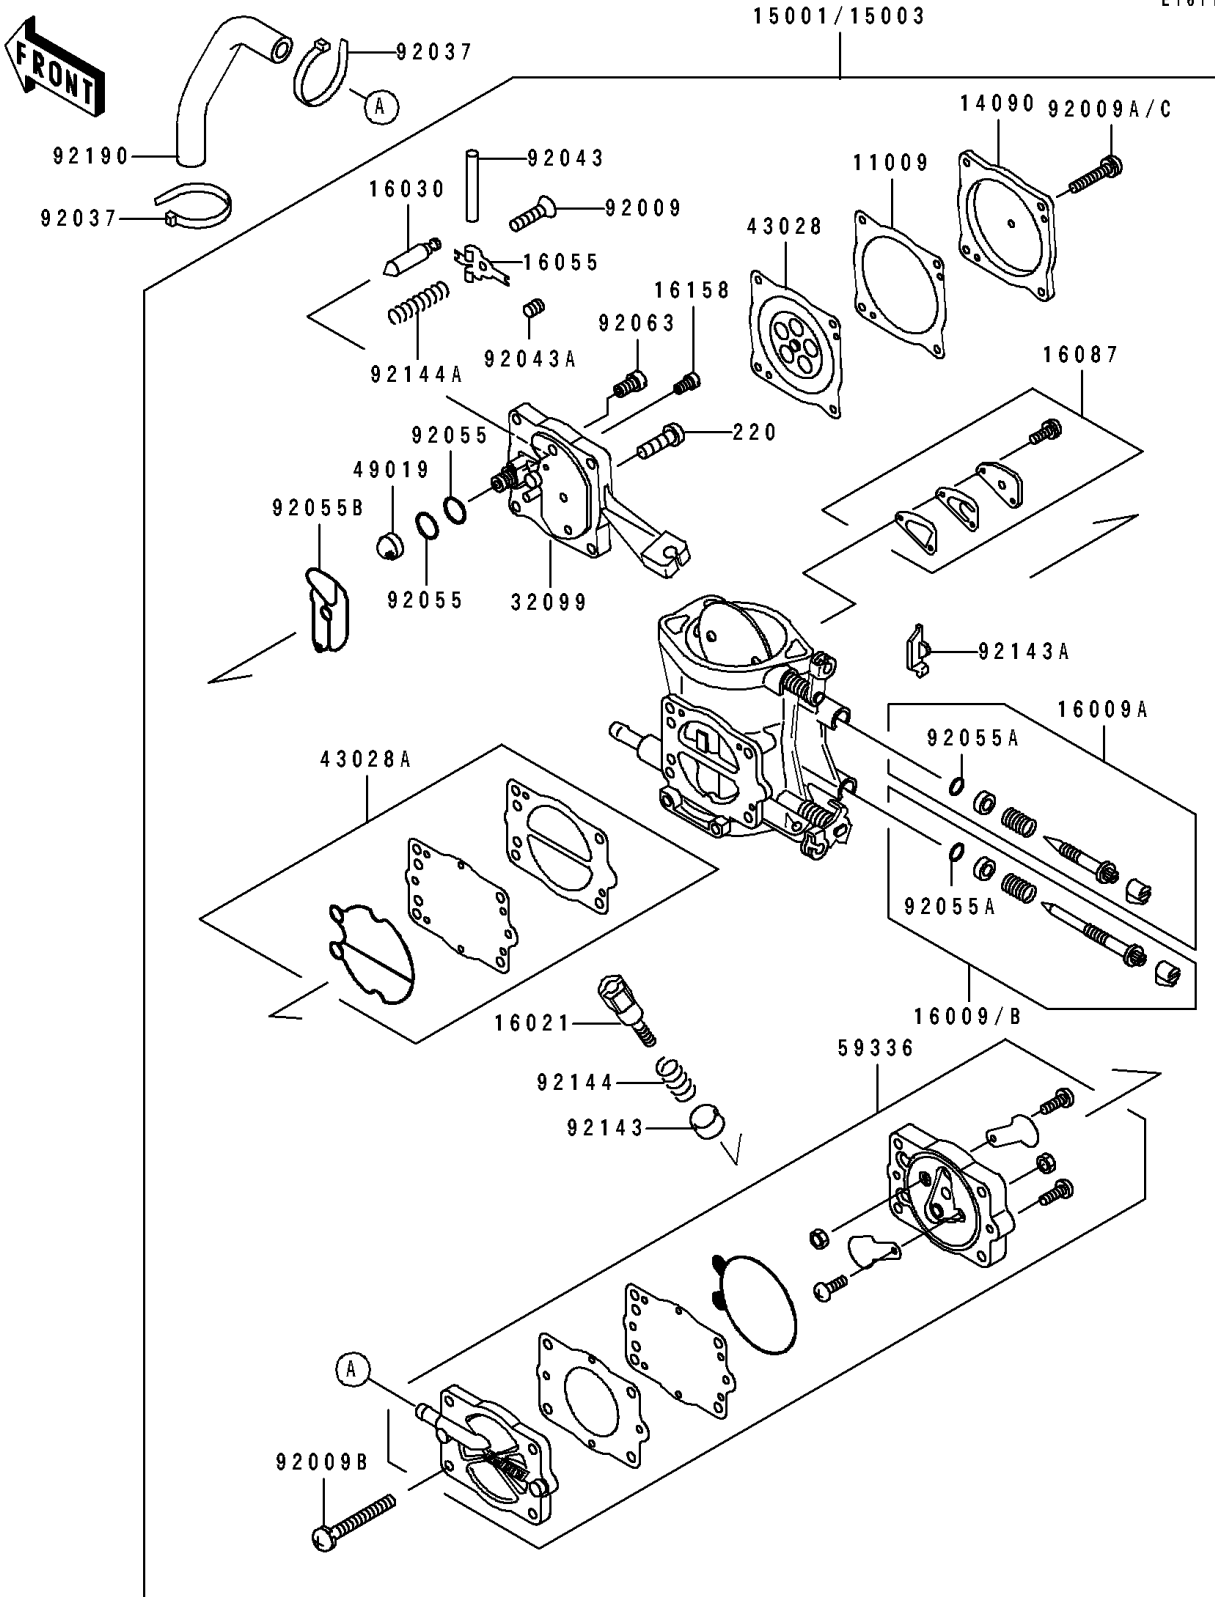

1993 SC PARTS DIAGRAM

Carburetor

E1611

1993 SC PARTS LIST

Carburetor

ITEM NAME	PART NUMBER	QUANTITY
GASKET,DIAPHRAGM (Ref # 11009)	11009-3730	1
COVER,DIAPHRAGM (Ref # 14090)	14090-3702	1
CARBURETOR-ASSY (Ref # 15001)	15001-3762	1
NEEDLE-JET,SLOW (Ref # 16009)	16009-3712	1
NEEDLE-JET,MAIN (Ref # 16009A)	16009-3713	1
SCREW-THROTTLE STOP (Ref # 16021)	16021-3702	1
VALVE-FLOAT (Ref # 16030)	16030-3701	1
ARM-FLOAT (Ref # 16055)	16055-3701	1
VALVE-CHECK (Ref # 16087)	16087-3703	1
JET-SLOW,#58 (Ref # 16158)	16158-3708	1
CASE,CARBURETOR (Ref # 32099)	32099-3755	1
DIAPHRAGM,CARBURETOR (Ref # 43028)	43028-3704	1
DIAPHRAGM,PUMP (Ref # 43028A)	43028-3706	1
FILTER-FUEL,STRAINER (Ref # 49019)	49019-3707	1
CASE-PUMP (Ref # 59336)	59336-3709	1
SCREW,3X6 (Ref # 92009)	92009-3712	1
SCREW,4X18 (Ref # 92009A)	92009-3782	1
SCREW,5X28 (Ref # 92009B)	92009-3783	1
CLAMP (Ref # 92037)	92037-1173	1
PIN,FLOAT (Ref # 92043)	92043-1209	1
PIN,THROTTLE STOP SCREW (Ref # 92043A)	92043-3712	1
RING-O (Ref # 92055)	92055-1246	1
RING-O,ADJUST SCREW (Ref # 92055A)	92055-3713	1
RING-O (Ref # 92055B)	92055-3734	1
JET-MAIN,#120 (Ref # 92063)	92063-3702	1
COLLAR,THROTTLE STOP SCREW (Ref # 92143)	92143-3709	1
COLLAR (Ref # 92143A)	92143-3727	1
SPRING,THROTTLE STOP SCREW (Ref # 92144)	92144-3706	1
SPRING,FLOAT ARM (Ref # 92144A)	92144-3733	1

1993 SC PARTS LIST

Carburetor

ITEM NAME	PART NUMBER	QUANTITY
TUBE (Ref # 92190)	92190-3733	1
SCREW-PAN-CROS (Ref # 220)	220D0408	1