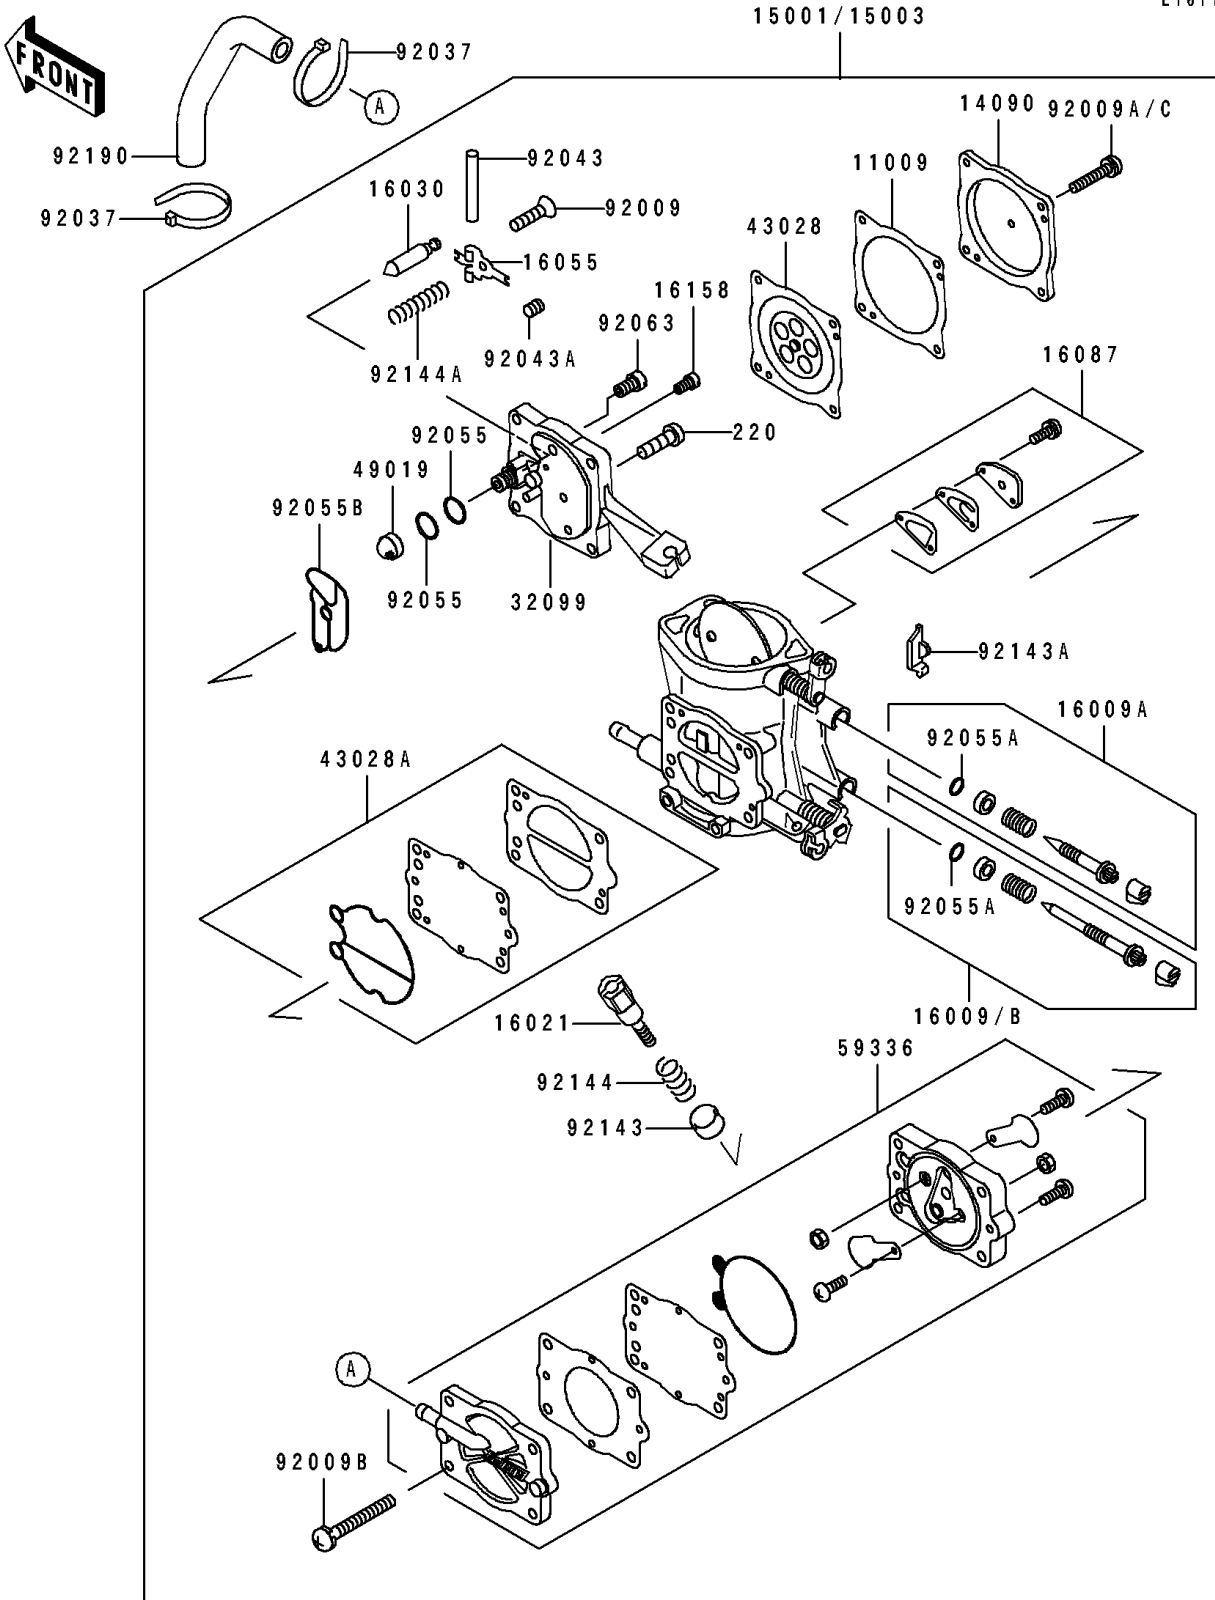

# 1992 SC PARTS DIAGRAM

Carburetor

E1611

# 1992 SC PARTS LIST

## Carburetor

ITEM NAME	PART NUMBER	QUANTITY
GASKET,DIAPHRAGM (Ref # 11009)	11009-3730	1
COVER,DIAPHRAGM (Ref # 14090)	14090-3702	1
CARBURETOR-ASSY (Ref # 15001)	15001-3762	1
NEEDLE-JET,SLOW (Ref # 16009)	16009-3712	1
NEEDLE-JET,MAIN (Ref # 16009A)	16009-3713	1
SCREW-THROTTLE STOP (Ref # 16021)	16021-3702	1
VALVE-FLOAT (Ref # 16030)	16030-3701	1
ARM-FLOAT (Ref # 16055)	16055-3701	1
VALVE-CHECK (Ref # 16087)	16087-3703	1
JET-SLOW,#58 (Ref # 16158)	16158-3708	1
CASE,CARBURETOR (Ref # 32099)	32099-3755	1
DIAPHRAGM,CARBURETOR (Ref # 43028)	43028-3704	1
DIAPHRAGM,PUMP (Ref # 43028A)	43028-3706	1
FILTER-FUEL,STRAINER (Ref # 49019)	49019-3707	1
CASE-PUMP (Ref # 59336)	59336-3709	1
SCREW,3X6 (Ref # 92009)	92009-3712	1
SCREW,4X18 (Ref # 92009A)	92009-3782	4
SCREW,5X28 (Ref # 92009B)	92009-3783	4
CLAMP (Ref # 92037)	92037-1173	2
PIN,FLOAT (Ref # 92043)	92043-1209	1
PIN,THROTTLE STOP SCREW (Ref # 92043A)	92043-3712	1
RING-O (Ref # 92055)	92055-1246	2
RING-O,ADJUST SCREW (Ref # 92055A)	92055-3713	2
RING-O (Ref # 92055B)	92055-3734	1
JET-MAIN,#120 (Ref # 92063)	92063-3702	1
COLLAR,THROTTLE STOP SCREW (Ref # 92143)	92143-3709	1
COLLAR (Ref # 92143A)	92143-3727	1
SPRING,THROTTLE STOP SCREW (Ref # 92144)	92144-3706	1
SPRING,FLOAT ARM (Ref # 92144A)	92144-3733	1

## 1992 SC PARTS LIST

Carburetor

ITEM NAME	PART NUMBER	QUANTITY
TUBE (Ref # 92190)	92190-3733	1
SCREW-PAN-CROS (Ref # 220)	220D0408	1