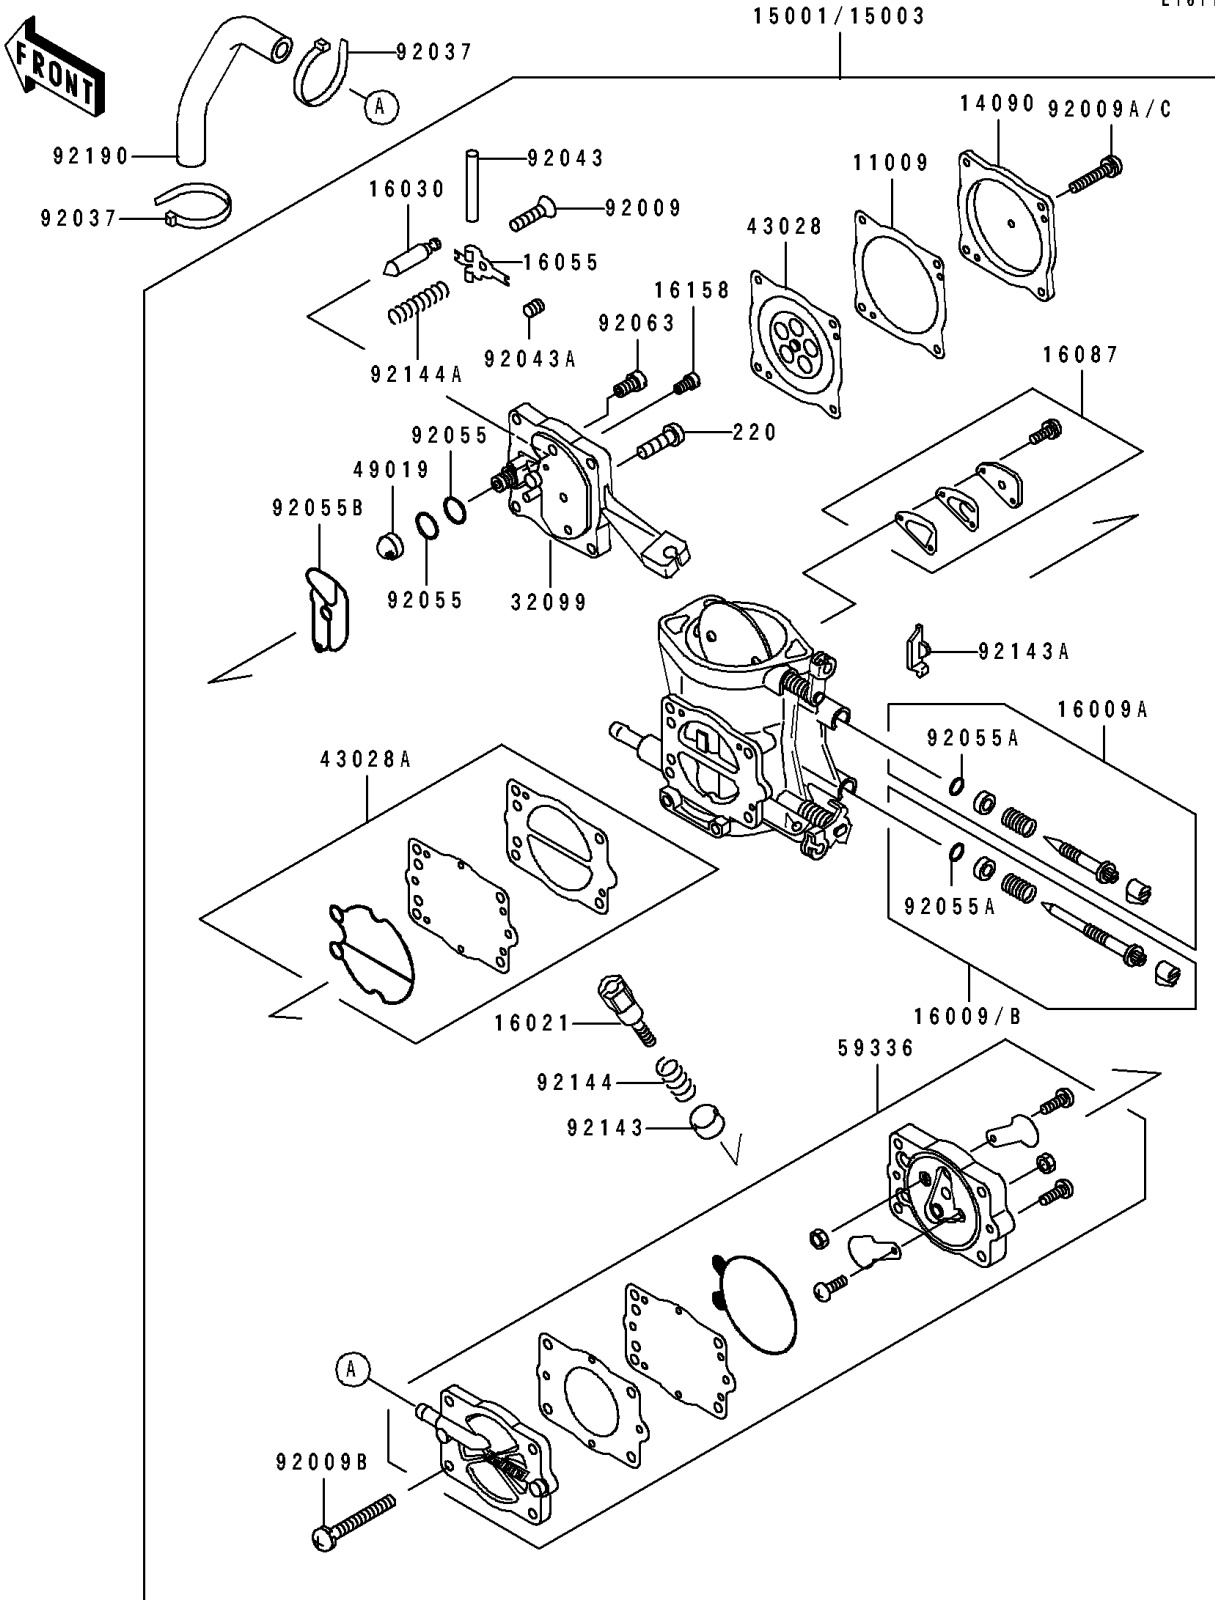

1991 SC PARTS DIAGRAM

Carburetor

E1611

1991 SC PARTS LIST

Carburetor

ITEM NAME	PART NUMBER	QUANTITY
GASKET,DIAPHRAGM (Ref # 11009)	11009-3730	1
COVER,DIAPHRAGM (Ref # 14090)	14090-3702	1
CARBURETOR-ASSY (Ref # 15001)	15001-3762	1
NEEDLE-JET,SLOW (Ref # 16009)	16009-3712	1
NEEDLE-JET,MAIN (Ref # 16009A)	16009-3713	1
SCREW-THROTTLE STOP (Ref # 16021)	16021-3702	1
VALVE-FLOAT (Ref # 16030)	16030-3701	1
ARM-FLOAT (Ref # 16055)	16055-3701	1
VALVE-CHECK (Ref # 16087)	16087-3703	1
JET-SLOW,#58 (Ref # 16158)	16158-3708	1
CASE,CARBURETOR (Ref # 32099)	32099-3755	1
DIAPHRAGM,CARBURETOR (Ref # 43028)	43028-3704	1
DIAPHRAGM,PUMP (Ref # 43028A)	43028-3706	1
FILTER-FUEL,STRAINER (Ref # 49019)	49019-3707	1
CASE-PUMP (Ref # 59336)	59336-3709	1
SCREW,3X6 (Ref # 92009)	92009-3712	1
SCREW,4X18 (Ref # 92009A)	92009-3782	4
SCREW,5X28 (Ref # 92009B)	92009-3783	4
CLAMP (Ref # 92037)	92037-1173	2
PIN,FLOAT (Ref # 92043)	92043-1209	1
PIN,THROTTLE STOP SCREW (Ref # 92043A)	92043-3712	1
RING-O (Ref # 92055)	92055-1246	2
RING-O,ADJUST SCREW (Ref # 92055A)	92055-3713	2
RING-O (Ref # 92055B)	92055-3734	1
JET-MAIN,#120 (Ref # 92063)	92063-3702	1
COLLAR,THROTTLE STOP SCREW (Ref # 92143)	92143-3709	1
COLLAR (Ref # 92143A)	92143-3727	1
SPRING,THROTTLE STOP SCREW (Ref # 92144)	92144-3706	1
SPRING,FLOAT ARM (Ref # 92144A)	92144-3733	1

1991 SC PARTS LIST

Carburetor

ITEM NAME	PART NUMBER	QUANTITY
TUBE (Ref # 92190)	92190-3733	1
SCREW-PAN-CROS (Ref # 220)	220D0408	1