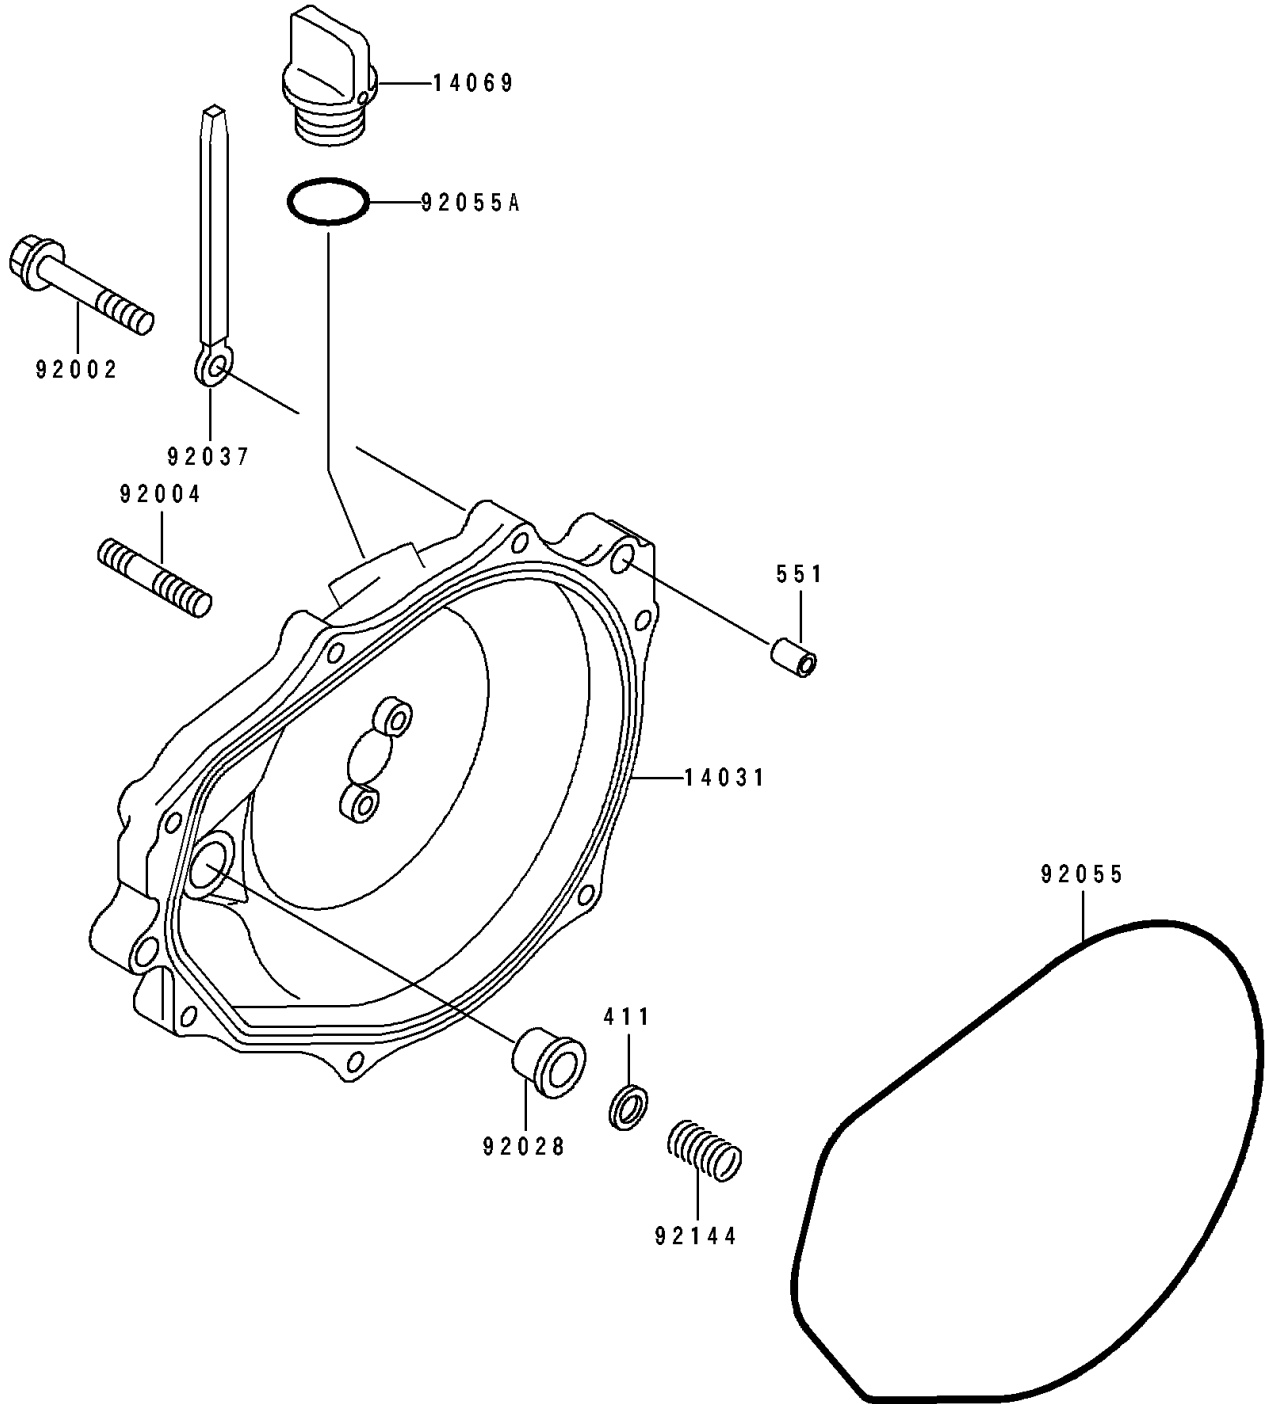

1993 SC PARTS DIAGRAM

Engine Cover(s)

E1431

1993 SC PARTS LIST

Engine Cover(s)

ITEM NAME	PART NUMBER	QUANTITY
COVER-GENERATOR (Ref # 14031)	14031-3710	1
BREATHER (Ref # 14069)	14069-3709	1
BOLT,6X30 (Ref # 92002)	92002-3726	1
STUD (Ref # 92004)	92004-3710	1
BUSHING (Ref # 92028)	92028-3718	1
CLAMP,L=100 (Ref # 92037)	92037-3736	1
RING-O,GENERATOR COVER (Ref # 92055)	92055-3712	1
RING-O (Ref # 92055A)	92055-515	1
SPRING (Ref # 92144)	92144-3728	1
WASHER-PLAIN,5MM (Ref # 411)	411S0500	1
PIN-DOWEL (Ref # 551)	551R0812	1