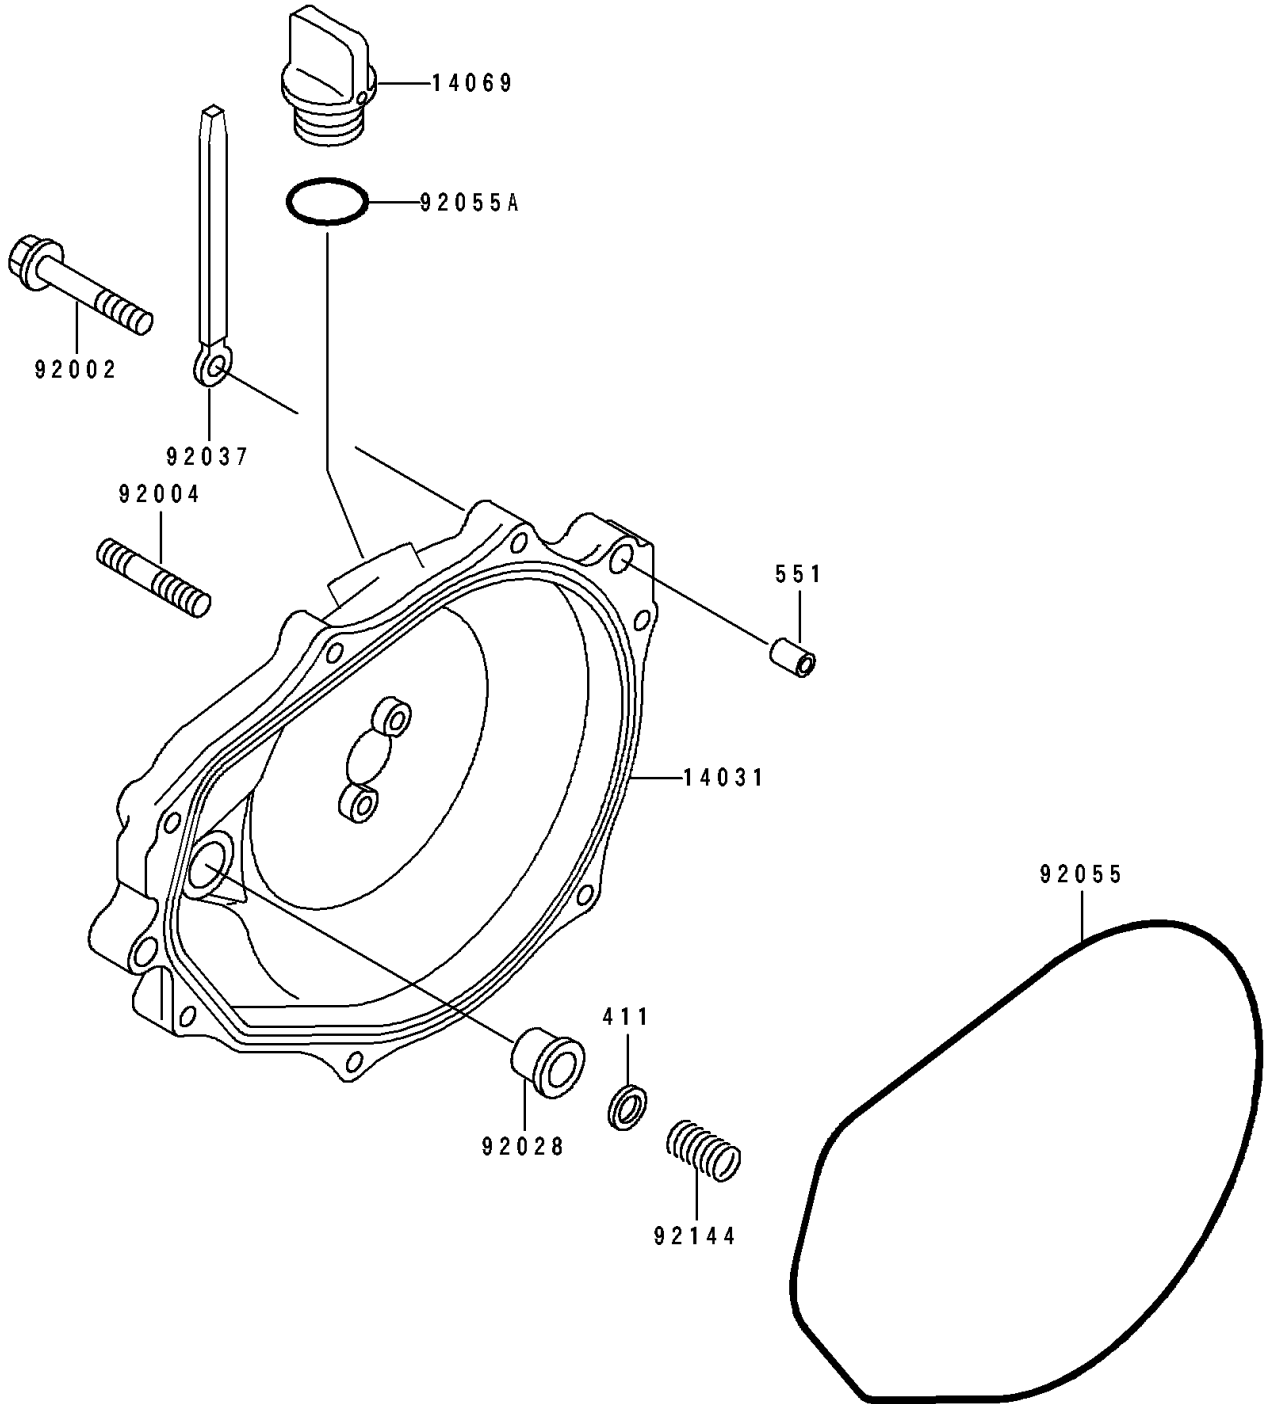

1992 SC PARTS DIAGRAM

Engine Cover(s)

E1431

1992 SC PARTS LIST

Engine Cover(s)

ITEM NAME	PART NUMBER	QUANTITY
COVER-GENERATOR (Ref # 14031)	14031-3710	1
BREATHER (Ref # 14069)	14069-3709	1
BOLT,6X30 (Ref # 92002)	92002-3726	7
STUD (Ref # 92004)	92004-3710	2
BUSHING (Ref # 92028)	92028-3718	1
CLAMP,L=100 (Ref # 92037)	92037-3736	3
RING-O,GENERATOR COVER (Ref # 92055)	92055-3712	1
RING-O (Ref # 92055A)	92055-515	1
SPRING (Ref # 92144)	92144-3728	1
WASHER-PLAIN,5MM (Ref # 411)	411S0500	1
PIN-DOWEL (Ref # 551)	551R0812	2