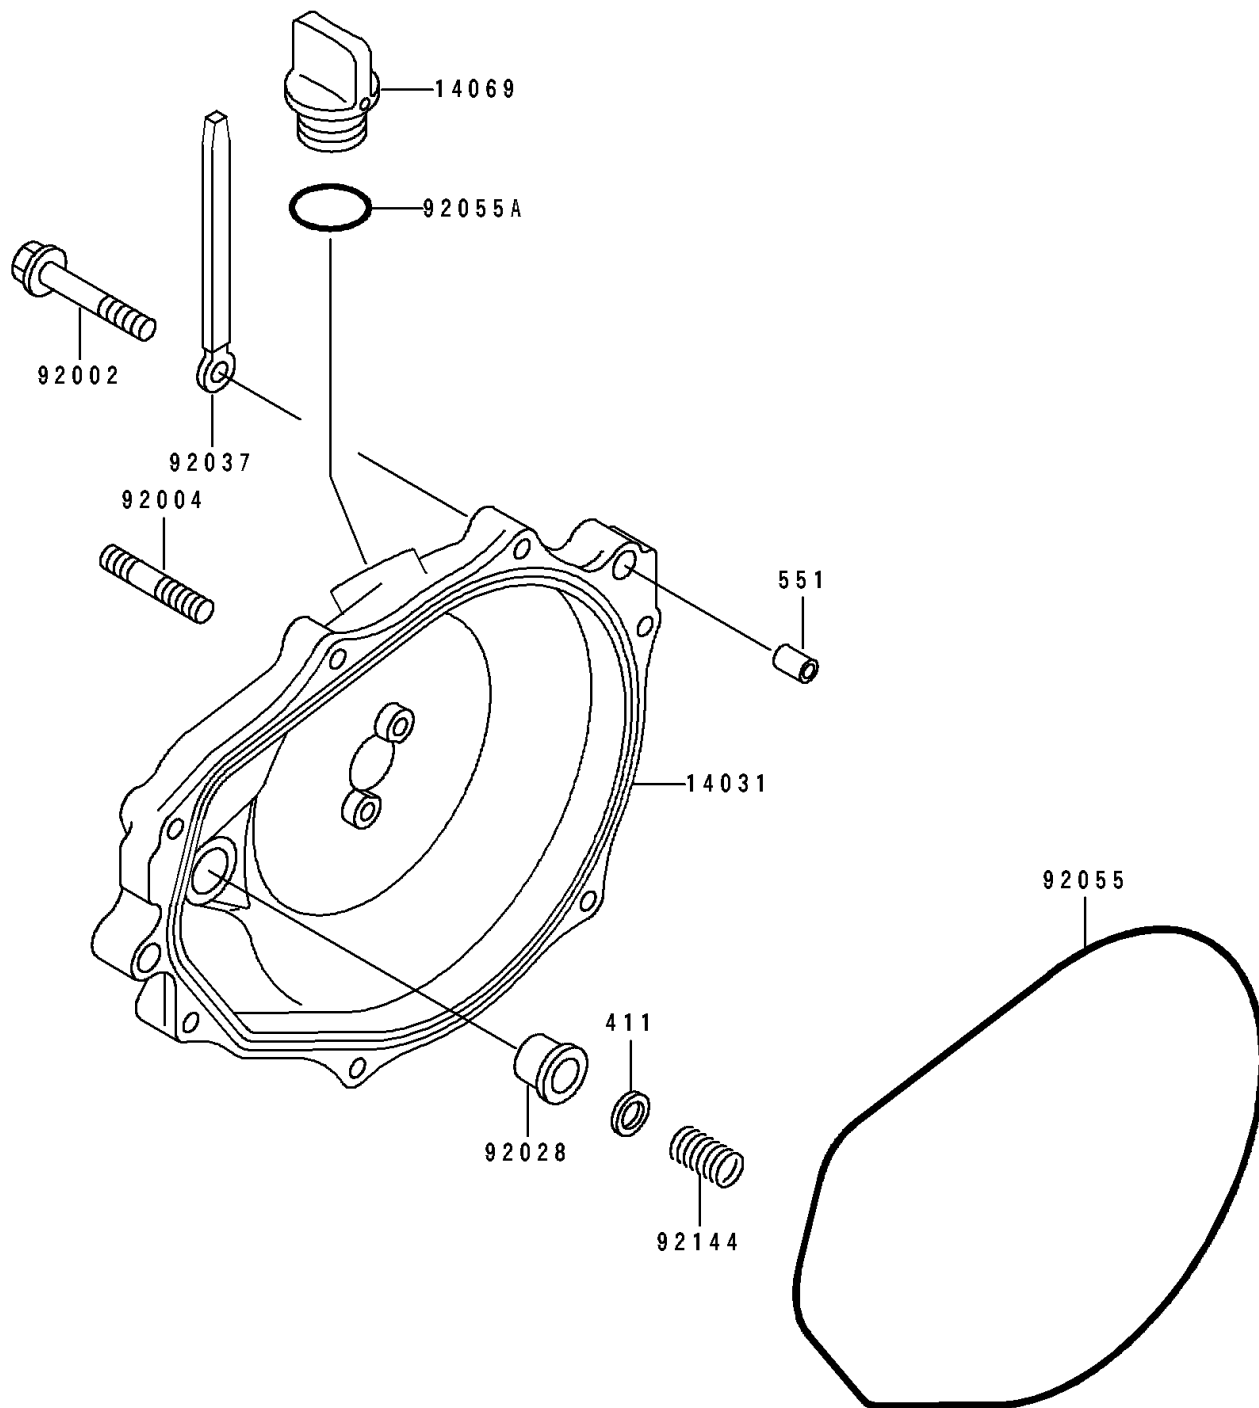

1991 SC PARTS DIAGRAM

Engine Cover(s)

E1431

1991 SC PARTS LIST

Engine Cover(s)

ITEM NAME	PART NUMBER	QUANTITY
COVER-GENERATOR (Ref # 14031)	14031-3710	1
BREATHER (Ref # 14069)	14069-3709	1
BOLT,6X30 (Ref # 92002)	92002-3726	1
STUD (Ref # 92004)	92004-3710	1
BUSHING (Ref # 92028)	92028-3718	1
CLAMP,L=100 (Ref # 92037)	92037-3736	1
RING-O,GENERATOR COVER (Ref # 92055)	92055-3712	1
RING-O (Ref # 92055A)	92055-515	1
SPRING (Ref # 92144)	92144-3728	1
WASHER-PLAIN,5MM (Ref # 411)	411S0500	1
PIN-DOWEL (Ref # 551)	551R0812	1