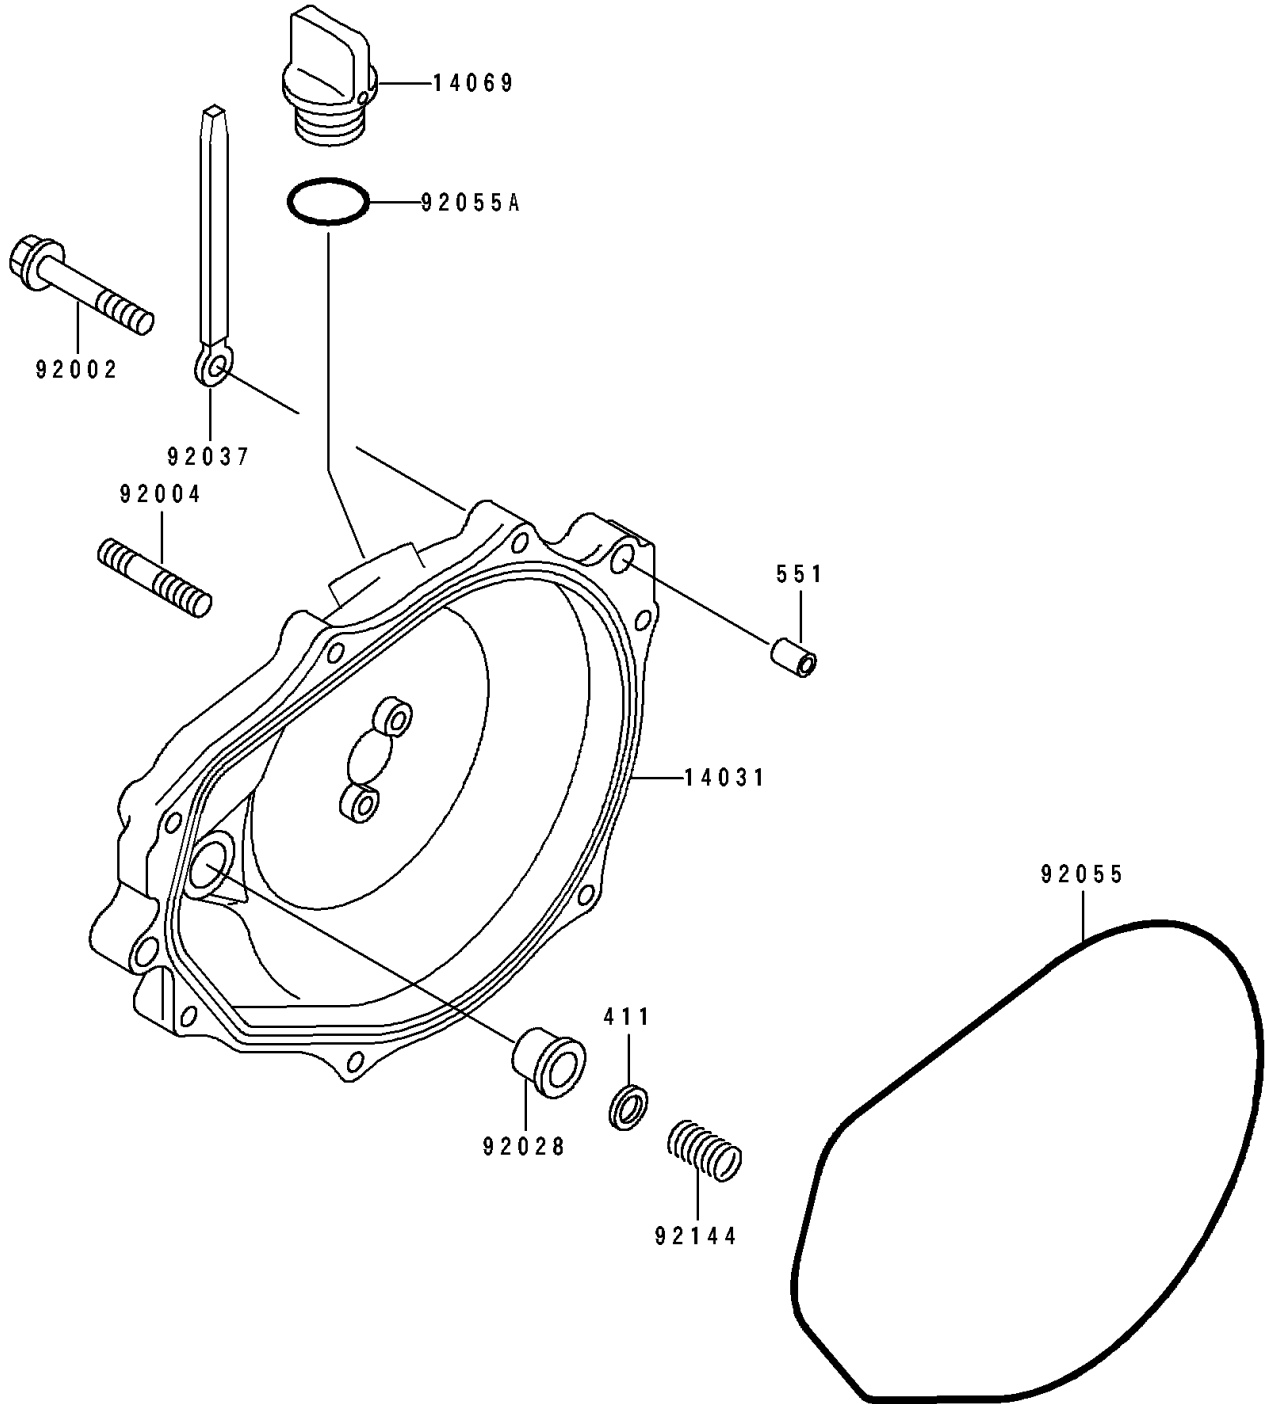

# 1991 SC PARTS DIAGRAM

Engine Cover(s)

E1431

## 1991 SC PARTS LIST

### Engine Cover(s)

ITEM NAME	PART NUMBER	QUANTITY
COVER-GENERATOR (Ref # 14031)	14031-3710	1
BREATHER (Ref # 14069)	14069-3709	1
BOLT,6X30 (Ref # 92002)	92002-3726	7
STUD (Ref # 92004)	92004-3710	2
BUSHING (Ref # 92028)	92028-3718	1
CLAMP,L=100 (Ref # 92037)	92037-3736	3
RING-O,GENERATOR COVER (Ref # 92055)	92055-3712	1
RING-O (Ref # 92055A)	92055-515	1
SPRING (Ref # 92144)	92144-3728	1
WASHER-PLAIN,5MM (Ref # 411)	411S0500	1
PIN-DOWEL (Ref # 551)	551R0812	2