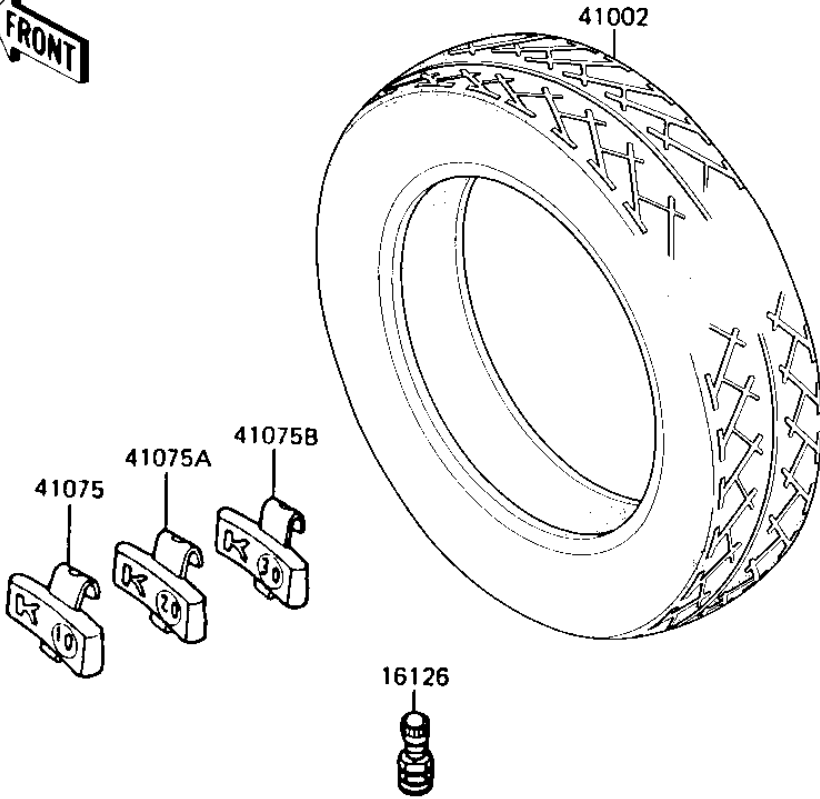

# 1987 Ninja® 250R PARTS DIAGRAM

TIRES

F2210-0138

# 1987 Ninja® 250R PARTS LIST

## TIRES

ITEM NAME	PART NUMBER	QUANTITY
VALVE (Ref # 16126)	16126-1136	2
TIRE,FR,100/80-16 50S (Ref # 41002)	41002-1578	1
TIRE,RR,120/80-16 60S (Ref # 41002A)	41002-1579	1
BALANCER-WHEEL,10G (Ref # 41075)	41075-1014	AR
BALANCER-WHEEL,20G (Ref # 41075A)	41075-1015	AR
BALANCER-WHEEL,30G (Ref # 41075B)	41075-1016	AR