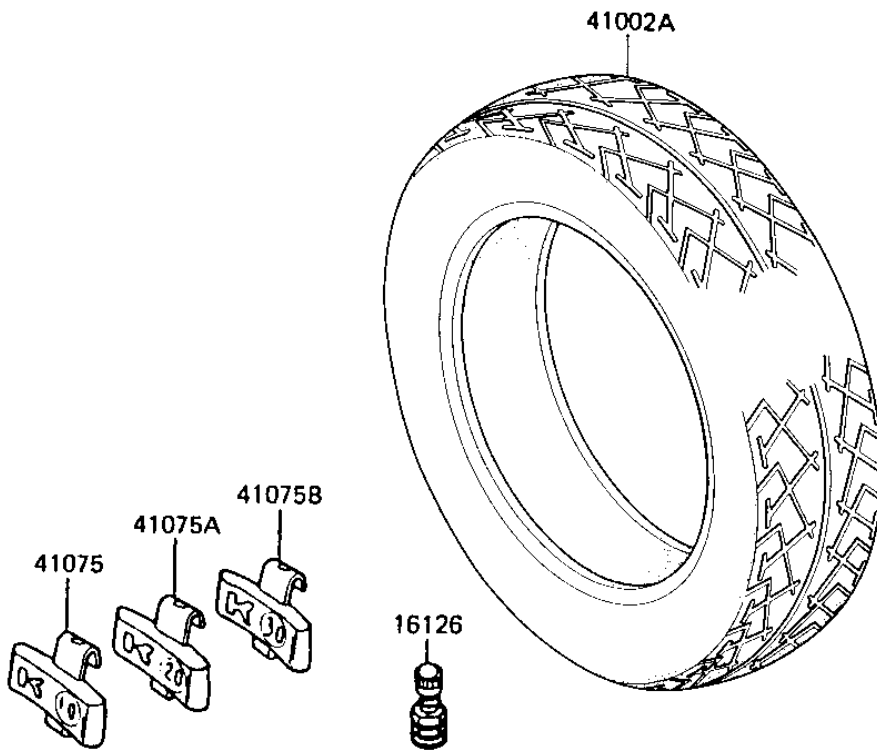

# 1987 Ninja® 250R PARTS DIAGRAM

TIRES

F2210-0138

# 1987 Ninja® 250R PARTS LIST

## TIRES

ITEM NAME	PART NUMBER	QUANTITY
VALVE (Ref # 16126)	16126-1136	2
TIRE,FR,100/80-16 50S (Ref # 41002)	41002-1578	1
TIRE,RR,120/80-16 60S (Ref # 41002A)	41002-1579	1
BALANCER-WHEEL,10G (Ref # 41075)	41075-1014	AR
BALANCER-WHEEL,20G (Ref # 41075A)	41075-1015	AR
BALANCER-WHEEL,30G (Ref # 41075B)	41075-1016	AR