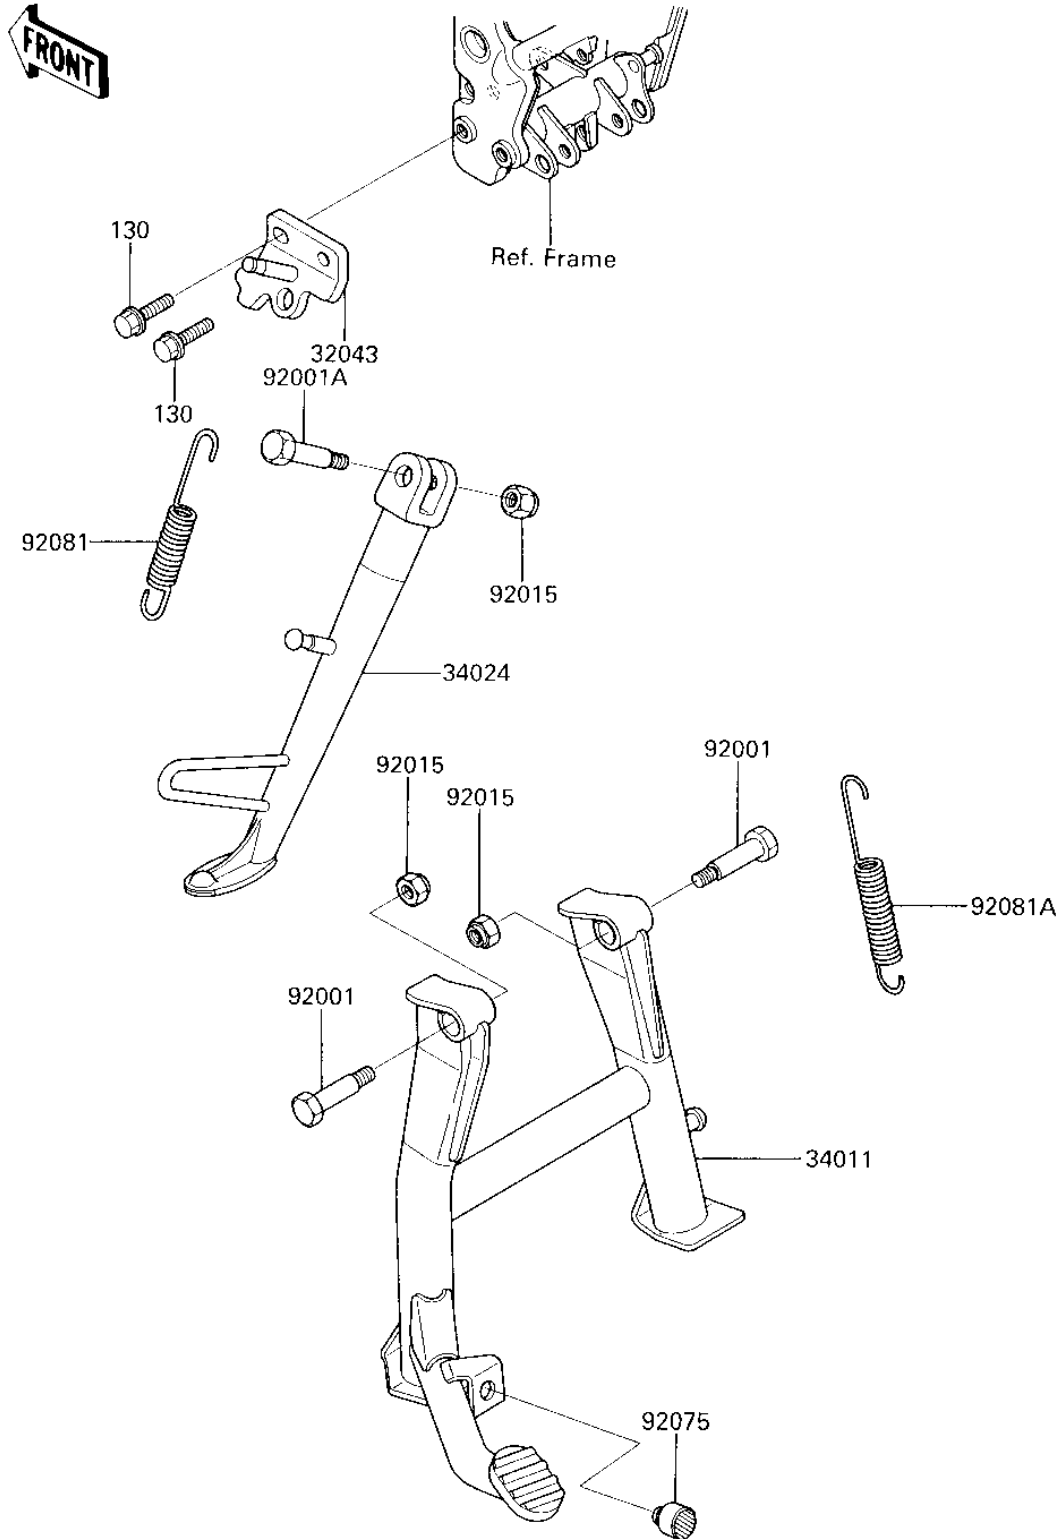

1987 Ninja® 250R PARTS DIAGRAM

STANDS

F2190-0192

1987 Ninja® 250R PARTS LIST

STANDS

| ITEM NAME | PART NUMBER | QUANTITY |
|-------------------------------------|-------------|----------|
| BRACKET-STAND,SIDE (Ref # 32043) | 32043-1281 | 1 |
| STAND-CENTER (Ref # 34011) | 34011-1128 | 1 |
| STAND-SIDE (Ref # 34024) | 34024-1206 | 1 |
| BOLT,MAIN STAND FITTI (Ref # 92001) | 92001-1214 | 2 |
| BOLT,SIDE STAND (Ref # 92001A) | 92001-1788 | 1 |
| NUT,LOCK,10MM,BLACK (Ref # 92015) | 92015-1188 | 3 |
| DAMPER RUBB MAIN STAD (Ref # 92075) | 92075-015 | 1 |
| SPRING,SIDE STAND (Ref # 92081) | 92081-1727 | 1 |
| SPRING,CENTER STAND (Ref # 92081A) | 92081-1834 | 1 |
| BOLT-FLANGED,8X25,BLA (Ref # 130) | 130J0825 | 2 |