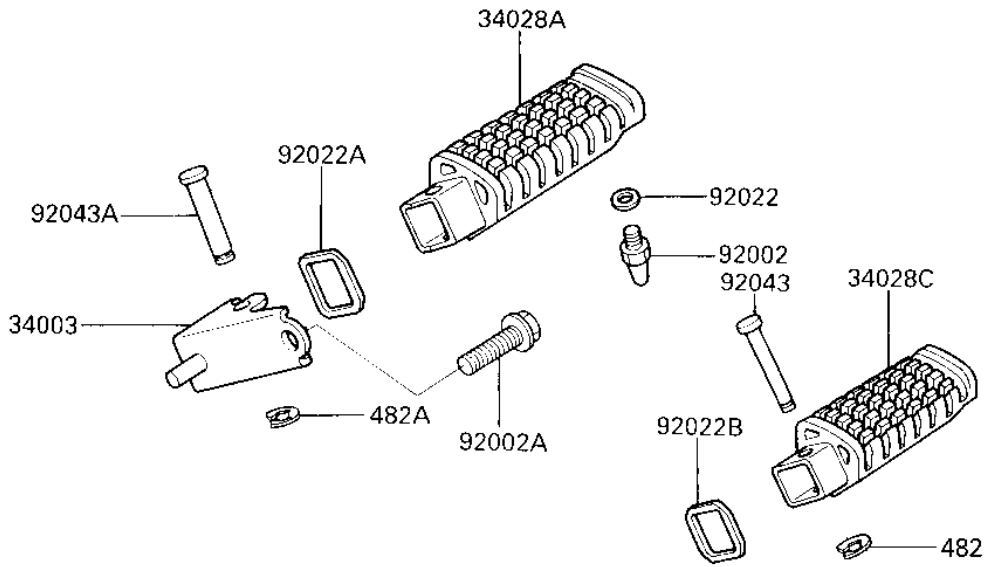

1987 Ninja® 250R PARTS DIAGRAM

FOOTRESTS

F2160-0148

1987 Ninja® 250R PARTS LIST

FOOTRESTS

ITEM NAME	PART NUMBER	QUANTITY
HOLDER-STEP,FR (Ref # 34003)	34003-1256	2
STEP,FR,LH (Ref # 34028)	34028-1193	1
STEP,FR,RH (Ref # 34028A)	34028-1194	1
STEP,RR,LH (Ref # 34028B)	34028-1195	1
STEP,RR,RH (Ref # 34028C)	34028-1196	1
BOLT,BANK SENSOR (Ref # 92002)	92002-1742	2
BOLT (Ref # 92002A)	92002-1807	2
WASHER,6.5X11.5X2 (Ref # 92022)	92022-1506	2
WASHER,STEP FITTING (Ref # 92022A)	92022-1796	2
WASHER,STEP FITTING (Ref # 92022B)	92022-1797	2
PIN (Ref # 92043)	92043-1328	2
PIN (Ref # 92043A)	92043-1339	2
CIRCLIP-TYPE-E,5MM (Ref # 482)	482L5000	2
CIRCLIP-TYPE-E (Ref # 482)	482L7000	2