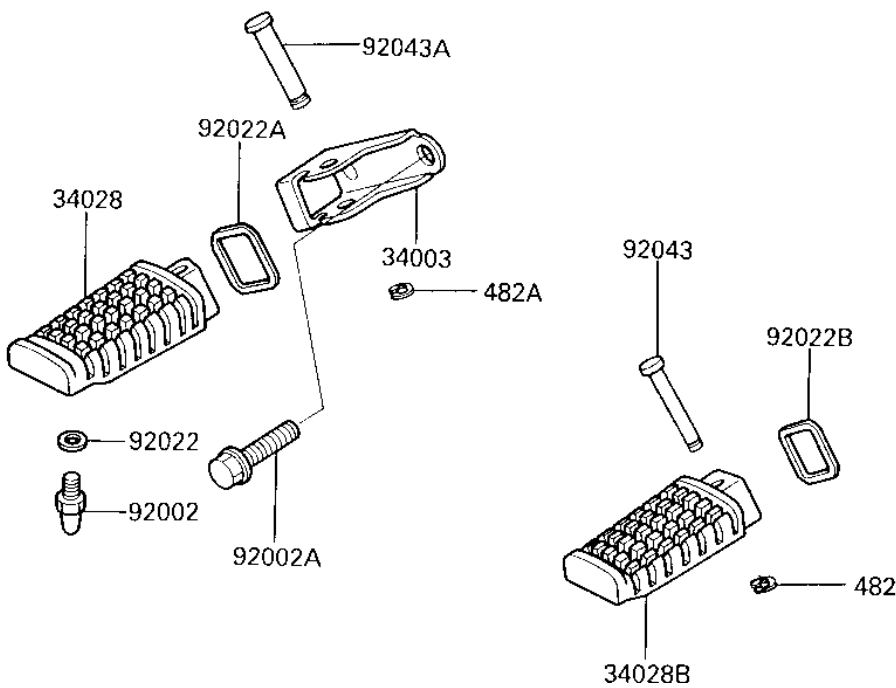

1987 Ninja® 250R PARTS DIAGRAM

FOOTRESTS

F2160-0148

1987 Ninja® 250R PARTS LIST

FOOTRESTS

ITEM NAME	PART NUMBER	QUANTITY
HOLDER-STEP,FR (Ref # 34003)	34003-1256	2
STEP,FR,LH (Ref # 34028)	34028-1193	1
STEP,FR,RH (Ref # 34028A)	34028-1194	1
STEP,RR,LH (Ref # 34028B)	34028-1195	1
STEP,RR,RH (Ref # 34028C)	34028-1196	1
BOLT,BANK SENSOR (Ref # 92002)	92002-1742	2
BOLT (Ref # 92002A)	92002-1807	2
WASHER,6.5X11.5X2 (Ref # 92022)	92022-1506	2
WASHER,STEP FITTING (Ref # 92022A)	92022-1796	2
WASHER,STEP FITTING (Ref # 92022B)	92022-1797	2
PIN (Ref # 92043)	92043-1328	2
PIN (Ref # 92043A)	92043-1339	2
CIRCLIP-TYPE-E,5MM (Ref # 482)	482L5000	2
CIRCLIP-TYPE-E (Ref # 482)	482L7000	2