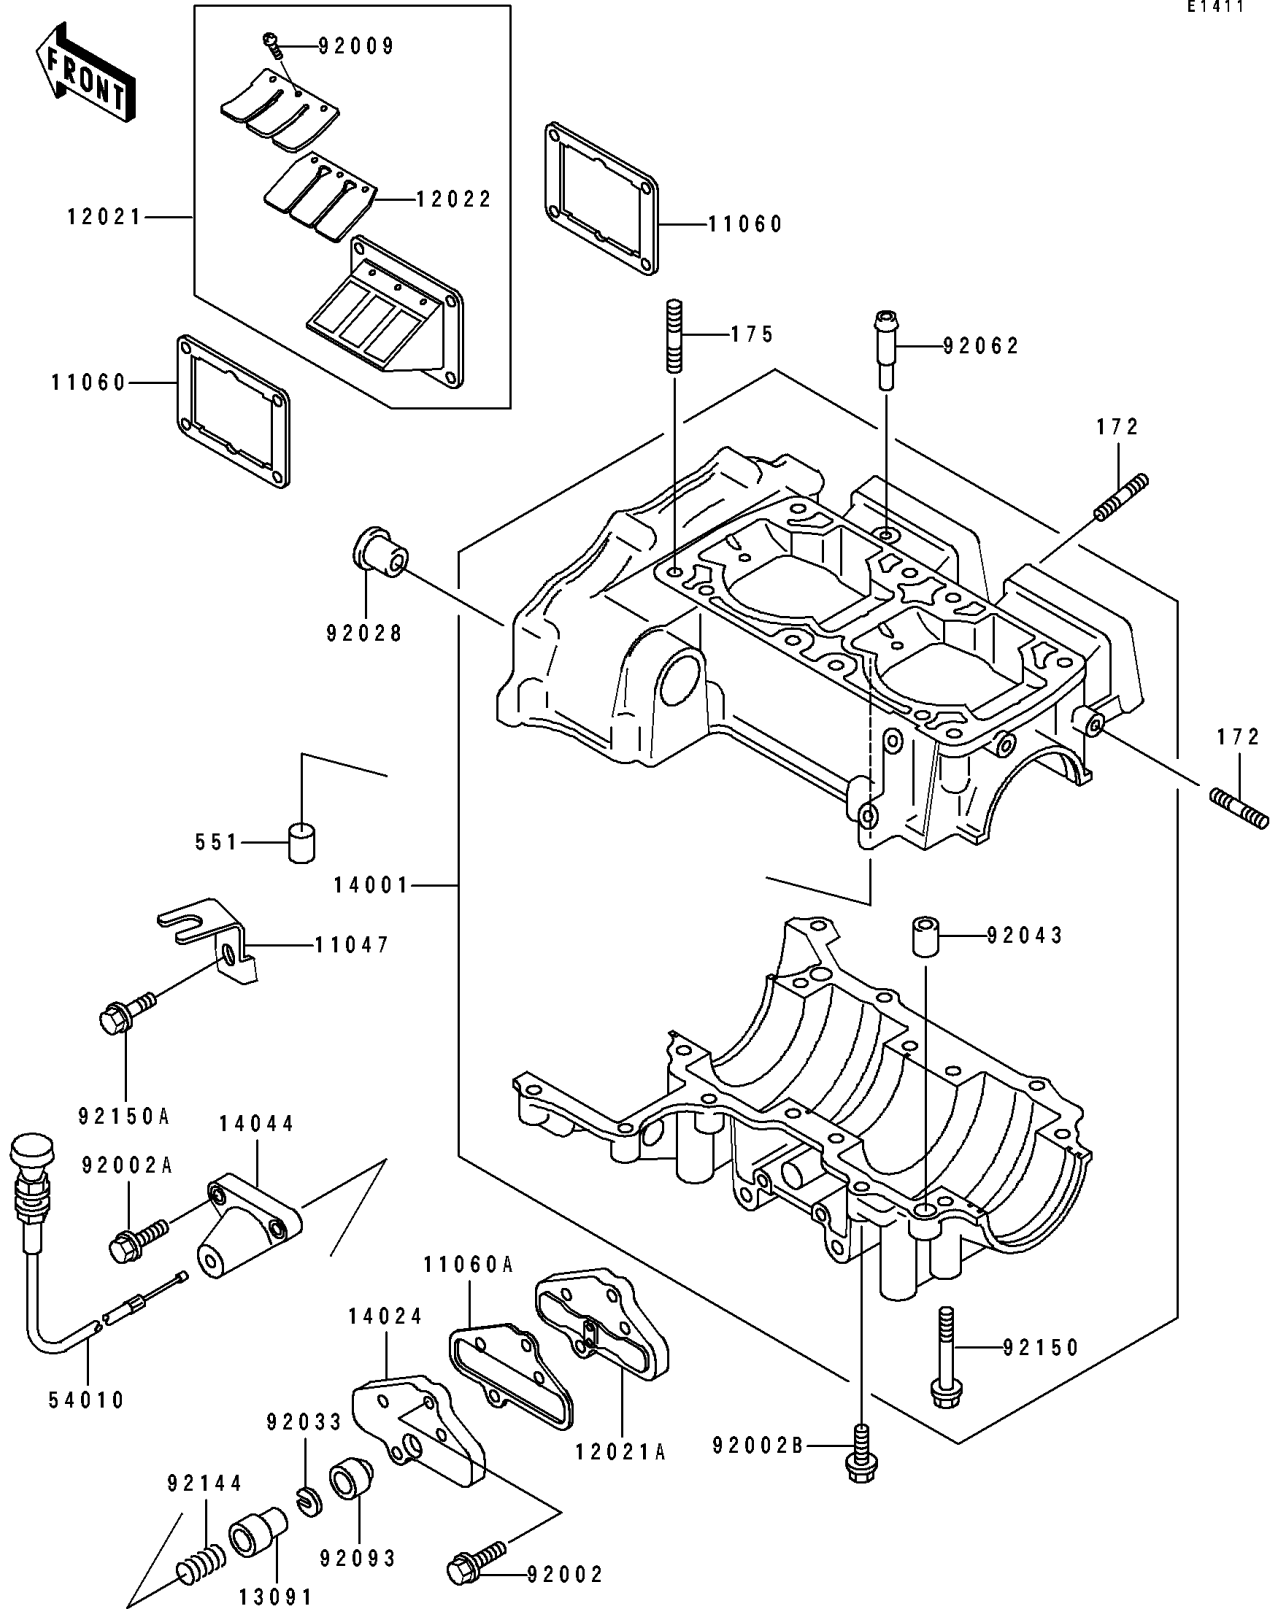

1993 SC PARTS DIAGRAM

Crankcase

E1411

1993 SC PARTS LIST

Crankcase

ITEM NAME	PART NUMBER	QUANTITY
BRACKET,CABLE (Ref # 11047)	11047-3719	1
GASKET,REED VALVE (Ref # 11060)	11060-3703	1
GASKET,CONTROL VALVE (Ref # 11060A)	11060-3723	1
VALVE-ASSY-REED (Ref # 12021)	12021-3704	1
VALVE-ASSY-REED,CONTROL (Ref # 12021A)	12021-3707	1
VALVE-REED (Ref # 12022)	12022-1001	1
HOLDER (Ref # 13091)	13091-3707	1
SET-CRANKCASE (Ref # 14001)	14001-5289	1
HOLDER-CABLE (Ref # 14044)	14044-3702	1
COVER,CONTROL VALVE (Ref # 14090)	14090-3734	1
CABLE,CONTROL VALVE (Ref # 54010)	54010-3708	1
BOLT,6X25 (Ref # 92002)	92002-3714	1
BOLT,6X45 (Ref # 92002A)	92002-3717	1
BOLT,6X30 (Ref # 92002B)	92002-3726	1
SCREW,REED VALVE (Ref # 92009)	92009-1014	1
BUSHING (Ref # 92028)	92028-3718	1
RING-SNAP (Ref # 92033)	92033-3708	1
PIN,DOWEL,10X14 (Ref # 92043)	92043-1037	1
NOZZLE (Ref # 92062)	92062-3705	1
SEAL (Ref # 92093)	92093-3703	1
SPRING (Ref # 92144)	92144-3701	1
BOLT,8X65 (Ref # 92150)	92150-3708	1
BOLT,8X16 (Ref # 92150A)	92150-3722	1
BOLT-STUD (Ref # 172)	172R0620	1
BOLT-STUD-FINE (Ref # 175)	175R1035	1
PIN-DOWEL (Ref # 551)	551R0612	1