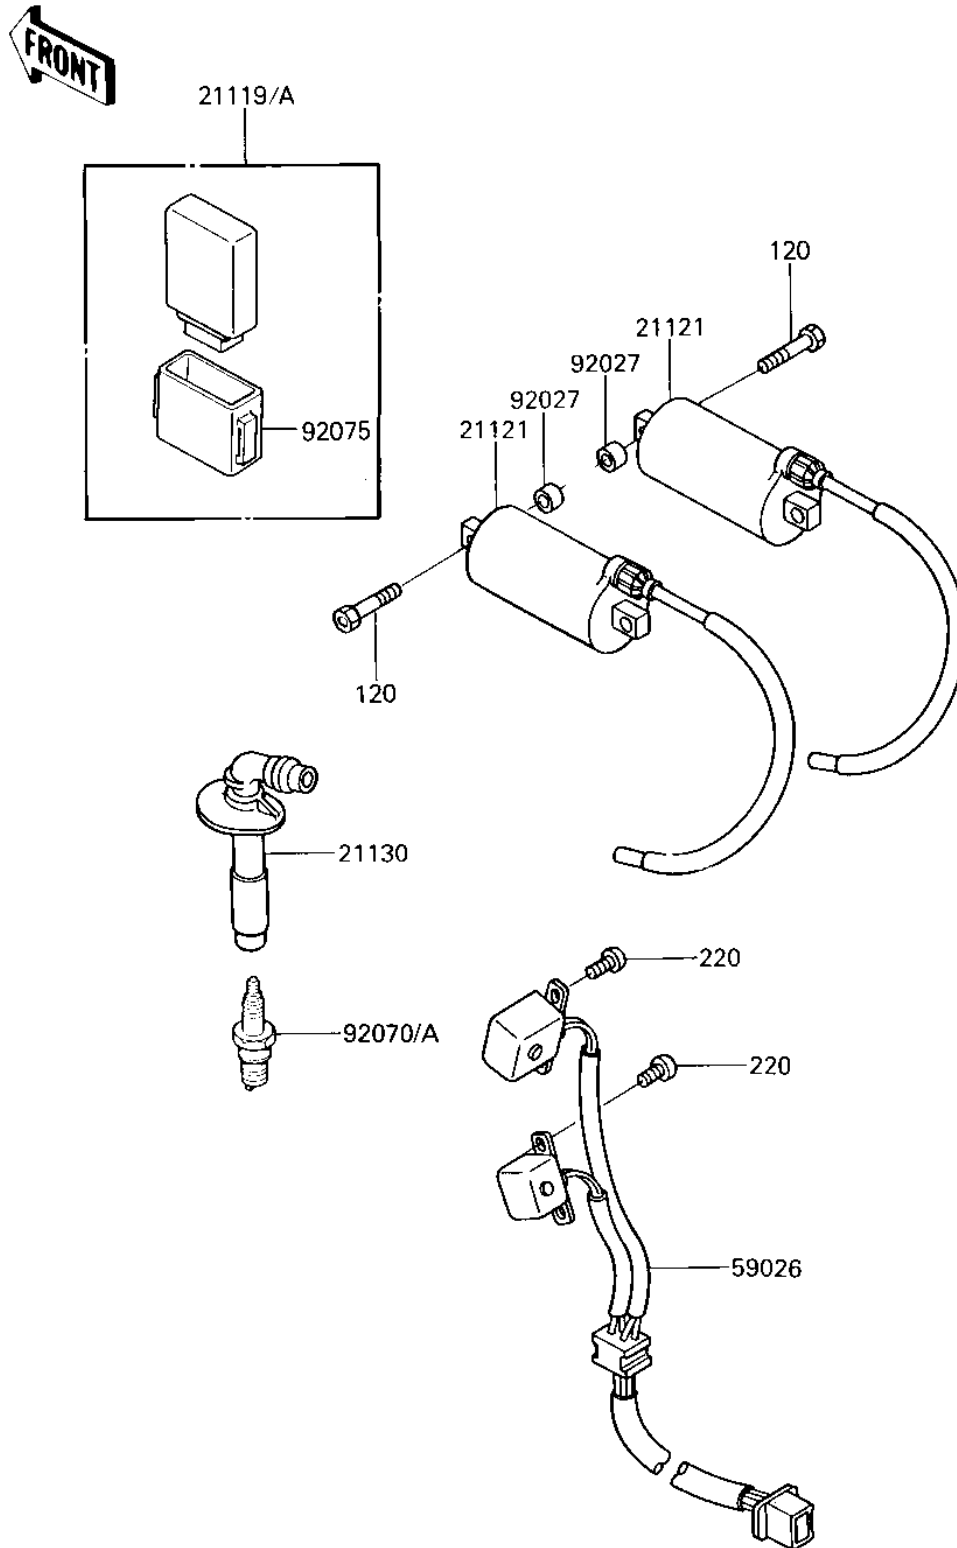

1987 Ninja® 250R PARTS DIAGRAM

IGNITION

E1830-0248

1987 Ninja® 250R PARTS LIST

IGNITION

ITEM NAME	PART NUMBER	QUANTITY
IGNITER (Ref # 21119)	21119-1200	1
IGNITER (Ref # 21119A)	21119-1210	1
COIL-IGNITION (Ref # 21121)	21121-1130	2
CAP-SPARK PLUG (Ref # 21130)	21130-1056	2
COIL-PULSING (Ref # 59026)	59026-1076	1
COLLAR (Ref # 92027)	92027-103	4
SPARK PLUG CR8HS (Canada) (Ref # 92070)	92070-1123	2
UNAVAILABLE IN PRICE BOOK (Ref # 92070A)	92070-1131	2
DAMPER,IGNITER (Ref # 92075)	92075-1592	1
BOLT,6X25 (Ref # 120)	120P0625	4
SCREW PAN HEAD 5X10 (Ref # 220)	220B0510	4