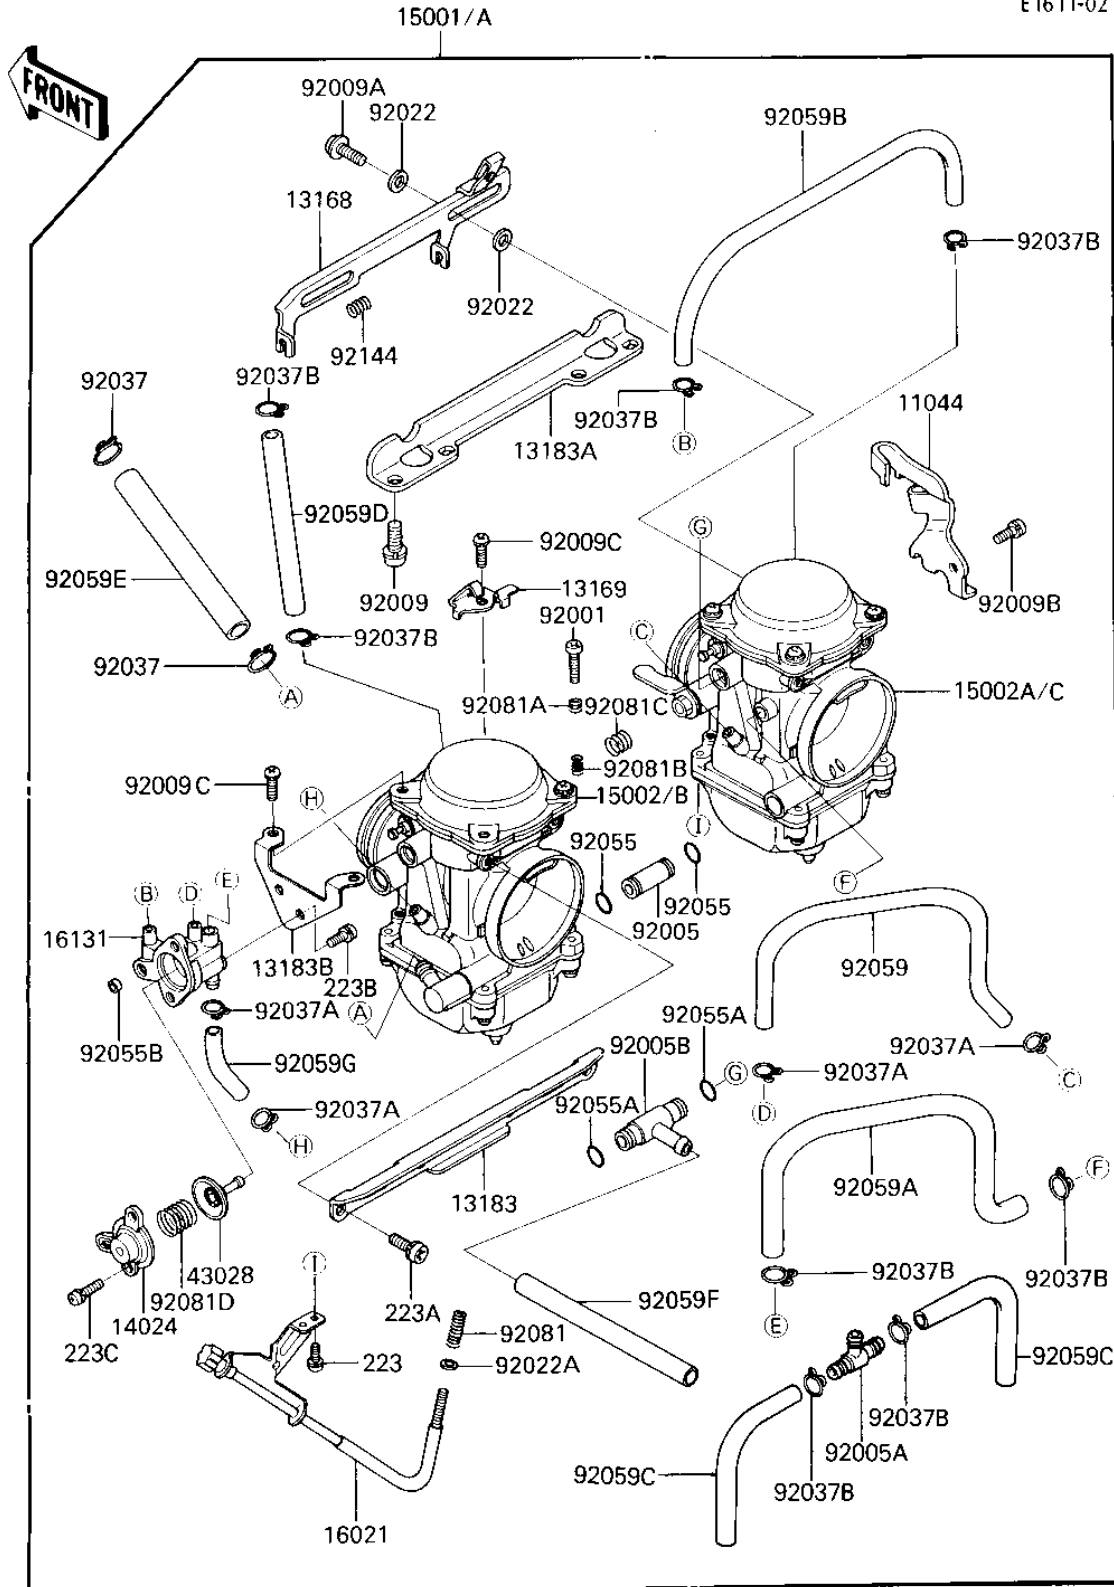

1987 Ninja® 250R PARTS DIAGRAM

CARBURETOR ASSY

E1611-0215