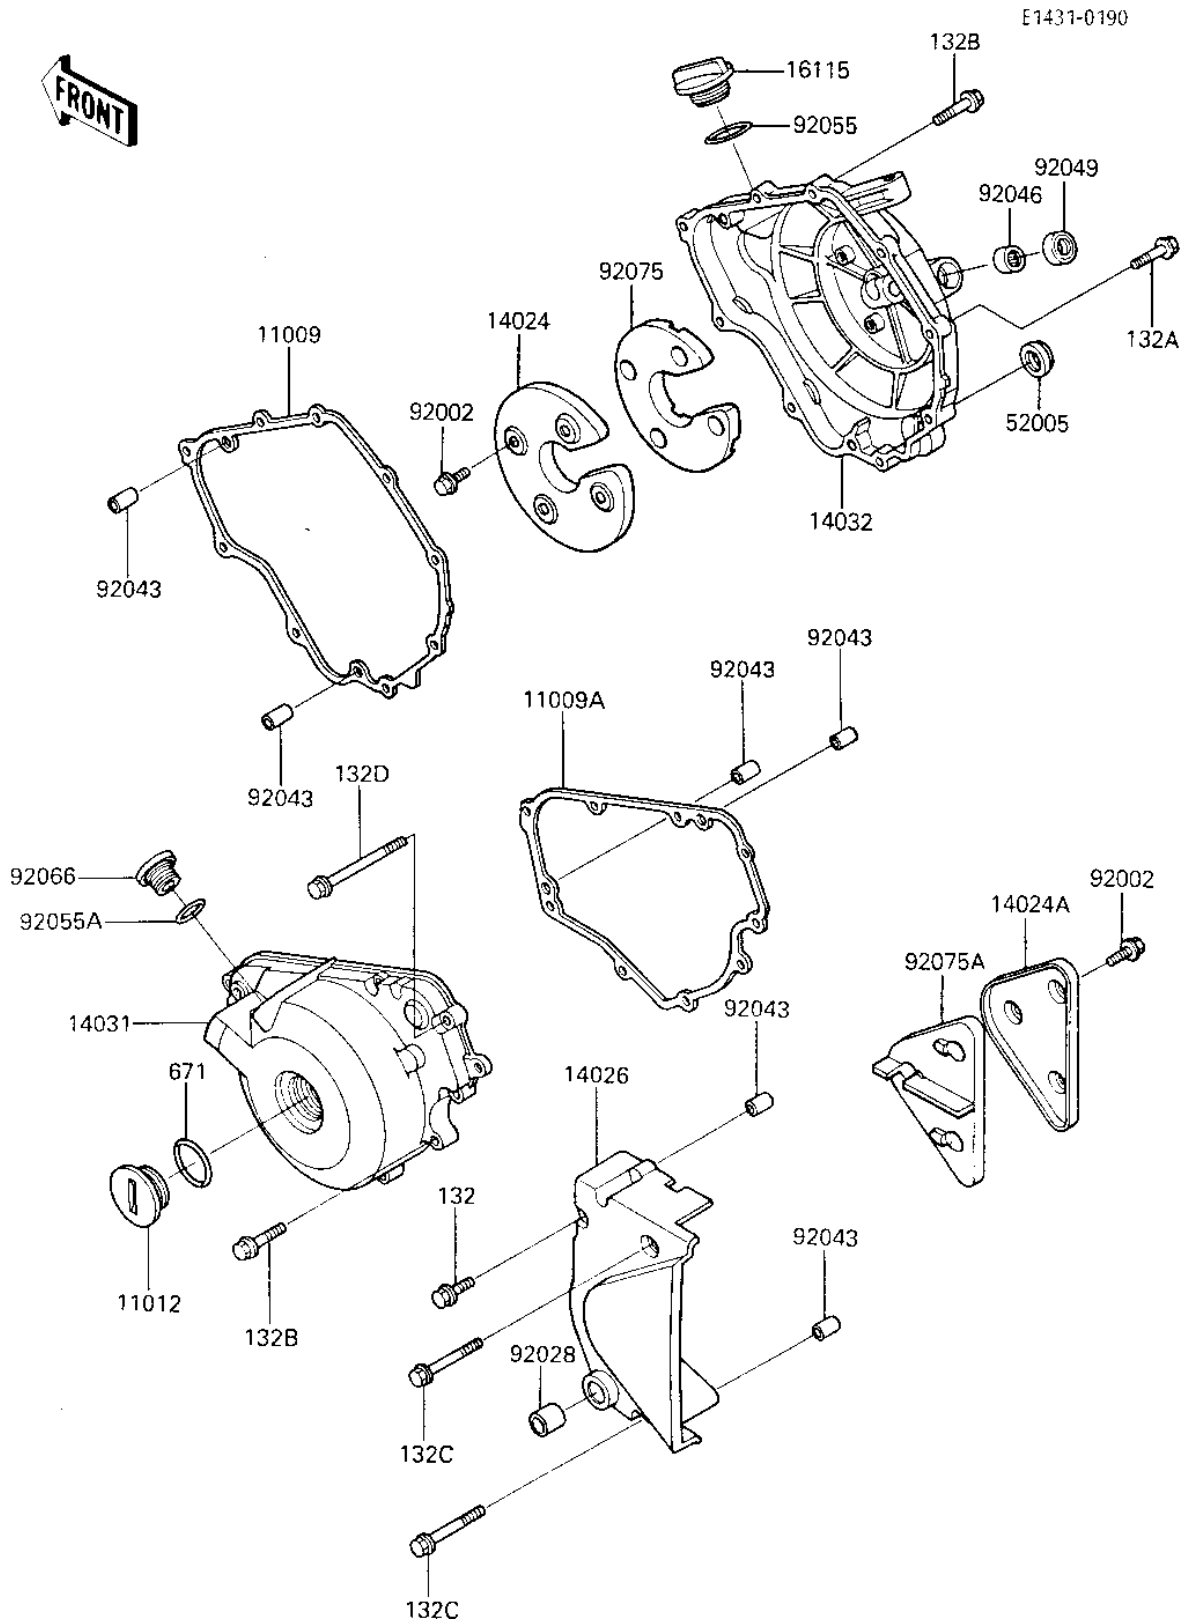

1987 Ninja® 250R PARTS DIAGRAM

ENGINE COVERS

1987 Ninja® 250R PARTS LIST

ENGINE COVERS

ITEM NAME	PART NUMBER	QUANTITY
GASKET,CLUTCH COVER (Ref # 11009)	11009-1872	1
GASKET,GENERATOR (Ref # 11009A)	11009-1873	1
CAP (Ref # 11012)	11012-1362	1
COVER (Ref # 14024)	14024-1315	1
COVER (Ref # 14024A)	14024-1316	1
COVER-CHAIN (Ref # 14026)	14026-1127	1
COVER-GENERATOR (Ref # 14031)	14031-1225	1
COVER-CLUTCH (Ref # 14032)	14032-1225	1
CAP-OIL FILLER (Ref # 16115)	16115-1009	1
GAUGE,OIL LEVEL (Ref # 52005)	52005-1009	1
BOLT,6X10 (Ref # 92002)	92002-1449	7
BUSHING (Ref # 92028)	92028-1347	1
PIN,DOWEL,6.2X8X14 (Ref # 92043)	92043-1263	6
BEARING,NEEDLE,HK1210 (Ref # 92046)	92046-1010	1
SEAL-OIL (Ref # 92049)	92049-1271	1
"O" RING,31MM (Ref # 92055)	92055-049	1
RING-O (Ref # 92055A)	92055-1146	1
PLUG,COVER,LH (Ref # 92066)	92066-1163	1
DAMPER,SOUND ARRESTOR (Ref # 92075)	92075-1849	1
DAMPER (Ref # 92075A)	92075-1850	1
BOLT-FLANGED-SMALL (Ref # 132)	132J0620	1
BOLT-FLANGED-SMALL (Ref # 132A)	132J0625	2
BOLT-FLANGED-SMALL (Ref # 132B)	132J0630	15
BOLT-FLANGED-SMALL (Ref # 132C)	132J0650	2
BOLT-FLANGED-SMALL (Ref # 132D)	132W0675	1
"O" RING,40MM (Ref # 671)	671B2540	1