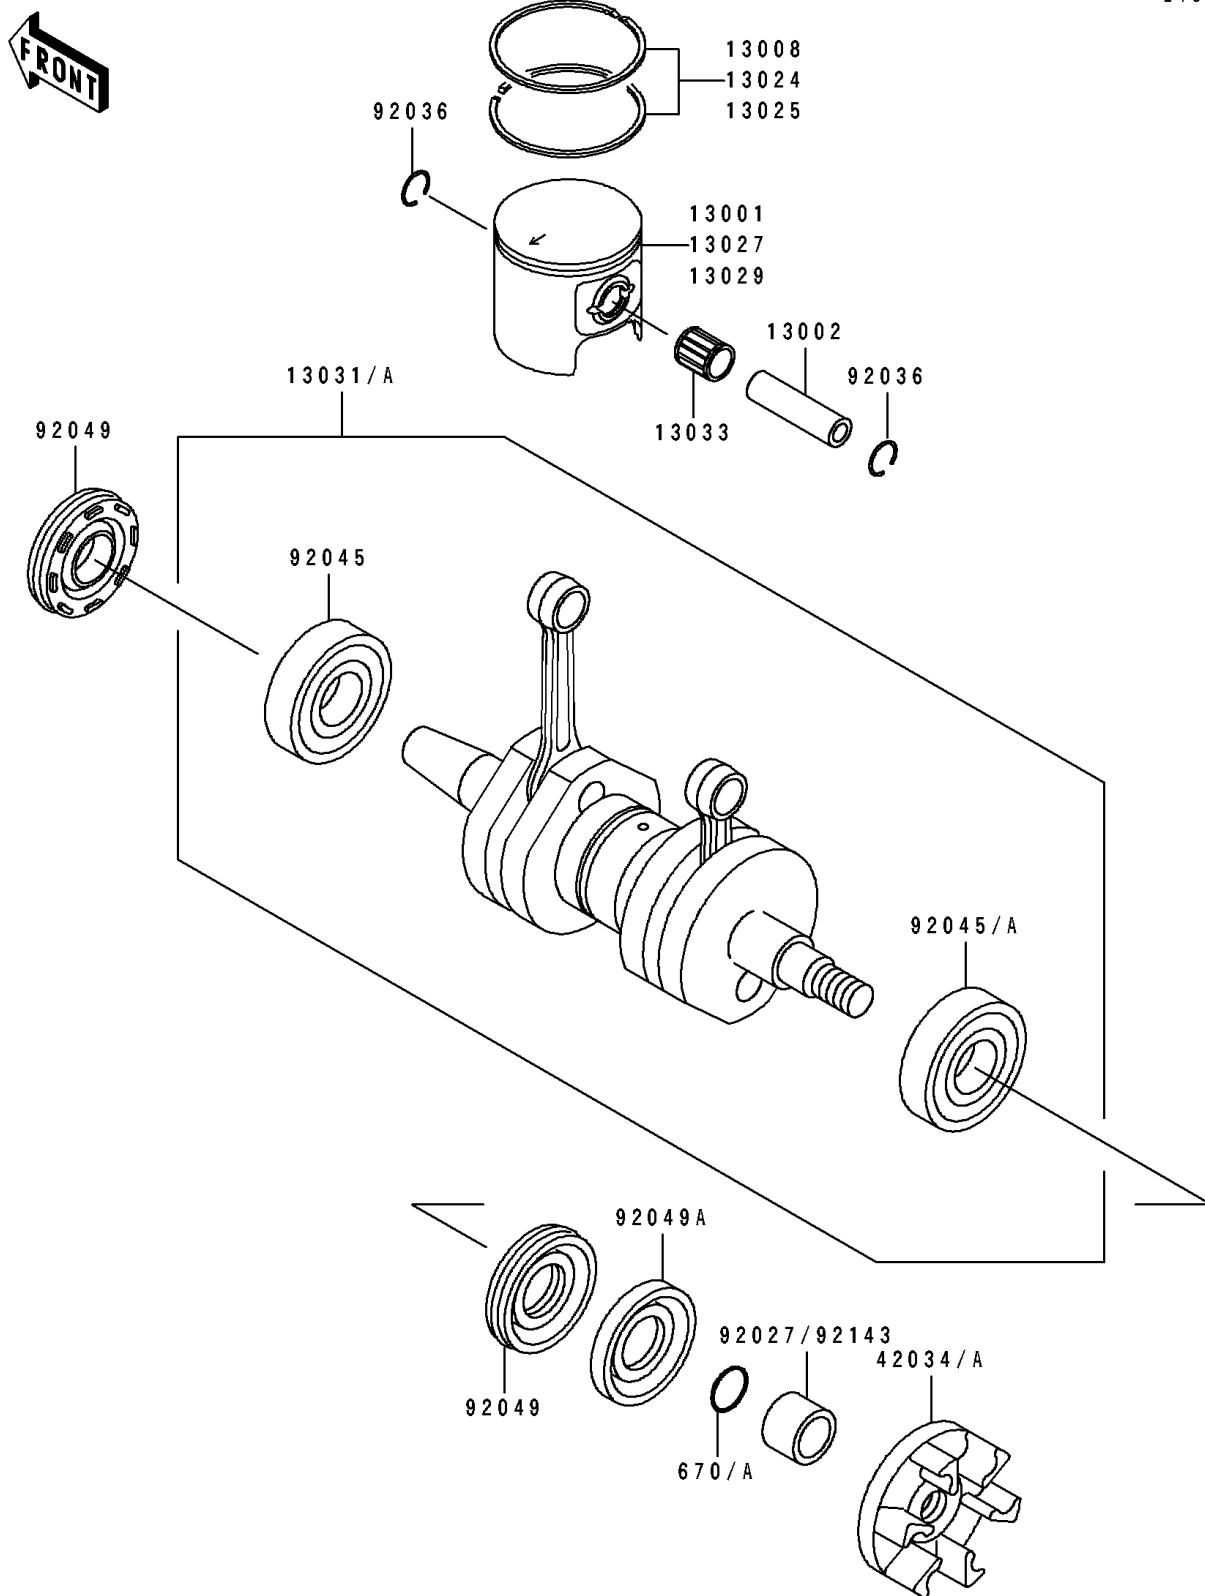

1991 SC PARTS DIAGRAM

Crankshaft/Piston(s)

E1320

1991 SC PARTS LIST

Crankshaft/Piston(s)

ITEM NAME	PART NUMBER	QUANTITY
PISTON-ENGINE (Ref # 13001)	13001-3714	1
PIN-PISTON (Ref # 13002)	13002-017	1
RING-SET-PISTON,STD (Ref # 13008)	13008-3701	1
RING-SET-PISTON LL,O/S,1.00 (Ref # 13024)	13024-3701	1
RING-SET-PISTON L,O/S,0.50 (Ref # 13025)	13025-3701	1
PISTON-ENGINE LL,O/S 1.00 (Ref # 13027)	13027-3709	1
PISTON-ENGINE L,O/S 0.50 (Ref # 13029)	13029-3709	1
CRANKSHAFT-COMP (Ref # 13031)	13031-3710	1
BEARING-NEEDLE,KBK18X22X23.8X (Ref # 13033)	13033-1010	1
COUPLING (Ref # 42034)	42034-3705	1
COLLAR (Ref # 92027)	92027-3713	1
RING-SNAP,PISTON PIN (Ref # 92036)	92036-015	1
BEARING-BALL,6303C4 (Ref # 92045)	92045-3709	1
SEAL-OIL,FWJ15307210 (Ref # 92049)	92049-3705	1
SEAL-OIL,S30726 (Ref # 92049A)	92049-3706	1
O RING,14MM (Ref # 670)	670B2014	1