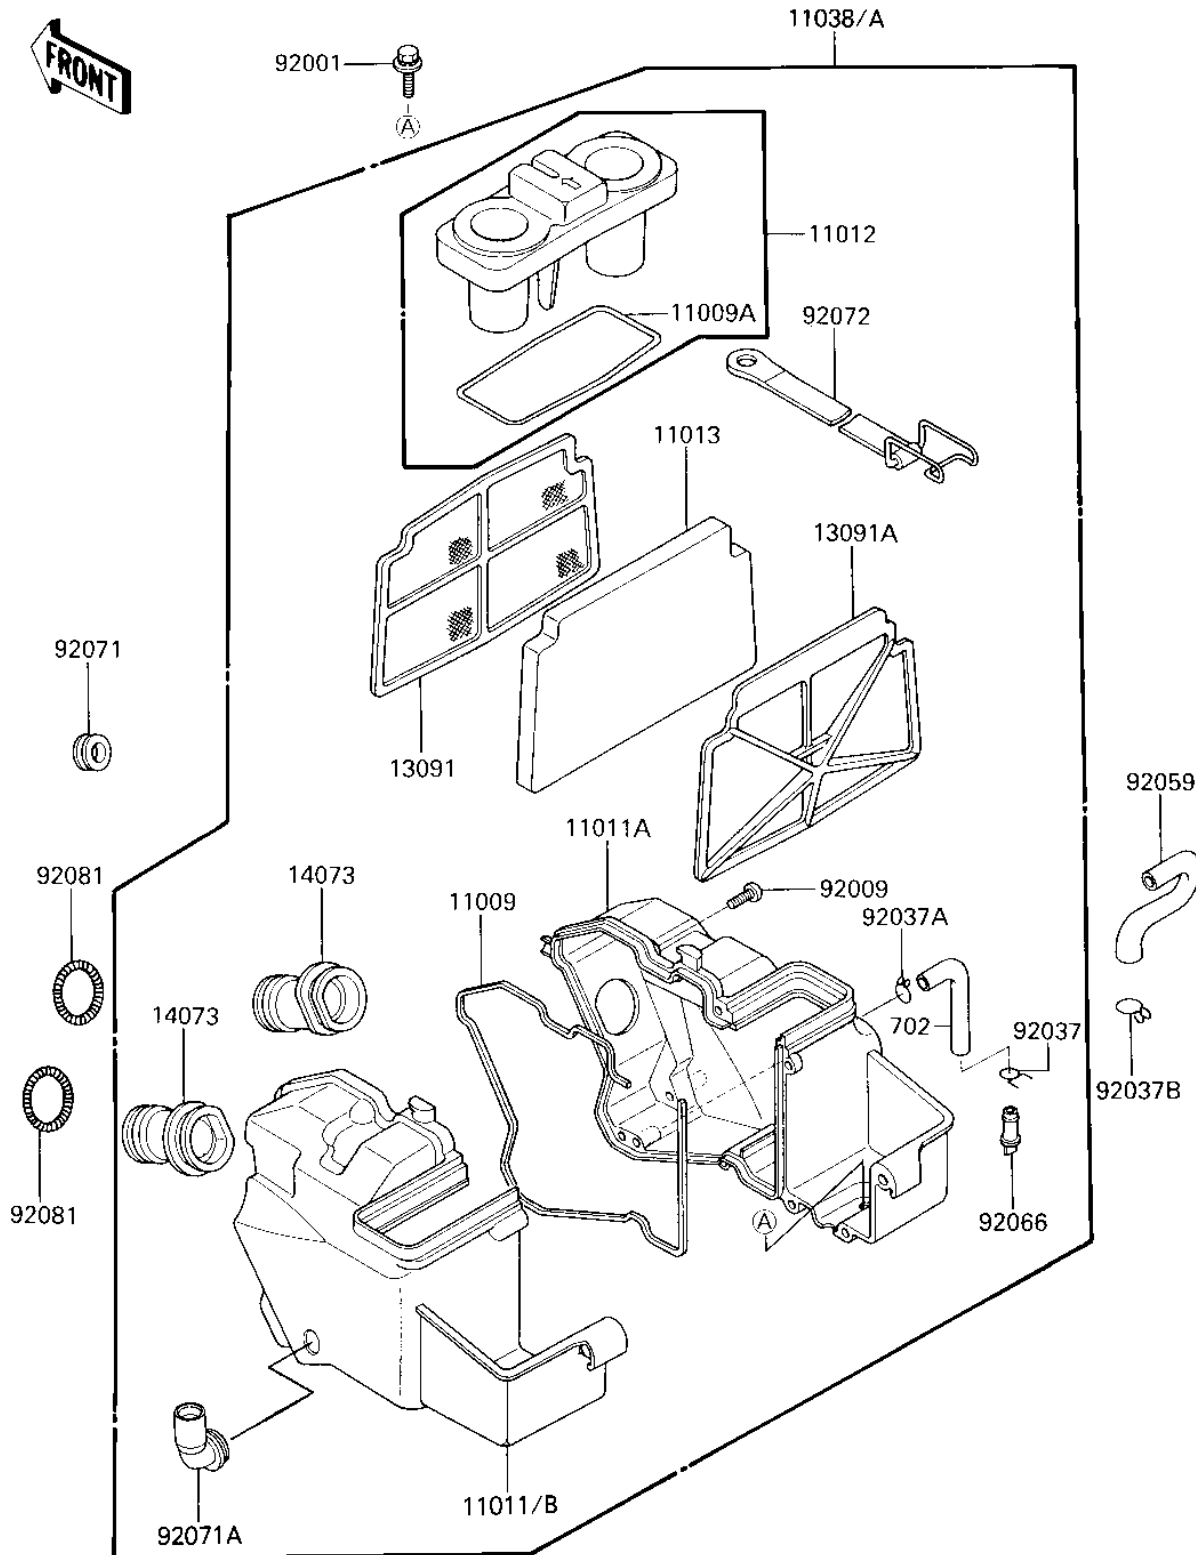

# 1987 Ninja® 250R PARTS DIAGRAM

AIR CLEANER

E1130-0212

# 1987 Ninja® 250R PARTS LIST

## AIR CLEANER

ITEM NAME	PART NUMBER	QUANTITY
GASKET,AIR FILTER (Ref # 11009)	11009-1599	1
GASKET (Ref # 11009A)	11009-1613	1
CASE-AIR FILTER,LH (Ref # 11011)	11011-1218	1
CASE-AIR FILTER,RH (Ref # 11011A)	11011-1219	1
CASE-AIR FILTER,LH (Ref # 11011B)	11011-1233	1
CAP,INTAKE (Ref # 11012)	11012-1504	1
ELEMENT-AIR FILTER (Ref # 11013)	11013-1141	1
CASE-ASSY-AIR FILTER (Ref # 11038)	11038-1058	1
CASE-ASSY-AIR FILTER (Ref # 11038A)	11038-1059	1
HOLDER,AIR FILTER,FR (Ref # 13091)	13091-1421	1
HOLDER,AIR FILTER,RR (Ref # 13091A)	13091-1422	1
DUCT,AIR FILTER (Ref # 14073)	14073-1252	2
BOLT,6X16 (Ref # 92001)	92001-1863	2
SCREW,TAPPING,5X25 (Ref # 92009)	92009-1339	10
CLAMP-PIPE (Ref # 92037)	92037-072	1
CLAMP,CHAIN OILER (Ref # 92037A)	92037-147	1
CLAMP,BREATHER TUBE (Ref # 92037B)	92037-213	1
TUBE,BREAHER (Ref # 92059)	92059-1676	1
PLUG (Ref # 92066)	92066-1211	1
GROMMET,RESERVIR (Ref # 92071)	92071-1047	1
GROMMET,AIR FILTER (Ref # 92071A)	92071-1114	1
BAND,AIR FILTER (Ref # 92072)	92072-1196	1
SPRING,AIR FILTER DUC (Ref # 92081)	92144-1771	2
TUBE-BREATHER (BULK) (Ref # 702)	702A071000	1