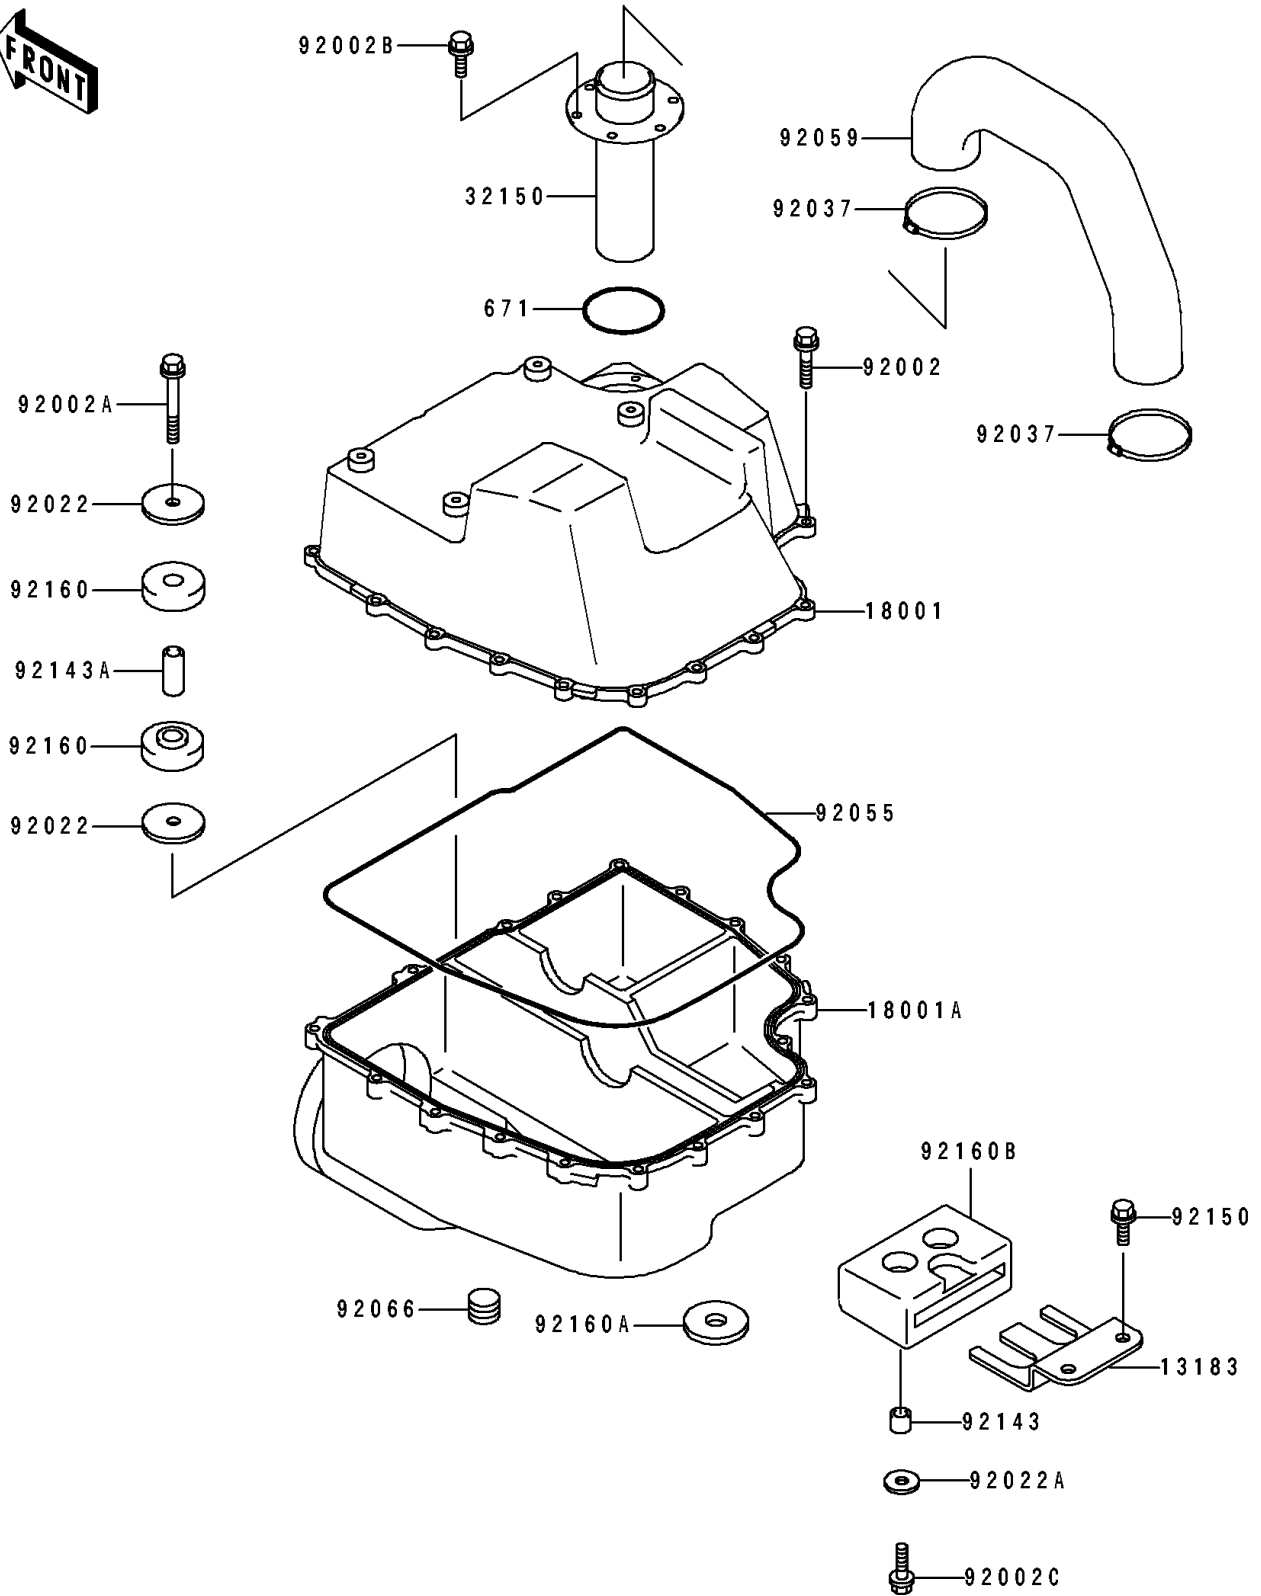

## 1993 SC PARTS DIAGRAM

Water Muffler

E1141

## 1993 SC PARTS LIST

Water Muffler

ITEM NAME	PART NUMBER	QUANTITY
PLATE (Ref # 13183)	13183-3760	1
MUFFLER,WATER BOX,UPP (Ref # 18001)	18001-3727	1
MUFFLER,WATER BOX,LWR (Ref # 18001A)	18001-3755	1
PIPE,WATER MUFFLER (Ref # 32150)	32150-3738	1
BOLT,6X25 (Ref # 92002)	92002-3714	1
BOLT,6X45 (Ref # 92002A)	92002-3717	1
BOLT,6X16 (Ref # 92002B)	92002-3728	1
BOLT,6X20 (Ref # 92002C)	92002-3755	1
WASHER,6.5X32X3 (Ref # 92022)	92022-3749	1
WASHER (Ref # 92022A)	92022-567	1
CLAMP (Ref # 92037)	92037-509	1
RING-O,WATER MUFFLER (Ref # 92055)	92055-3718	1
TUBE (Ref # 92059)	92059-3875	1
PLUG (Ref # 92066)	92066-3719	1
COLLAR,7.5X10.5X9 (Ref # 92143)	92143-3714	1
COLLAR,7.5X10.5X24 (Ref # 92143A)	92143-3717	1
BOLT,6X12 (Ref # 92150)	92150-3810	1
DAMPER,FR (Ref # 92160)	92160-3730	1
DAMPER,LWR (Ref # 92160A)	92160-3732	1
DAMPER,RR (Ref # 92160B)	92160-3774	1
O RING,60MM (Ref # 671)	671B2560	1