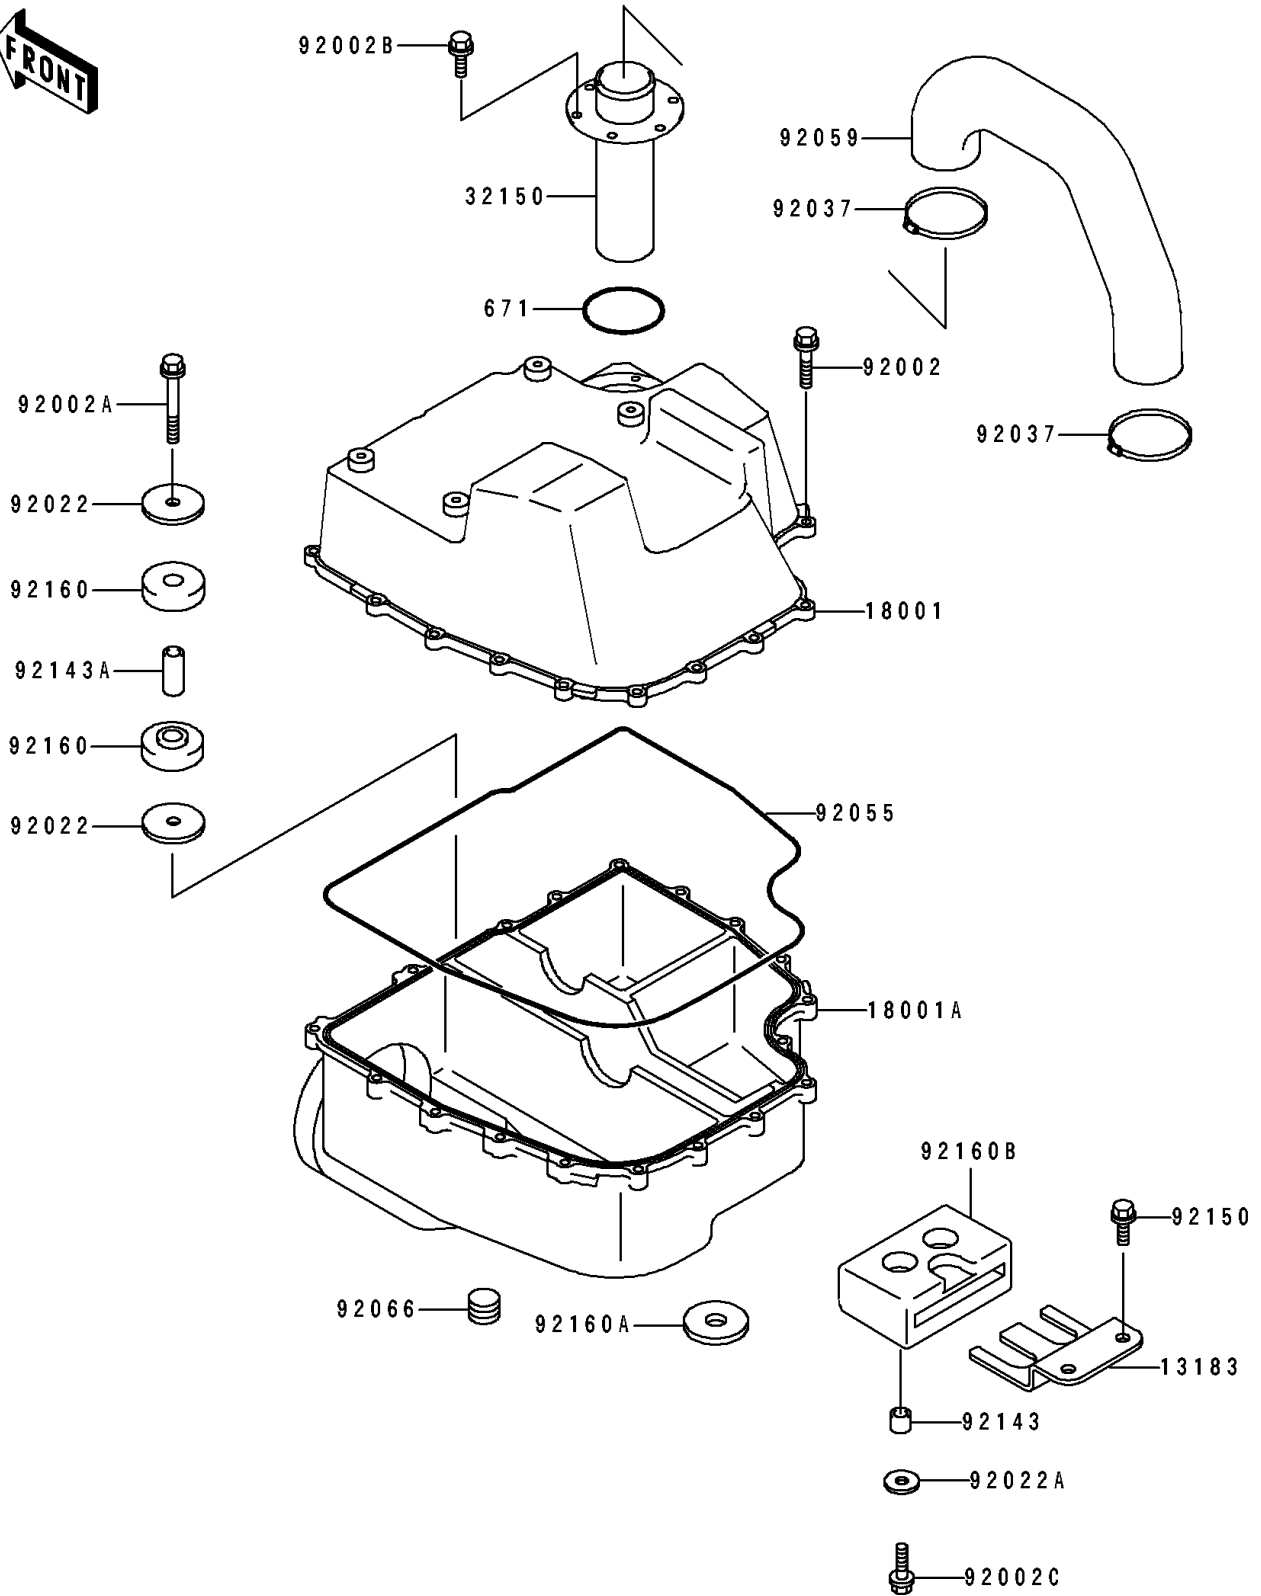

1992 SC PARTS DIAGRAM

Water Muffler

E1141

1992 SC PARTS LIST

Water Muffler

ITEM NAME	PART NUMBER	QUANTITY
PLATE (Ref # 13183)	13183-3760	1
MUFFLER,WATER BOX,UPP (Ref # 18001)	18001-3727	1
MUFFLER,WATER BOX,LWR (Ref # 18001A)	18001-3755	1
PIPE,WATER MUFFLER (Ref # 32150)	32150-3738	1
BOLT,6X25 (Ref # 92002)	92002-3714	17
BOLT,6X45 (Ref # 92002A)	92002-3717	1
BOLT,6X16 (Ref # 92002B)	92002-3728	6
BOLT,6X20 (Ref # 92002C)	92002-3755	2
WASHER,6.5X32X3 (Ref # 92022)	92022-3749	2
WASHER (Ref # 92022A)	92022-567	2
CLAMP (Ref # 92037)	92037-509	2
RING-O,WATER MUFFLER (Ref # 92055)	92055-3718	1
TUBE (Ref # 92059)	92059-3875	1
PLUG (Ref # 92066)	92066-3719	2
COLLAR,7.5X10.5X9 (Ref # 92143)	92143-3714	2
COLLAR,7.5X10.5X24 (Ref # 92143A)	92143-3717	1
BOLT,6X12 (Ref # 92150)	92150-3810	2
DAMPER,FR (Ref # 92160)	92160-3730	2
DAMPER,LWR (Ref # 92160A)	92160-3732	3
DAMPER,RR (Ref # 92160B)	92160-3774	1
O RING,60MM (Ref # 671)	671B2560	1