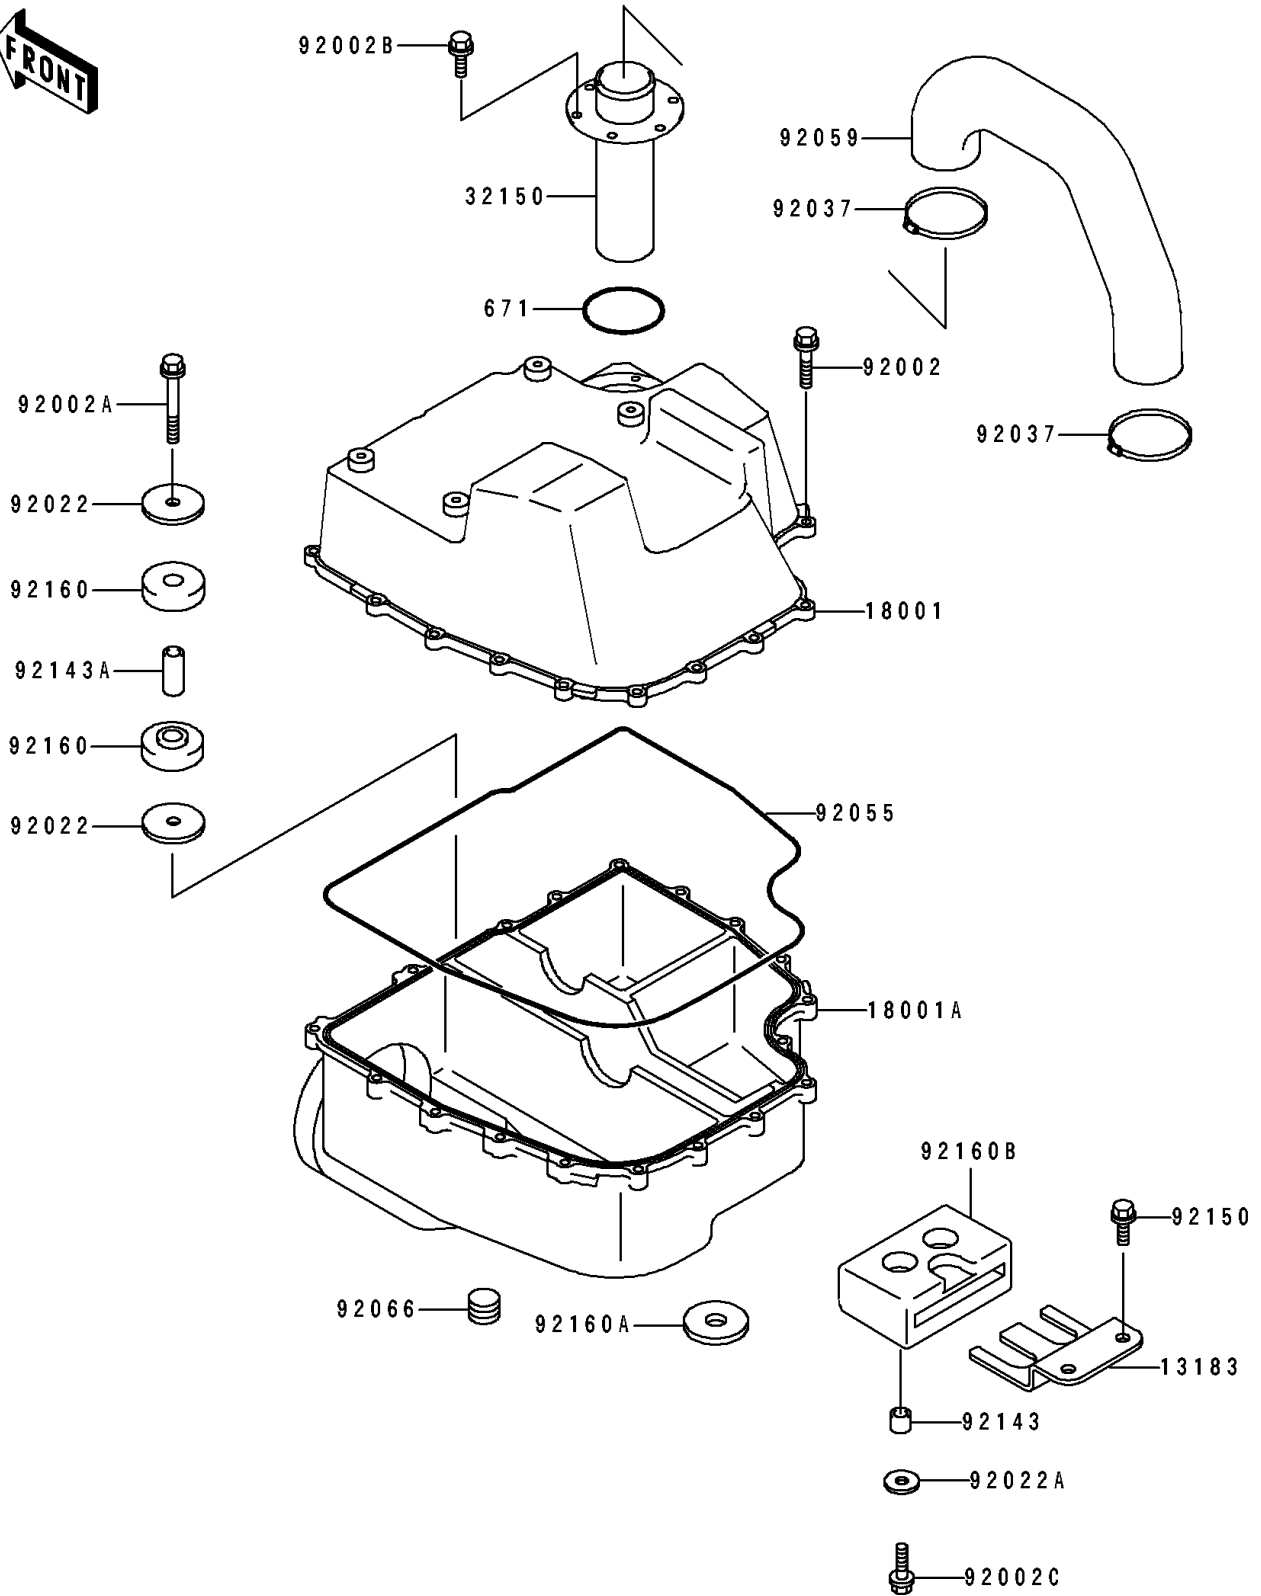

1991 SC PARTS DIAGRAM

Water Muffler

E1141

1991 SC PARTS LIST

Water Muffler

ITEM NAME	PART NUMBER	QUANTITY
PLATE (Ref # 13183)	13183-3760	1
MUFFLER,WATER BOX,UPP (Ref # 18001)	18001-3727	1
MUFFLER,WATER BOX,LWR (Ref # 18001A)	18001-3755	1
PIPE,WATER MUFFLER (Ref # 32150)	32150-3738	1
BOLT,6X25 (Ref # 92002)	92002-3714	1
BOLT,6X45 (Ref # 92002A)	92002-3717	1
BOLT,6X16 (Ref # 92002B)	92002-3728	1
BOLT,6X20 (Ref # 92002C)	92002-3755	1
WASHER,6.5X32X3 (Ref # 92022)	92022-3749	1
WASHER (Ref # 92022A)	92022-567	1
CLAMP (Ref # 92037)	92037-509	1
RING-O,WATER MUFFLER (Ref # 92055)	92055-3718	1
TUBE (Ref # 92059)	92059-3875	1
PLUG (Ref # 92066)	92066-3719	1
COLLAR,7.5X10.5X9 (Ref # 92143)	92143-3714	1
COLLAR,7.5X10.5X24 (Ref # 92143A)	92143-3717	1
BOLT,6X12 (Ref # 92150)	92150-3810	1
DAMPER,FR (Ref # 92160)	92160-3730	1
DAMPER,LWR (Ref # 92160A)	92160-3732	1
DAMPER,RR (Ref # 92160B)	92160-3774	1
O RING,60MM (Ref # 671)	671B2560	1