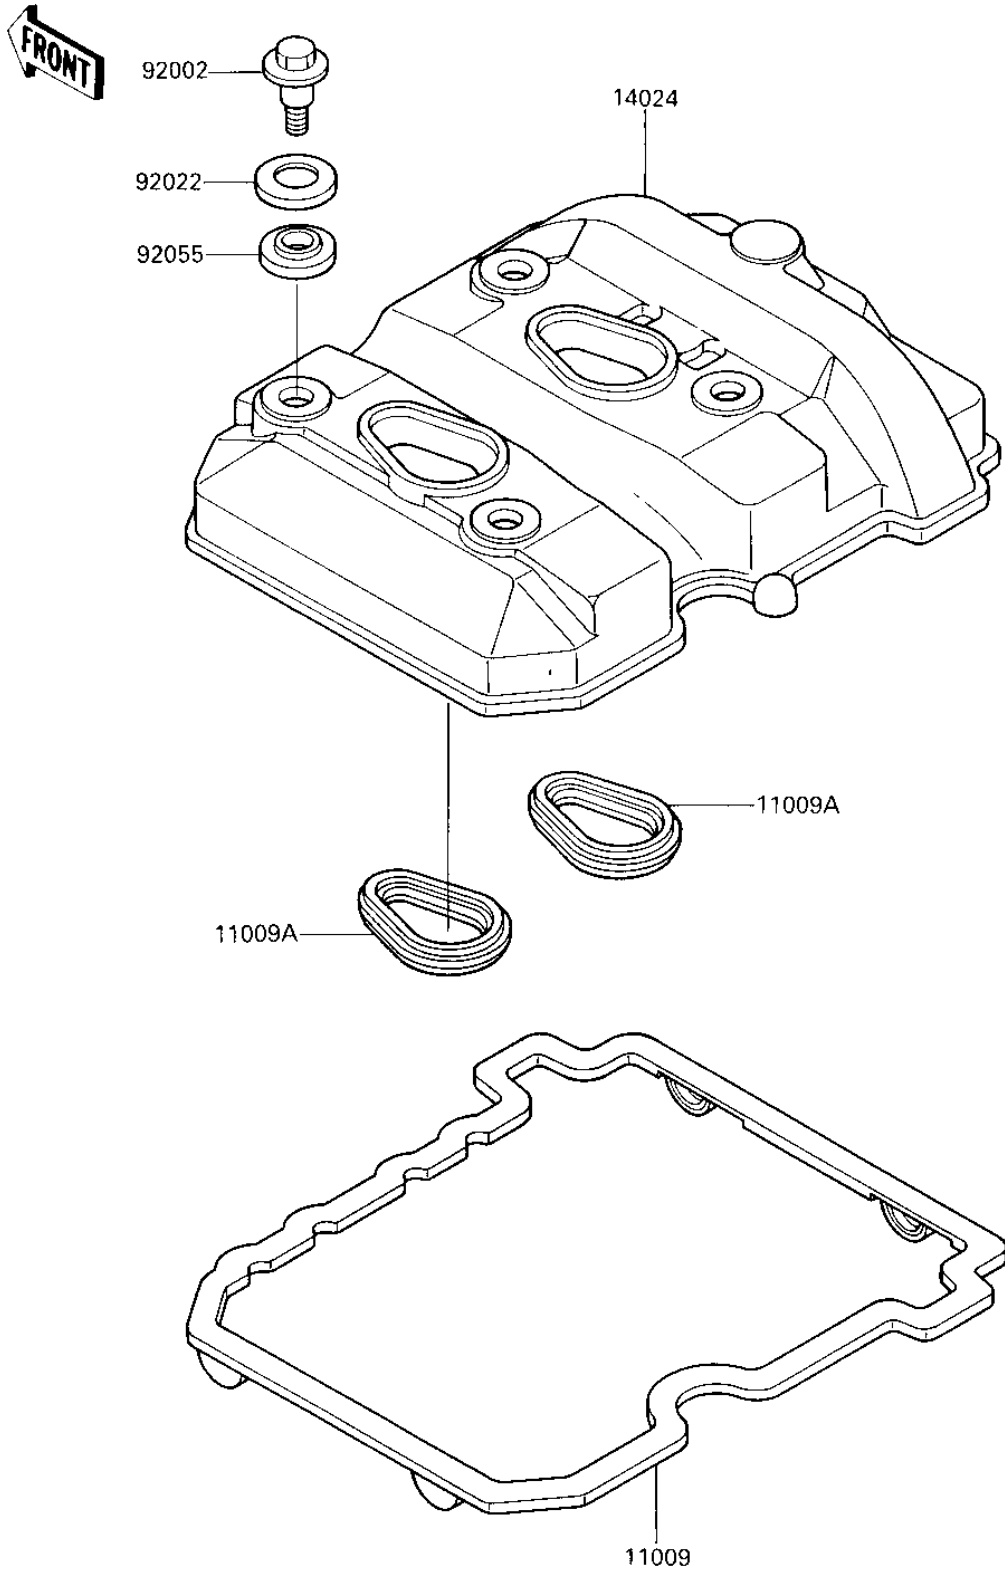

1987 Ninja® 250R PARTS DIAGRAM

CYLINDER HEAD COVER

E1112-0087

1987 Ninja® 250R PARTS LIST

CYLINDER HEAD COVER

ITEM NAME	PART NUMBER	QUANTITY
GASKET,CYLINDER HEAD (Ref # 11009)	11009-1574	1
GASKET (Ref # 11009A)	11009-1575	2
COVER,CYLINDER HEAD (Ref # 14024)	14024-1209	1
BOLT (Ref # 92002)	92150-1447	4
WASHER,HEAD COVER BOL (Ref # 92022)	92022-1637	4
RING-O,HEAD COVER BOL (Ref # 92055)	92055-1225	4