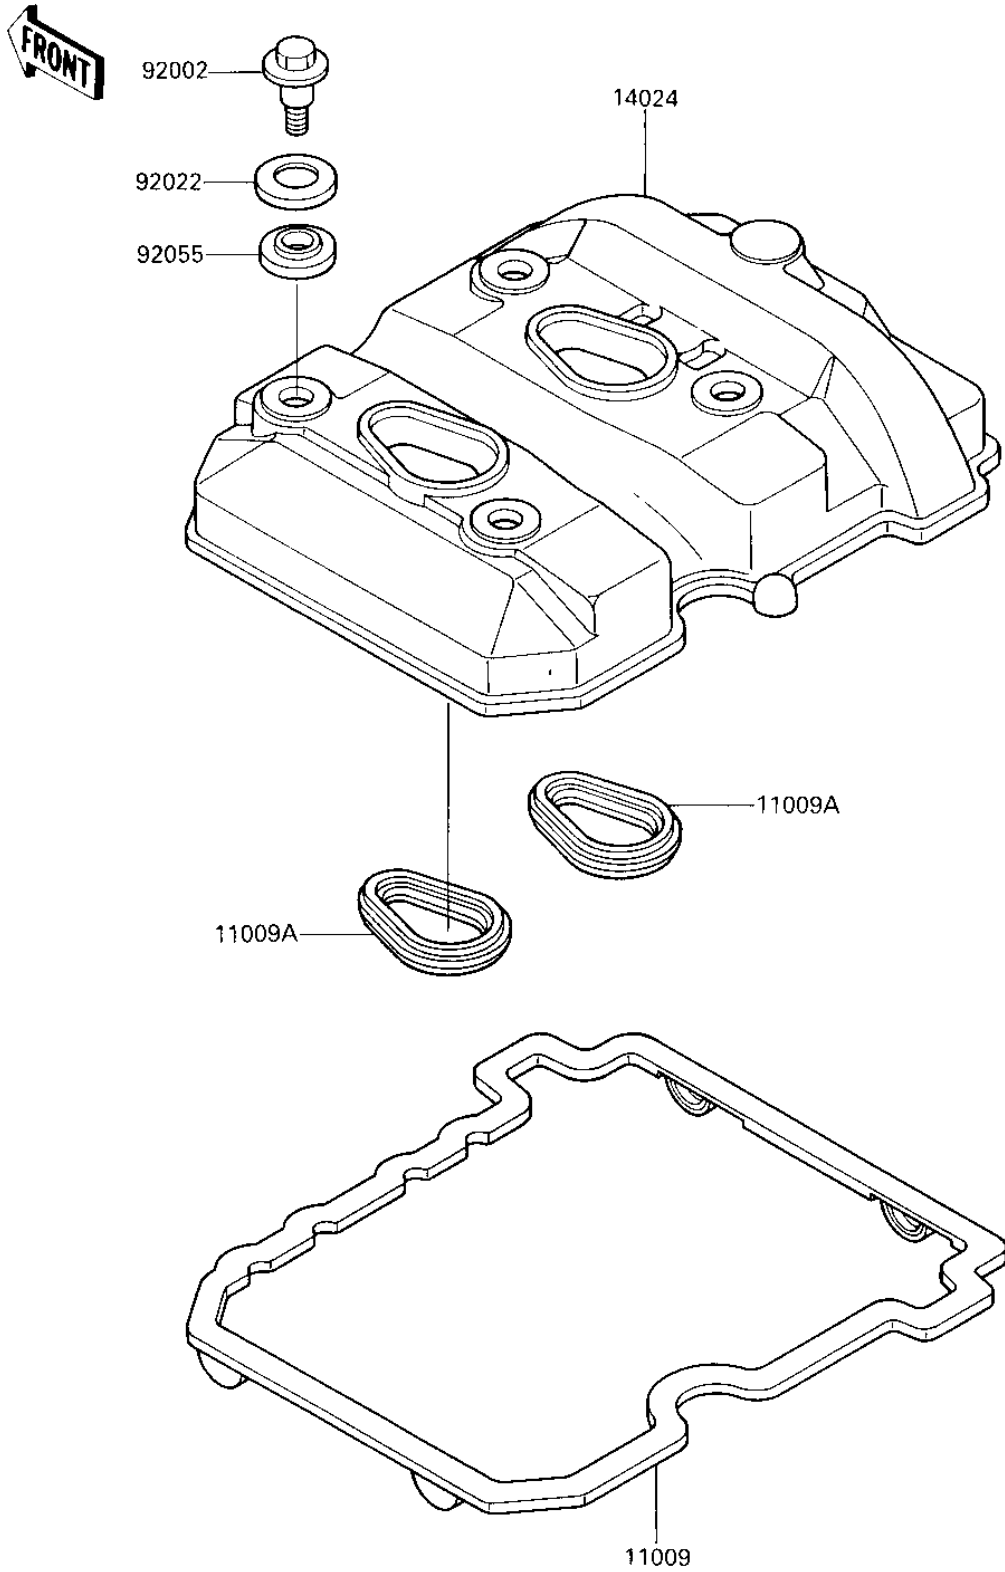

1986 Ninja® 250R PARTS DIAGRAM

CYLINDER HEAD COVER

E1112-0087

1986 Ninja® 250R PARTS LIST

CYLINDER HEAD COVER

ITEM NAME	PART NUMBER	QUANTITY
GASKET,CYLINDER HEAD (Ref # 11009)	11009-1574	1
GASKET (Ref # 11009A)	11009-1575	2
COVER,CYLINDER HEAD (Ref # 14024)	14024-1209	1
BOLT (Ref # 92002)	92150-1447	4
WASHER,HEAD COVER BOL (Ref # 92022)	92022-1637	4
RING-O,HEAD COVER BOL (Ref # 92055)	92055-1225	4