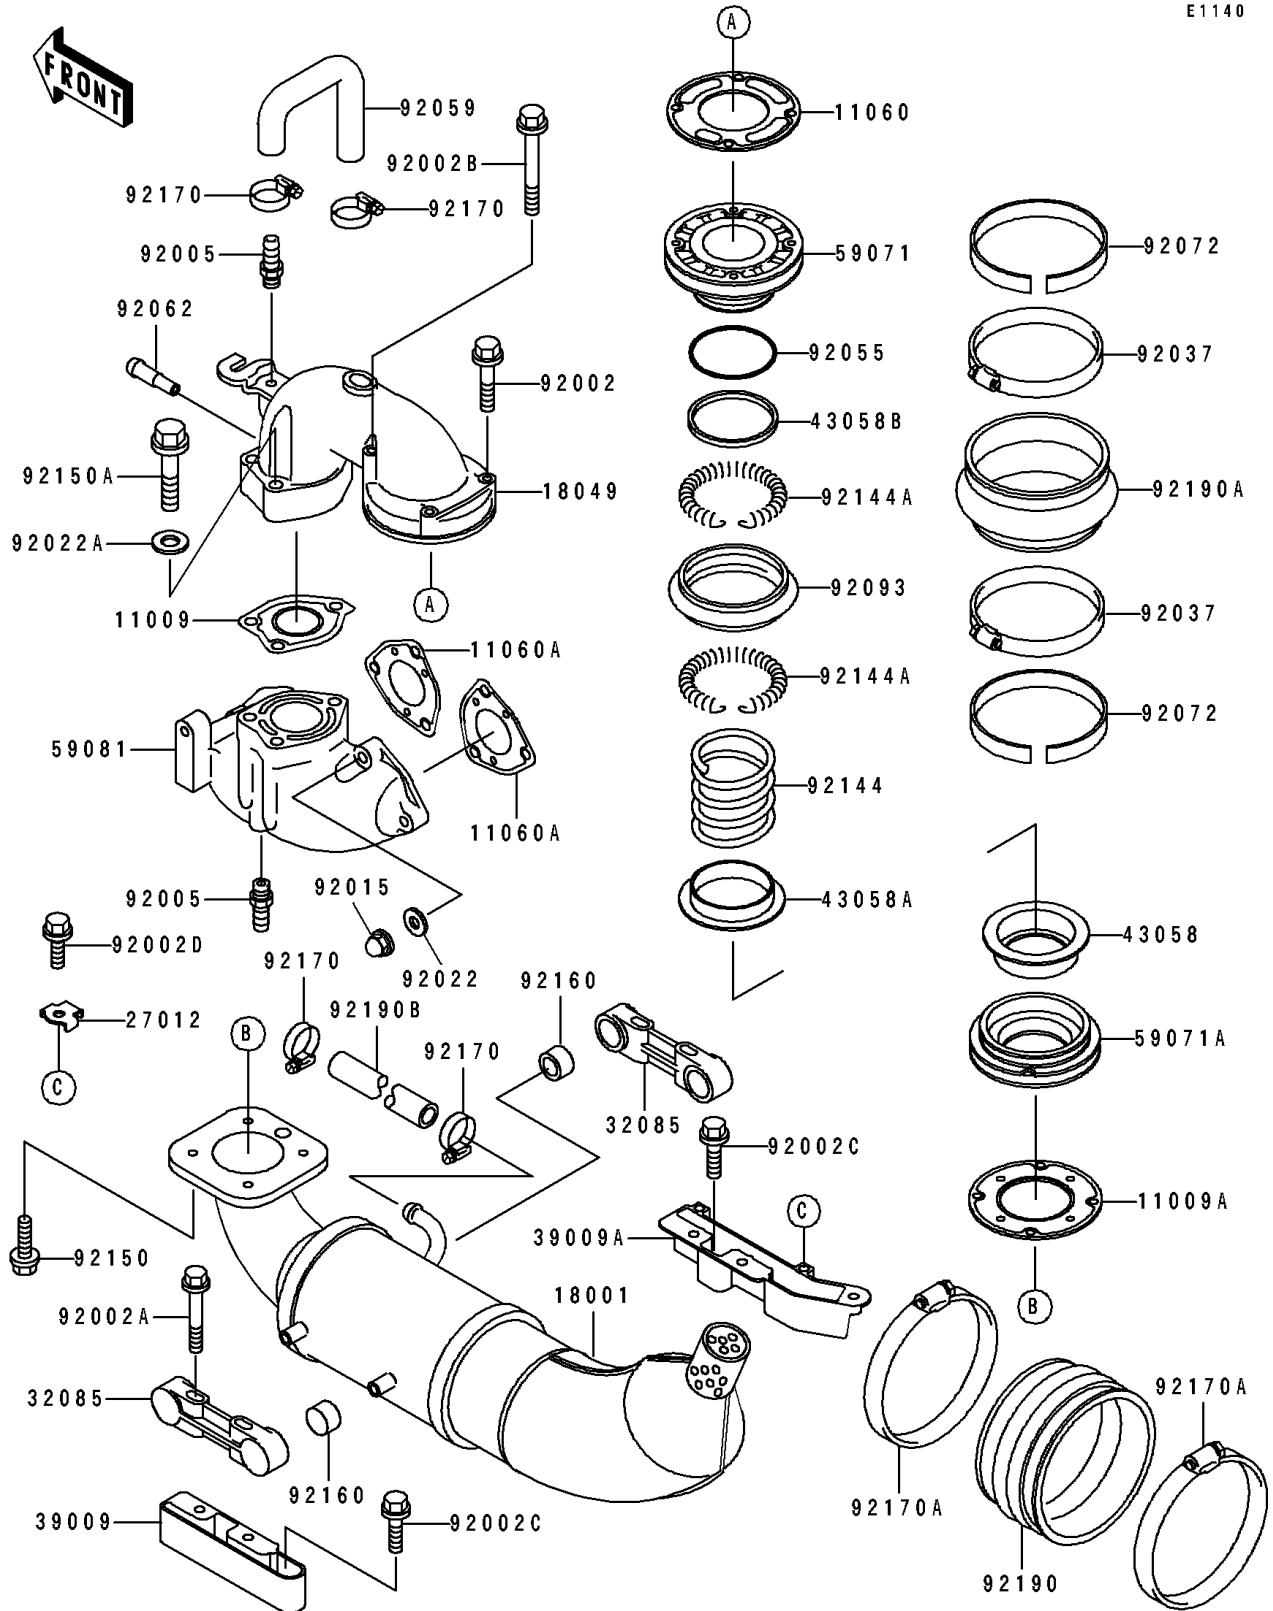

1993 SC PARTS DIAGRAM

Muffler(s)

E1140

1993 SC PARTS LIST

Muffler(s)

ITEM NAME	PART NUMBER	QUANTITY
GASKET,EXHAUST PIPE (Ref # 11009)	11009-3752	1
GASKET,MUFFLER (Ref # 11009A)	11009-3756	1
GASKET,EXHAUST PIPE (Ref # 11060)	11060-3718	1
GASKET,EXHAUST PIPE (Ref # 11060A)	11060-3721	1
MUFFLER (Ref # 18001)	18001-3734	1
PIPE-EXHAUST (Ref # 18049)	18049-3727	1
HOOK (Ref # 27012)	27012-501	1
STOPPER (Ref # 32085)	32085-3713	1
BLOCK-MOUNT,LH (Ref # 39009)	39009-3705	1
BLOCK-MOUNT,RH (Ref # 39009A)	39009-3706	1
RING (Ref # 43058)	43058-3702	1
RING (Ref # 43058A)	43058-3703	1
RING (Ref # 43058B)	43058-3704	1
JOINT (Ref # 59071)	59071-3722	1
JOINT (Ref # 59071A)	59071-3731	1
MANIFOLD-EXHAUST (Ref # 59081)	59081-3706	1
BOLT,6X35 (Ref # 92002)	92002-3715	1
BOLT,6X45 (Ref # 92002A)	92002-3717	1
BOLT,6X65 (Ref # 92002B)	92002-3720	1
BOLT,6X20 (Ref # 92002C)	92002-3755	1
BOLT,6X12 (Ref # 92002D)	92002-3763	1
FITTING,HOSE (Ref # 92005)	92005-3712	1
NUT,CAP,8MM (Ref # 92015)	92015-1371	1
WASHER,8.2X18X1.5 (Ref # 92022)	92022-1964	1
WASHER,10.2X20X1.5 (Ref # 92022A)	92022-3742	1
CLAMP (Ref # 92037)	92037-3706	1
RING-O (Ref # 92055)	92055-3717	1
TUBE,HEAD-EXHAUST (Ref # 92059)	92059-3872	1
NOZZLE (Ref # 92062)	92062-3705	1

1993 SC PARTS LIST

Muffler(s)

ITEM NAME	PART NUMBER	QUANTITY
BAND,ID=111 (Ref # 92072)	92072-3740	1
SEAL (Ref # 92093)	92093-3732	1
SPRING (Ref # 92144)	92144-3718	1
SPRING (Ref # 92144A)	92144-3726	1
BOLT,6X18 (Ref # 92150)	92150-3729	1
BOLT,10X50 (Ref # 92150A)	92150-3819	1
DAMPER (Ref # 92160)	92160-3740	1
CLAMP (Ref # 92170)	92170-3718	1
CLAMP (Ref # 92170A)	92170-3721	1
TUBE (Ref # 92190)	92190-3709	1
TUBE,JOINT (Ref # 92190A)	92190-3712	1
TUBE,13X19X140 (Ref # 92190B)	92190-3714	1